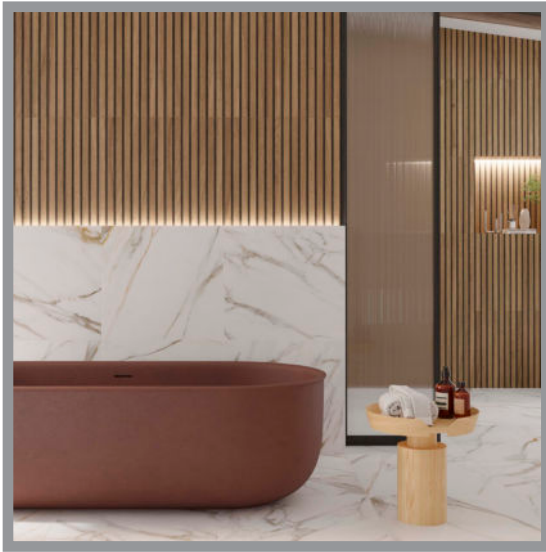

VECTOR - C-MIEL
Crema Miel (40x120cm)
\$9.95/Sq.Ft

VECTOR - M-CACAO
Marron Cacao (40x120cm)
\$9.95/Sq.Ft

NOTE: TILE SIZES ARE APPROXIMATE

VERMONT

WALL TILE - WHITE BODY | 30x60cm (12"x24")

PACKAGING				**INFORMATION MAY CHANGE WITHOUT NOTICE**				
	BOX			PALLET			TECHNICAL	
SIZE	PIECES	SQ.FT	LBS	PIECES	BOXES	SQ.FT	PEI	MOHS
30x60cm	8	15.49	48.4	384	48	743.52	-	-