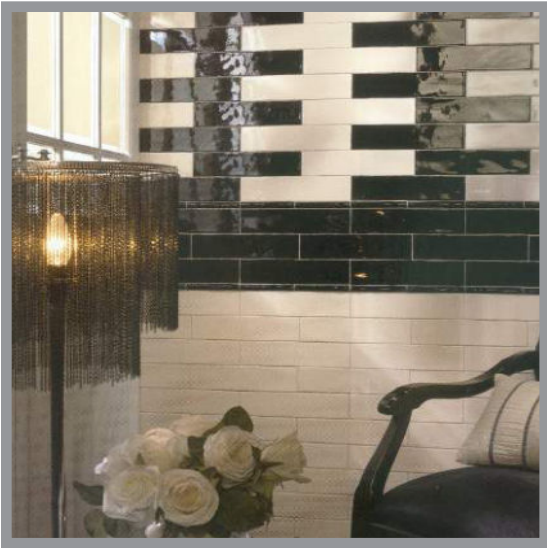

HALVOG - BLANC3060
Blanco (30x60cm)
\$5.84/Sq.Ft *Matte*

HALVOG - ORO3060
Oro (30x60cm)
\$5.84/Sq.Ft *Matte*

NOTE: TILE SIZES ARE APPROXIMATE

HANDMADE

WALL TILE | 7.5x30cm (3"x12")
Want to see the Handmade Brochure? Visit www.saranatile.com