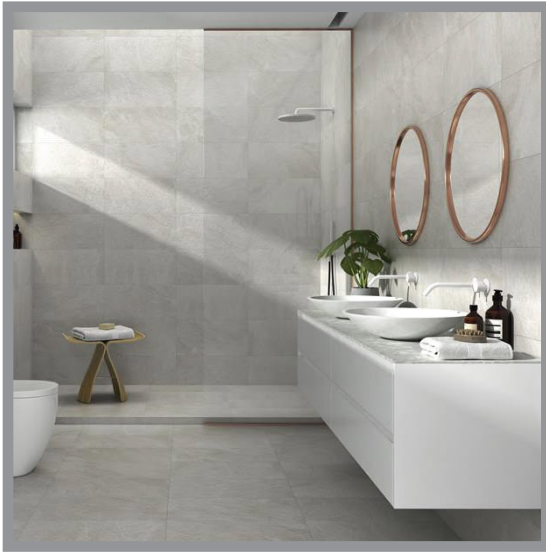

SLATEROCK

PORCELAIN | 30x60cm(12"x24") | 60x60cm (24"x24")

Want to see the Slaterock Brochure? Visit www.saranatile.com

PACKAGING				**INFORMATION MAY CHANGE WITHOUT NOTICE**				
	BOX			PALLET			TECHNICAL	
SIZE	PIECES	SQ.FT	LBS	PIECES	BOXES	SQ.FT	PEI	MOHS
30x60cm	7	13.56	55	336	48	650.88	-	-
60x60cm	4	15.28	67	144	36	550	-	-