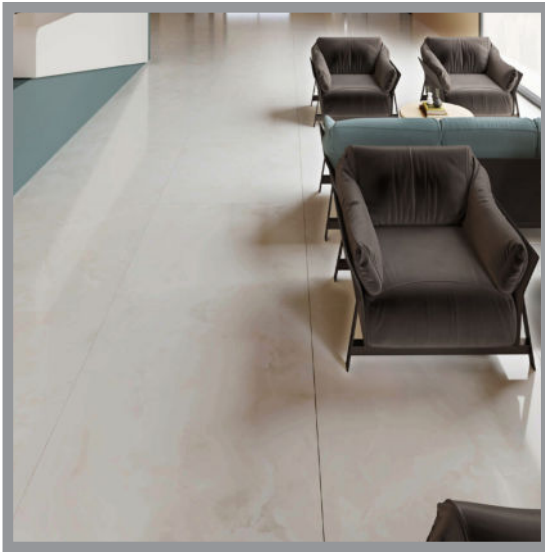

SOLLER

PORCELAIN | 60x60cm (24"x24") | 60x120cm (24"x48") | 120x120cm (48"x48")

PACKAGING		**INFORMATION MAY CHANGE WITHOUT NOTICE**						
	BOX			PALLET			TECHNICAL	
SIZE	PIECES	SQ.FT	LBS	PIECES	BOXES	SQ.FT	PEI	MOHS
60x60cm	4	15.49	70.4	120	30	464.7	-	-
60x120cm	2	15.49	74.8	64	32	495.68	-	-
120x120cm	1	15.49	85.8	36	36	557.64	-	-