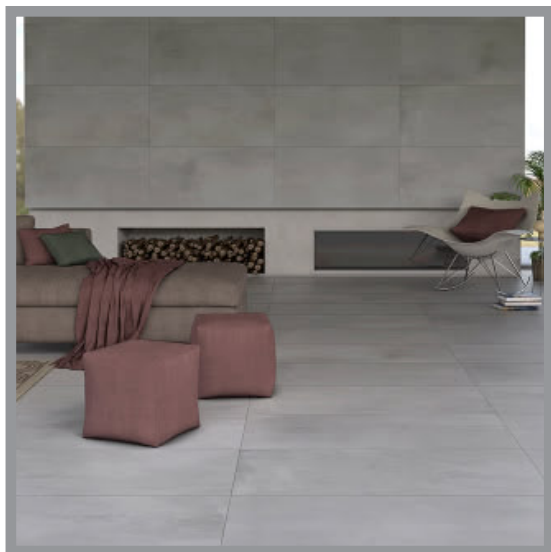

ABITARE STUDIO

PORCELAIN 60x60cm (23.6"x23.6") | 80x80cm (31.4"x31.4") | 60x119.8cm(23.6"x47")

Want to see the Abitare Studio Brochure? Visit www.saranatile.com

PACKAGING		**INFORMATION MAY CHANGE WITHOUT NOTICE**						
	BOX			PALLET			TECHNICAL	
SIZE	PIECES	SQ.FT	LBS	PIECES	BOXES	SQ.FT	PEI	MOHS
60x60cm	4	15.5	55	128	32	496	-	-
80x80cm	2	13.8	55	72	36	496.8	-	-
60x119.8cm	2	15.5	59.5	72	36	558	-	-