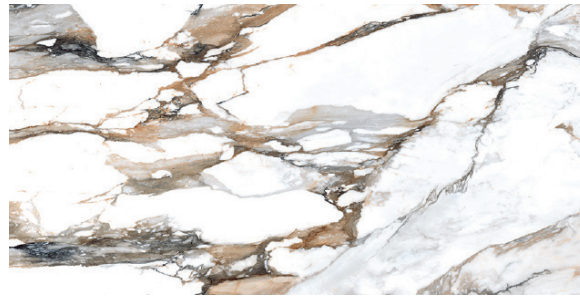

EKGOLD - 60120POL
Calacatta Gold (60x120cm)
POLISHED
$13.95/Sq.Ft