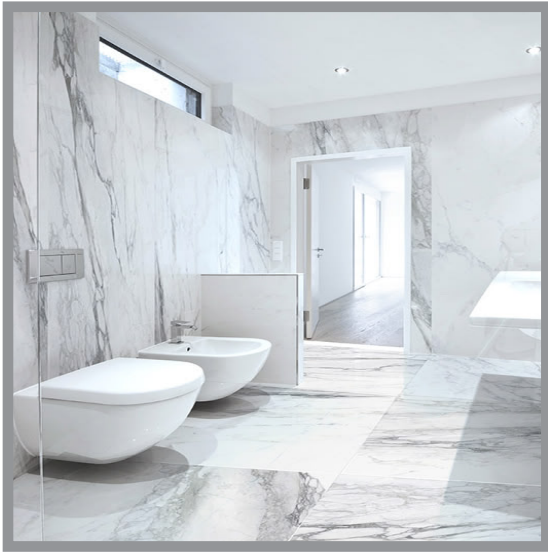

EKBERN - 6161MAT

White (61x61cm) *MATTE*
\$9.25/Sq.Ft

EKBERN - 930P
White (9.9x30.2cm)
POLISHED
\$12.95/Sq.Ft

EKBERN - 930M
White (9.9x30.2cm)
MATTE
\$12.95/Sq.Ft

EKBERN - BOOKMATCH
White (120x270cm) *POLISHED*
\$24.95/Sq.Ft