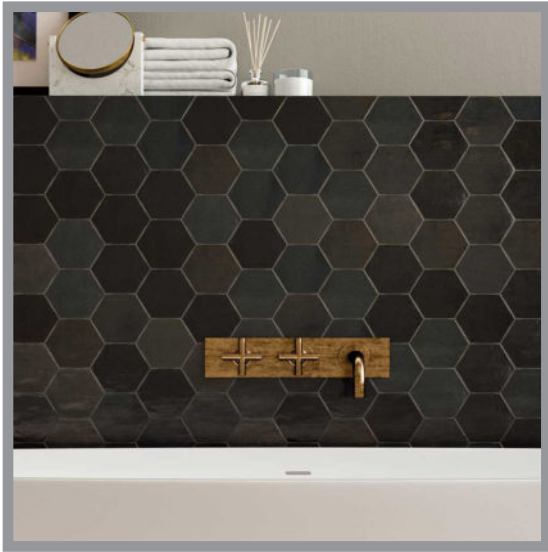

WOODST - BRUN
Brun (59.5x59.5cm)
\$9.35/Sq.Ft

WOODST - BEIGE
Beige (59.5x59.5cm)
\$9.35/Sq.Ft

NOTE: TILE SIZES ARE APPROXIMATE

ZELLIGE

WALL | 10.8x12.4cm (4"x5")

Want to see the Zellige Brochure? Visit www.saranatile.com