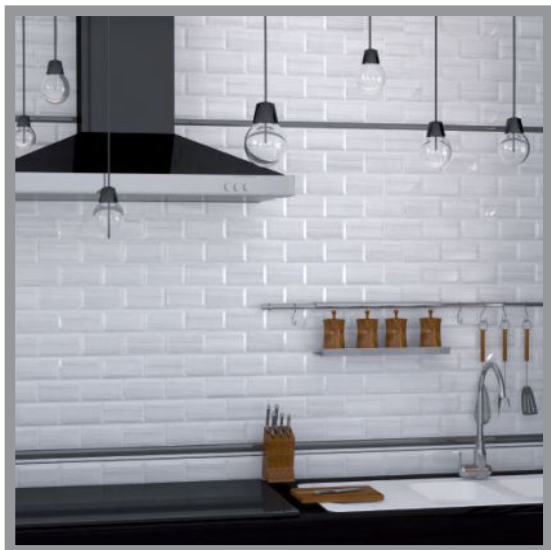

MONOBO - WHITE
White (7.5x28cm)
\$9.98/Sq.Ft

MONOBO - CREAM
Cream (7.5x28cm)
\$9.98/Sq.Ft

NOTE: TILE SIZES ARE APPROXIMATE

MONOPOLE/MARBLES

WALL | 7.5x15cm (2.95"x5.9")

Want to see the Monopole/Marbles Brochure? Visit www.saranatile.com