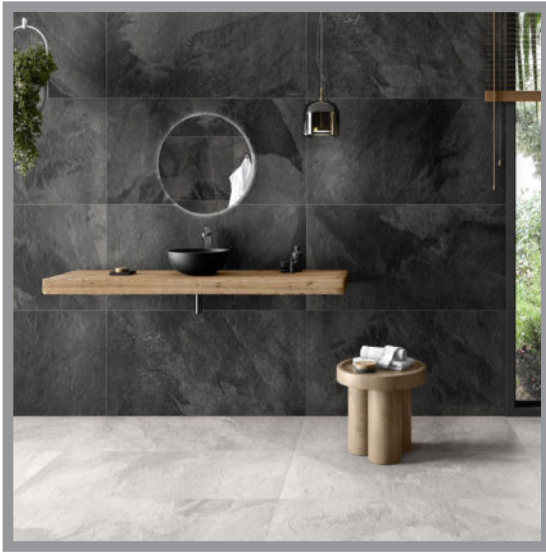

RHIN

PORCELAIN | 30x60cm (12"x23.6") | 60x60cm (23.6"x23.6") | 60x120cm(23.6"x47.2")

PACKAGING		**INFORMATION MAY CHANGE WITHOUT NOTICE**						
	BOX			PALLET			TECHNICAL	
SIZE	PIECES	SQ.FT	LBS	PIECES	BOXES	SQ.FT	PEI	MOHS
30x60cm	6	11.62	52.8	288	48	557.7	-	-
60x60cm	4	15.5	65.6	120	30	465	-	-
60x120cm	2	15.5	64.9	72	36	558	-	-