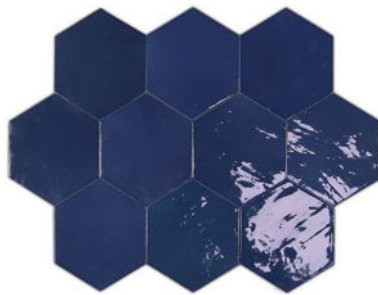

**ZELLIG - WHITE**  
White (10.8x12.4cm)  
\$14.95/Sq.Ft

**ZELLIG - COBALT**  
Cobalt (10.8x12.4cm)  
\$14.95/Sq.Ft

**ZELLIG - NUDE**  
Nude (10.8x12.4cm)  
\$14.95/Sq.Ft

**ZELLIG - GREY**  
Grey (10.8x12.4cm)  
\$14.95/Sq.Ft