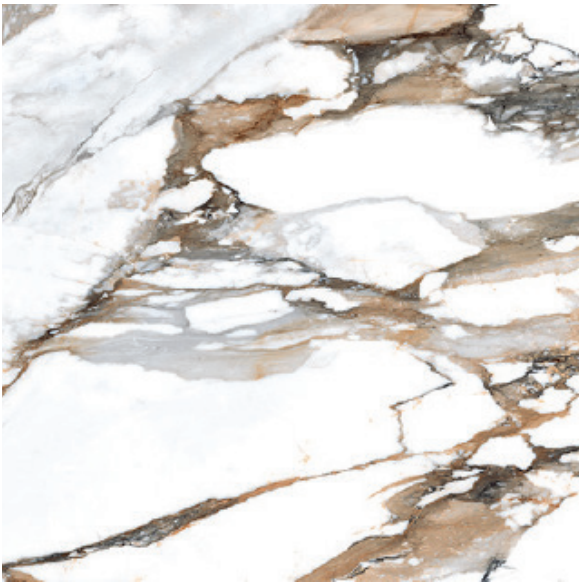

**EKGOLD - 3060POL**  
Calacatta Gold (30x60cm)  
**\*POLISHED\***  
\$10.90/Sq.Ft

**EKGOLD - 60120POL**  
Calacatta Gold (60x120cm)  
**\*POLISHED\***  
\$13.95/Sq.Ft

**EKGOLD - HEXPOL**  
Calacatta Gold (30.2x30.2cm)  
**\*POLISHED\***  
(1 Sheet = Approx 0.83 Sq.Ft)  
\$36.95/Pc