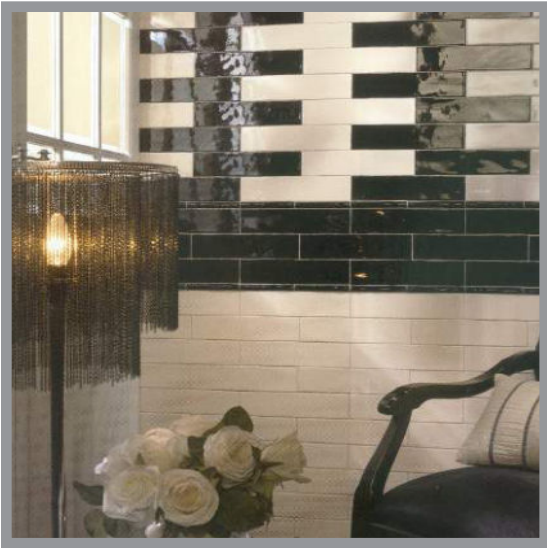

HANDMADE

WALL TILE | 7.5x30cm (3"x12")
Want to see the Handmade Brochure? Visit www.saranatile.com

PACKAGING		**INFORMATION MAY CHANGE WITHOUT NOTICE**						
	BOX			PALLET			TECHNICAL	
SIZE	PIECES	SQ.FT	LBS	PIECES	BOXES	SQ.FT	PEI	MOHS
New 7.5x30cm	20	4.84	16.19	2500	125	605	-	-
Original 7.5x30cm	19	4.63	15.38	2736	144	666.72	-	-

Please Note, At Time Of Ordering, Packaging Availability May Vary Due To Stock

NOTE: TILE SIZES ARE APPROXIMATE