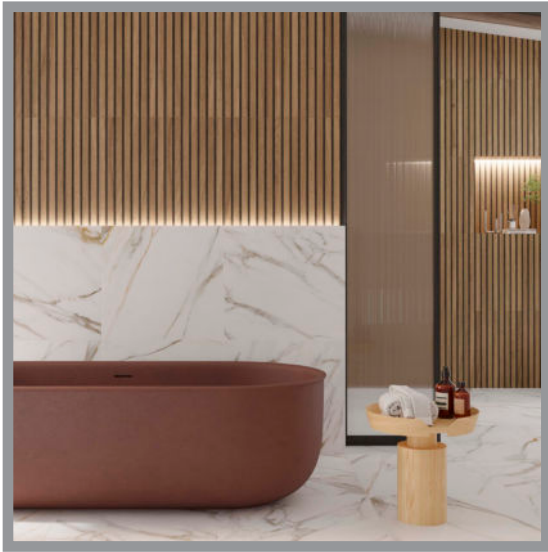

VERMONT

WALL TILE - WHITE BODY | 30x60cm (12"x24")

PACKAGING				**INFORMATION MAY CHANGE WITHOUT NOTICE**				
	BOX			PALLET			TECHNICAL	
SIZE	PIECES	SQ.FT	LBS	PIECES	BOXES	SQ.FT	PEI	MOHS
30x60cm	8	15.49	48.4	384	48	743.52	-	-