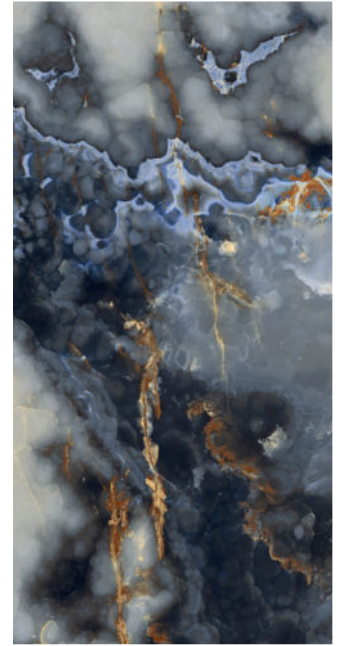

**EKAGAT - OYS270POL**  
Agata Oyster  
6mm Thickness \*POLISHED\*  
\$23.95/Sq.Ft

**EKONYX - GRE270POL**  
Onyx Grey  
6mm Thickness \*POLISHED\*  
\$23.95/Sq.Ft

**EKETER - BLU270PO**  
Eternal Blue  
6mm Thickness \*POLISHED\*  
\$23.95/Sq.Ft