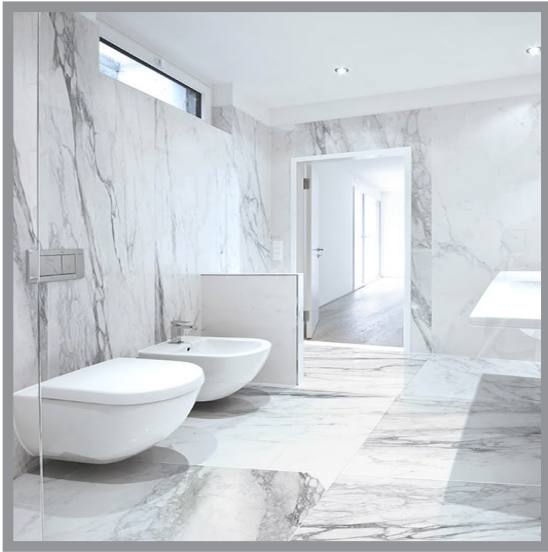

EK BERNINI

PORCELAIN | 60x60cm (24"x24") | 60x120cm (23.6"x47.2") | 120x120cm (47.2"x47.2") | 120x270cm (47.2"x106")
30x60cm (11.8"x23.6") | 7.6x30cm (3"x12")

Want to see the Bernini Brochure? Visit www.saranatile.com

PACKAGING

INFORMATION MAY CHANGE WITHOUT NOTICE

SIZE	BOX			PALLET			TECHNICAL	
	PIECES	SQ.FT	LBS	PIECES	BOXES	SQ.FT	PEI	MOHS
30x60cm (10 mm aprox)	7	13.56	52.75	280	40	542.4	-	-
60x60cm (10 mm aprox)	4	15.5	68.6	180	30	465	-	-
60x120cm (10 mm aprox)	2	15.5	64.64	70	35	542.5	-	-
120x120cm (10 mm aprox)	2	31	130	36	18	558	-	-
7.6x30cm	48	11.8	-	-	-	-	-	-

RECOMMENDED

EKBERN - 6161MAT

White (61x61cm) *MATTE*
$9.25/Sq.Ft