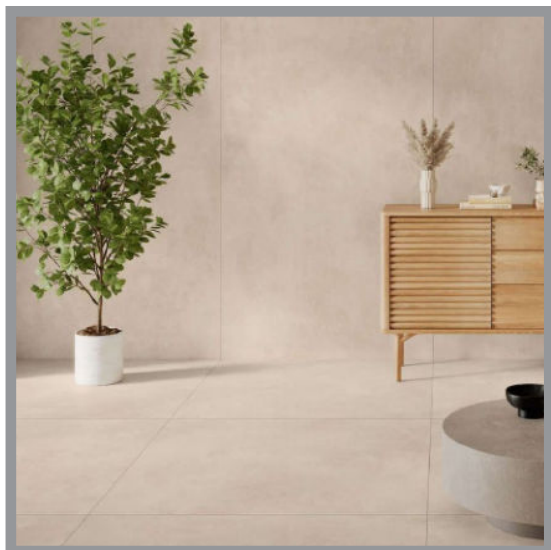

BALANCE

PORCELAIN 30x60cm (12"x24")

PACKAGING		**INFORMATION MAY CHANGE WITHOUT NOTICE**						
SIZE	BOX			PALLET			TECHNICAL	
	PIECES	SQ.FT	LBS	PIECES	BOXES	SQ.FT	PEI	MOHS
30x60cm	7	13.56	45.8	336	48	650.8	-	-