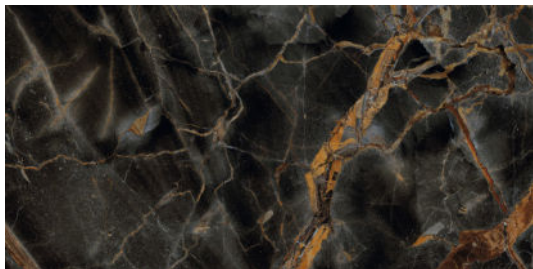

**RHAPSO - OUTLIN120**  
Outline Dark (60x120cm)  
\$15.90/Sq.Ft

**RHAPSO - GOLD120**  
Gold Caravaggio (60x120cm)  
\$15.90/Sq.Ft

**RHAPSO - DARK120**  
Dark Wave (60x120cm)  
\$15.90/Sq.Ft

**RHAPSO - GOLD260**  
Gold Caravaggio (120x260cm)  
\$23.95/Sq.Ft