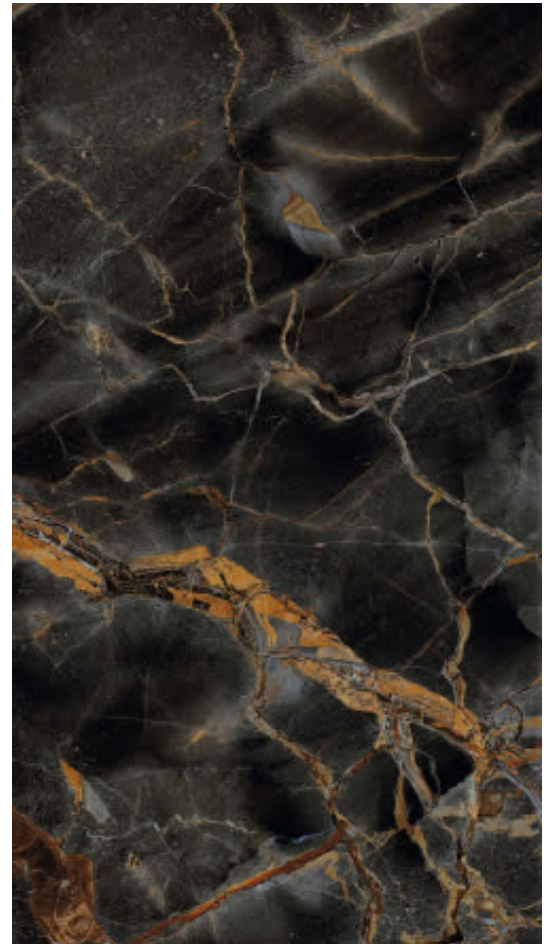

**RHAPSO - OUTLIN120**  
Outline Dark (60x120cm)  
\$15.90/Sq.Ft

**RHAPSO - GOLD120**  
Gold Caravaggio (60x120cm)  
\$15.90/Sq.Ft

**RHAPSO - DARK120**  
Dark Wave (60x120cm)  
\$15.90/Sq.Ft

**RHAPSO - GOLD260**  
Gold Caravaggio (120x260cm)  
\$23.95/Sq.Ft