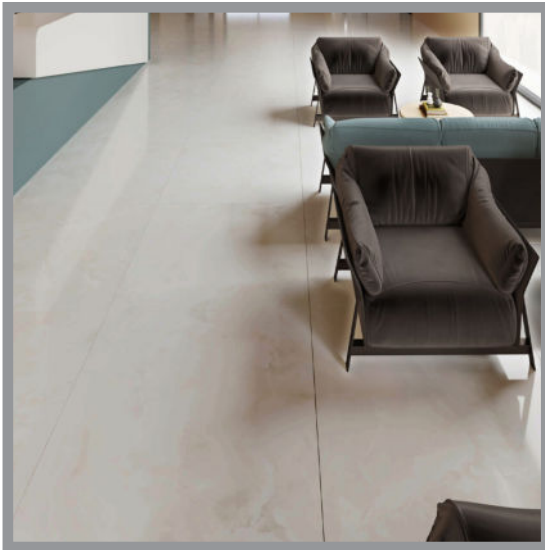

SOLLER

PORCELAIN | 60x60cm (24"x24") | 60x120cm (24"x48") | 120x120cm (48"x48")

PACKAGING		**INFORMATION MAY CHANGE WITHOUT NOTICE**						
	BOX			PALLET			TECHNICAL	
SIZE	PIECES	SQ.FT	LBS	PIECES	BOXES	SQ.FT	PEI	MOHS
60x60cm	4	15.49	70.4	120	30	464.7	-	-
60x120cm	2	15.49	74.8	64	32	495.68	-	-
120x120cm	1	15.49	85.8	36	36	557.64	-	-