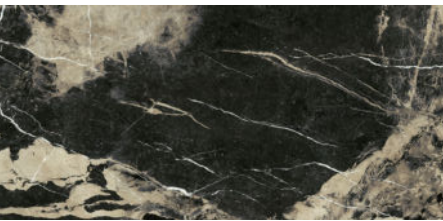

CONTACT

PORCELAIN RECTIFIED 60x120cm (24"x 48") | 120x120cm(48"x48")
Want to see the Contact Brochure? Visit www.saranatile.com

PACKAGING		**INFORMATION MAY CHANGE WITHOUT NOTICE**						
	BOX			PALLET			TECHNICAL	
SIZE	PIECES	SQ.FT	LBS	PIECES	BOXES	SQ.FT	PEI	MOHS
60x120cm	2	15.49	-	70	35	542.15	-	-
120x120cm	2	30.98	-	40	20	619.6	-	-

CONTAC - VOGU60120
Vogue (60x120cm)
$13.25/Sq.Ft