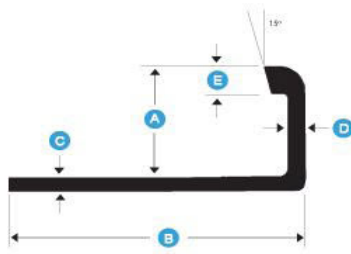

SARANA | TRIM

PVC Moulding

For All Inquiries Please Call For Pricing

INFORMATION		
SIZE	QUANTITY	LENGTH
8mm | 10mm	25 moulding/packet	96"