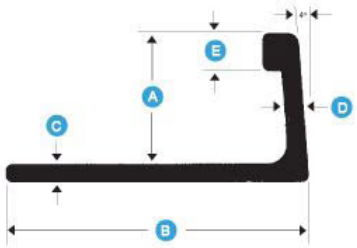

ALUMINUM MOULDING

INFORMATION		
SIZE	QUANTITY	LENGTH
10mm | 12.5mm	25 moulding/packet	96"