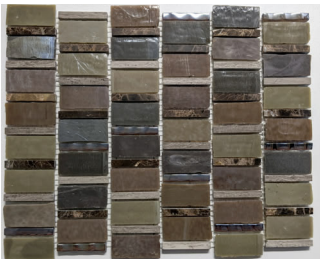

AVENUE - COBBBBSWC
Glass 28.4x32.2cm
$2.49/Sq.Ft
Stock: 740/Sq.Ft