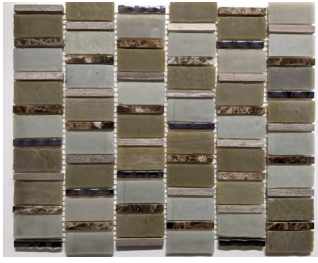

AVENUE - FARMBBLBT
Glass 28.4x32.2cm
$2.49/Sq.Ft
Stock: 1206/Sq.Ft