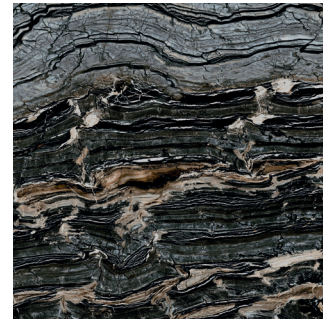

ROCK SYMPHONY - GLAM LUX
60x60cm
$1.99/Sq.Ft
Stock: 524/Sq.Ft