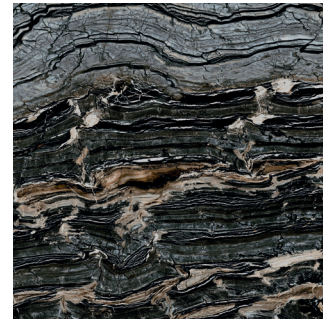

* ALL SALES ARE FINAL. NO RETURN OR EXCHANGE. WHILE QUANTITIES LAST *

ONYX OF CERIM - Iron
60x60cm
\$2.49/Sq.Ft
Stock:2052.87/Sq.Ft

ONYX OF CERIM - Shadow
60x60cm
\$1.99/Sq.Ft
Stock:848/Sq.Ft

REUSED - COTTO60
60x60cm
\$1.99/Sq.Ft
Stock:902/Sq.Ft