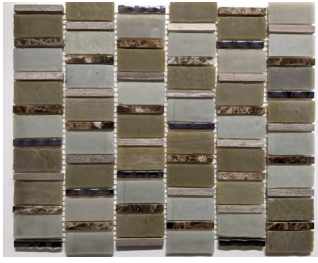

ONYX OF CERIM - Shadow
 30x60cm
 \$1.99/Sq.Ft
 Stock: 910/Sq.Ft

NEOSTILE - Ekru Gres
 30.8x61.5cm
 \$1.49/Sq.Ft
 Stock: 270/Sq.Ft

ONYX OF CERIM - IRON
 30x60cm
 \$1.99/Sq.Ft
 Stock: 1959.9/Sq.Ft

AVENUE - COBBBBSWC
 Glass 28.4x32.2cm
 \$2.49/Sq.Ft
 Stock: 740/Sq.Ft