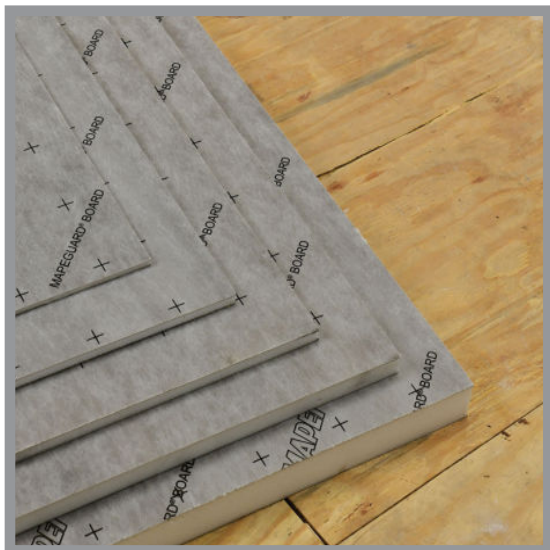

MAPEGUARD BOARD

Rigid, Lightweight, Waterproof, Foam Backer Board

PLEASE CONSULT THE DATA SHEET FOR ANY QUESTIONS OR CONCERNS ON MAPEGUARDUM AT MAPEI.COM

Product Code	Thickness	Width	Length	Sheets Per Pallet
8107001	1/2" (12mm)	3' (91.4 cm)	5' (152cm)	60
8107101	1/2" (12mm)	4' (122cm)	8'(244cm)	55