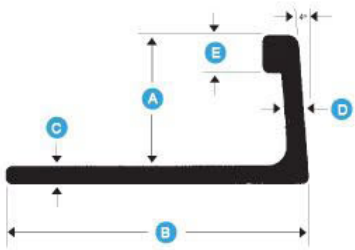

White #136 Ivory #040 Lt.Grey #228 Black #288

ALUMINUM MOULDING

INFORMATION		
SIZE	QUANTITY	LENGTH
10mm 12.5mm	25 moulding/packet	96"

Satin Anod. EC222 Bright Anod. EC223 Dark Bronze Anod. #275 Satin Brass Anod. #333 Black Anod. E555 Satin Nickel Anod. EC850 White Painted EC777