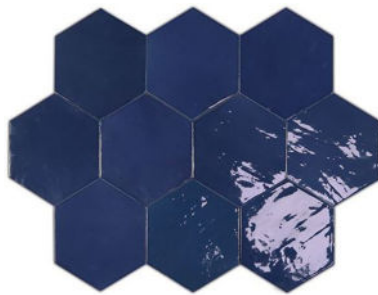

ZELLIG - WHITE
White (10.8x12.4cm)
\$14.95/Sq.Ft

ZELLIG - COBALT
Cobalt (10.8x12.4cm)
\$14.95/Sq.Ft

ZELLIG - NUDE
Nude (10.8x12.4cm)
\$14.95/Sq.Ft

ZELLIG - GREY
Grey (10.8x12.4cm)
\$14.95/Sq.Ft

ZELLIG - GRAPHITE
Charcoal (10.8x12.4cm)
\$14.95/Sq.Ft