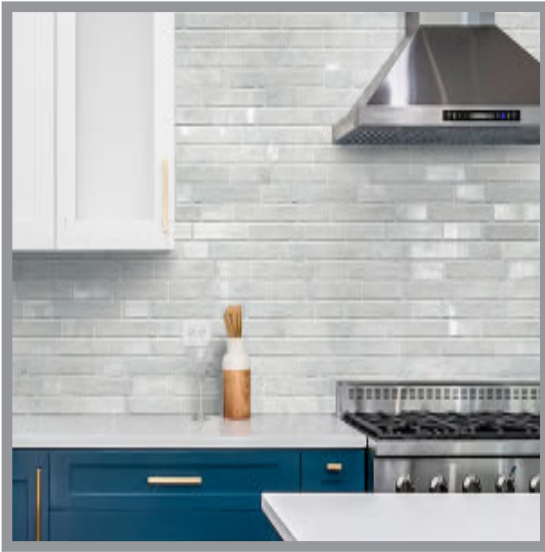

DANY

PORCELAIN | 16x40cm (6"x16")

Want to see the Dany Brochure? Visit www.saranatile.com

PACKAGING				**INFORMATION MAY CHANGE WITHOUT NOTICE**				
	BOX			PALLET			TECHNICAL	
SIZE	PIECES	SQ.FT	LBS	PIECES	BOXES	SQ.FT	PEI	MOHS
16x40cm	15	10.33	39.6	900	60	619.8	-	-