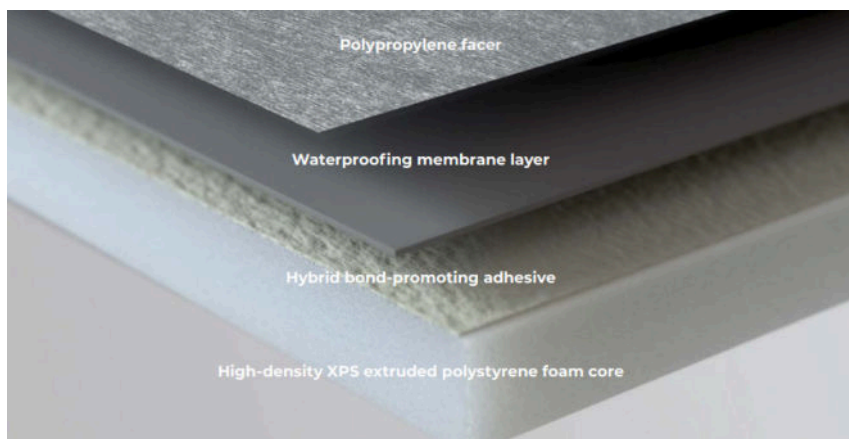

MAPEGUARD BOARD

Rigid, Lightweight, Waterproof, Foam Backer Board

PLEASE CONSULT THE DATA SHEET FOR ANY QUESTIONS OR CONCERNS ON MAPEGUARDUM AT MAPEI.COM

Product Code	Thickness	Width	Length	Sheets Per Pallet
8107001	1/2" (12mm)	3' (91.4 cm)	5' (152cm)	60
8107101	1/2" (12mm)	4' (122cm)	8'(244cm)	55

[Call For Pricing](#)

[Call For Pricing](#)

[Call For Pricing](#)

[Call For Pricing](#)

[Call For Pricing](#)

* PLEASE NOTE : WE ARE A DISTRIBUTOR OF CHEMBOND AND MAPEI PRODUCTS. FOR ADDITIONAL ITEMS, PLEASE CONTACT THE ORDER DESK OR YOUR SALES REP.*