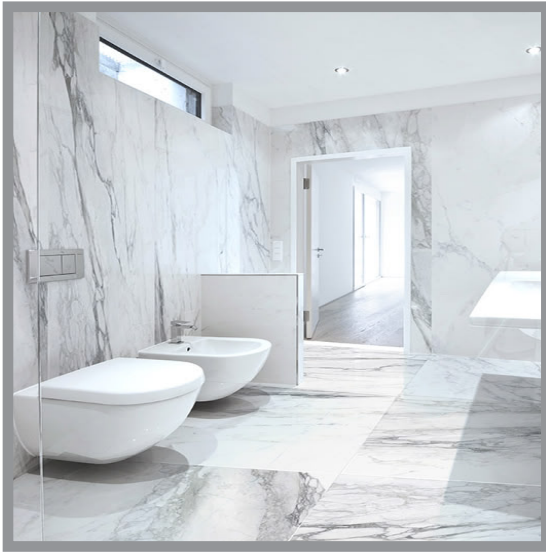

EKBERN - 6161MAT

White (61x61cm) *MATTE*
\$9.25/Sq.Ft

EKBERN - 930P
White (9.9x30.2cm)
POLISHED
\$12.95/Sq.Ft

EKBERN - 930M
White (9.9x30.2cm)
MATTE
\$12.95/Sq.Ft

EKBERN - BOOKMATCH
White (120x270cm) *POLISHED*
\$24.95/Sq.Ft