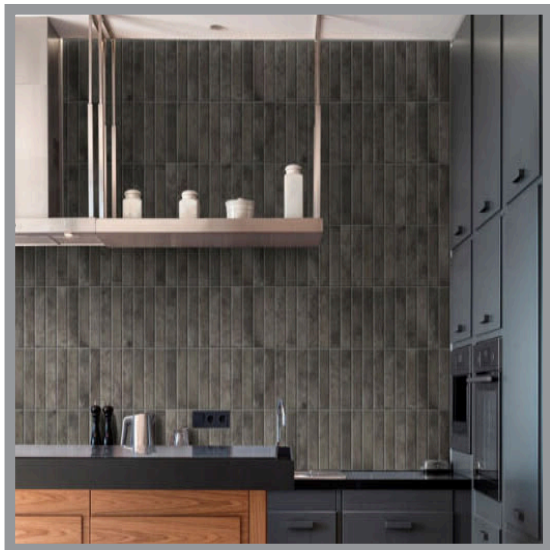

KERA CHELSEA

PORCELAIN 6x25cm (2.3"x9.8")

PACKAGING			**INFORMATION MAY CHANGE WITHOUT NOTICE**					
	BOX			PALLET			TECHNICAL	
SIZE	PIECES	SQ.FT	LBS	PIECES	BOXES	SQ.FT	PEI	MOHS
6x25cm	50	8.07	39.6	4200	84	677.88	-	-

KERA PURO

PORCELAIN | 25x25cm (9.8"x9.8")

PACKAGING			**INFORMATION MAY CHANGE WITHOUT NOTICE**					
	BOX			PALLET			TECHNICAL	
SIZE	PIECES	SQ.FT	LBS	PIECES	BOXES	SQ.FT	PEI	MOHS
25x25cm	20	13.4	52.9	1080	54	723.6	-	-

NOTE: TILE SIZES ARE APPROXIMATE