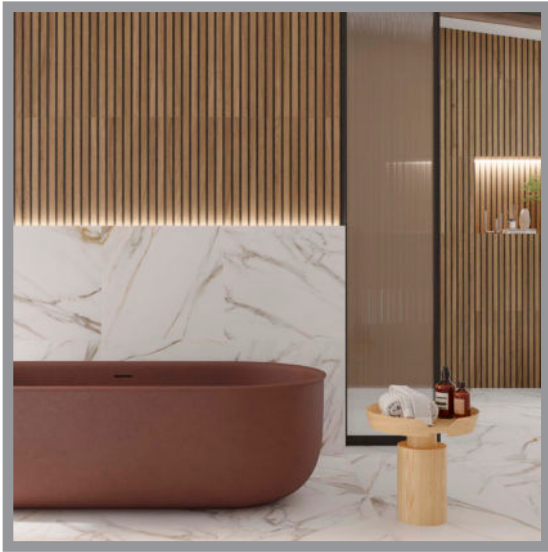

MADE IN SPAIN

VECTOR - C-MIEL
Crema Miel (40x120cm)
\$9.95/Sq.Ft

VECTOR - M-CACAO
Marron Cacao (40x120cm)
\$9.95/Sq.Ft

NOTE: TILE SIZES ARE APPROXIMATE

VERMONT

WALL TILE - WHITE BODY | 30x60cm (12"x24")

PACKAGING				**INFORMATION MAY CHANGE WITHOUT NOTICE**				
	BOX			PALLET			TECHNICAL	
SIZE	PIECES	SQ.FT	LBS	PIECES	BOXES	SQ.FT	PEI	MOHS
30x60cm	8	15.49	48.4	384	48	743.52	-	-