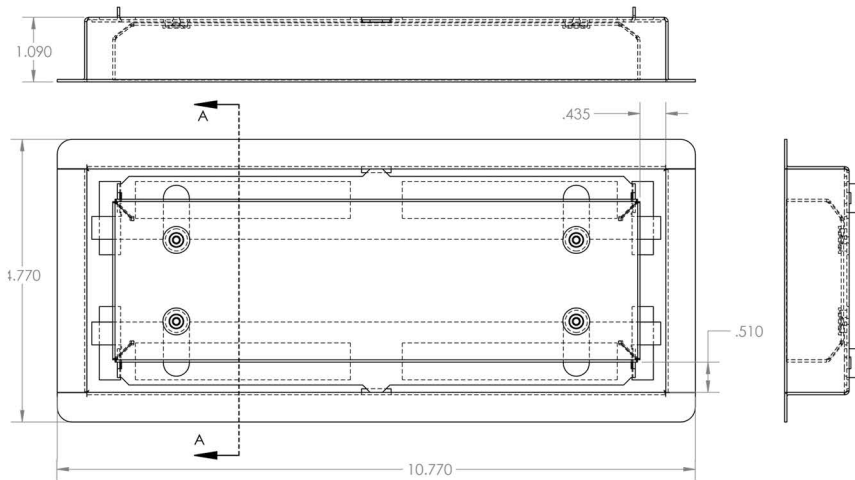

PREMIUM VENTS

PRODUCT CODE	DAVENTE Vents DESCRIPTION	
DAVENTE FLOOR VENTS		
DV4x10W	Magnetic Matte WHITE Top Mount Tray Floor Vent for 4" x 10" Duct	Call For Pricing
DV4x10B	Magnetic Matte BLACK Top Mount Tray Floor Vent for 4" x 10" Duct	Call For Pricing
DV4x10SS	Magnetic Stainless Steel Top Mount Tray Floor Vent for 4" x 10" Duct	Call For Pricing
DV3x10W	Magnetic Matte WHITE Top Mount Tray Floor Vent for 3" x 10" Duct	Call For Pricing
DV3x10B	Magnetic Matte BLACK Top Mount Tray Floor Vent for 3" x 10" Duct	Call For Pricing
DV-UMK	Undermount Kit for 4" x 10" Floor Vent (Black)	Call For Pricing
DV6x10W	Magnetic Matte WHITE Top Mount Tray Floor Vent for 6" x 10" Duct	Call For Pricing
DV6x10B	Magnetic Matte BLACK Top Mount Tray Floor Vent for 6" x 10" Duct	Call For Pricing
DV6x12W	Magnetic Matte WHITE Top Mount Tray Floor Vent for 6" x 12" Duct	Call For Pricing
DV6x12B	Magnetic Matte BLACK Top Mount Tray Floor Vent for 6" x 12" Duct	Call For Pricing
DV4x12W	Magnetic Matte WHITE Top Mount Tray Floor Vent for 4" x 12" Duct	Call For Pricing
Dv4x12B	Magnetic Matte BLACK Top Mount Tray Floor Vent for 4" x 12" Duct	Call For Pricing
		Disribution Customers Must Purchase 10pc at a time (Can Be Mixed) Non Discountable
	Stocked Items	

APPLICATION

- Designed for all materials up to 3/4" thick.
- All floor 4" x 10" ducts for tile, vinyl plank, laminate, hardwood, cork, carpet and more.

FEATURES

- CNC Manufactured from heavy 18 gauge cold rolled steel.
- Simple insert - cut flooring into a 2-11/16" x 8-13/16" (68mm x 224mm) rectangle.
- 4 rare earth magnets (3/8" diameter x 1/8" thick).
- Provided 6mm insert to use under tile to lift your flooring material to the insert height.
- Easily bond the flooring material with silicone or similar adhesive.
- Just under 11 square inches of open area.
- Adjustable metal diffuser plates.
- Fire Rated, Non-Flammable.
- Impact Resistant.
- Moisture and Water Resistant.

PRODUCT SPECIFICATIONS

- Over 10.75 square inches (69.35 square centimeters) of open area.
- Surface Opening: 1/2" x 7/16" x 25-11/32" (12.7mm x 11.1mm x 643.6mm).
- Bottom Openings: 4 slots 3-5/8" x 5/8" (92mm x 15.8mm), 4 slots 1-1/4" x 3/8" (31.7mm x 9.5mm).
- Overall dimensions are 10.77" x 4.77" x 1.09" (273.5mm x 121.1mm x 27.6mm).
- Product weight is 1.19 pounds (0.53 kilograms)

MATERIAL SPECIFICATIONS

- Body and Tray: CRS 20GA (0.036")
- Diffusers: ALUM 5052 (0.040")
- Durable powder coating exterior finish

AIRFLO DAT

Product Identifier	Opening Width [in]	Opening Height [in]	Core Area [ft²]	Open Area [sq"]	Core Velocity [FPM]	300	400	500	600	700	800	1000	1200	1400
					Core Velocity Pressure ["]wc]	0.006	0.010	0.016	0.022	0.030	0.040	0.062	0.090	0.122
Davente 4x10	9.75	3.75	0.25	10.75	Flow [CFM]	43	57	71	86	100	114	143	171	200
					Static Pressure ["]wc]	0.040	0.081	0.137	0.207	0.291	0.390	0.630	0.927	1.280
					Throw [ft] (150 100 50)	5.7 8.3 15	7.4 11 20	9.1 13 25	11 15 29	12 18 33	14 20 38	25 46	20 29 54	23 33 62