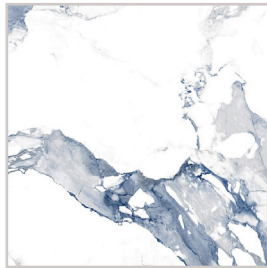

CRASH - BLUE60-M
Blue (60x60cm) ***MATTE***
$9.05/Sq.Ft

NOTE: TILE SIZES ARE APPROXIMATE