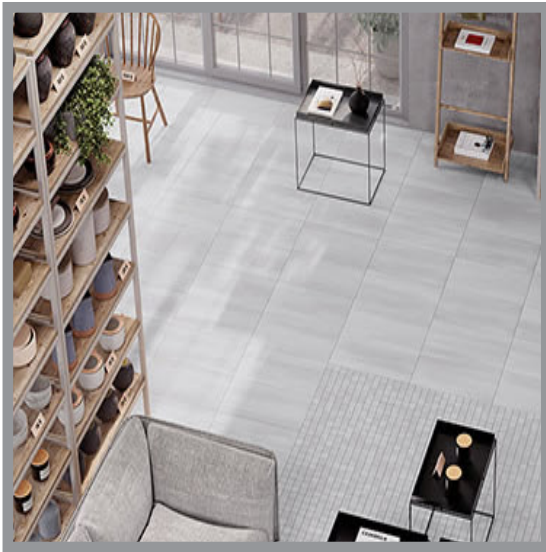

LANDMARK

PORCELAIN | 30x60cm (12"x 24")

Want to see the Landmark Brochure? Visit www.saranatile.com

PACKAGING		**INFORMATION MAY CHANGE WITHOUT NOTICE**							
	BOX			PALLET			TECHNICAL		
SIZE	PIECES	SQ.FT	LBS	PIECES	BOXES	SQ.FT	PEI	MOHS	
30x60cm	8	15.5	57.98	320	40	650	-	-	