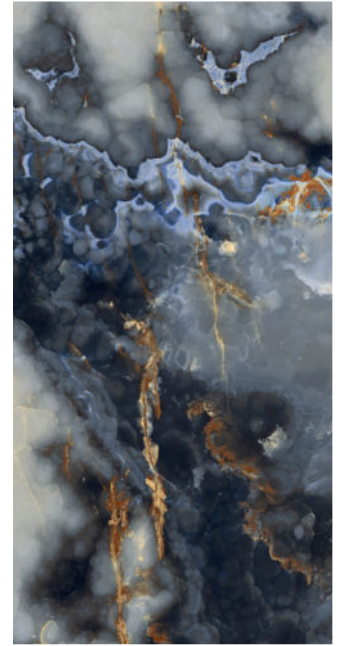

EKAGAT - OYS270POL
Agata Oyster
6mm Thickness *POLISHED*
\$23.95/Sq.Ft

EKONYX - GRE270POL
Onyx Grey
6mm Thickness *POLISHED*
\$23.95/Sq.Ft

EKETER - BLU270PO
Eternal Blue
6mm Thickness *POLISHED*
\$23.95/Sq.Ft