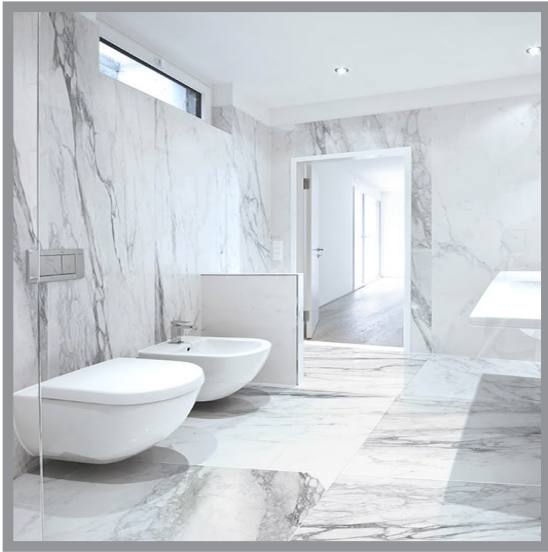

RECOMMENDED

EKBERN - 6161MAT

White (61x61cm) *MATTE*
\$9.25/Sq.Ft

EKBERN - 930P
White (9.9x30.2cm)
POLISHED
\$12.95/Sq.Ft

EKBERN - 930M
White (9.9x30.2cm)
MATTE
\$12.95/Sq.Ft

EKBERN - BOOKMATCH
White (120x270cm) *POLISHED*
\$24.95/Sq.Ft