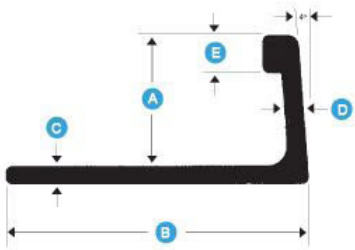

White #136 Ivory #040 Lt. Grey #228 Black #288

ALUMINUM MOULDING

INFORMATION		
SIZE	QUANTITY	LENGTH
10mm 12.5mm	25 moulding/packet	96"

Satin Anod. EC222 Bright Anod. EC223 Dark Bronze Anod. #275 Satin Brass Anod. #333 Black Anod. E555 Satin Nickel Anod. EC850 White Painted EC777