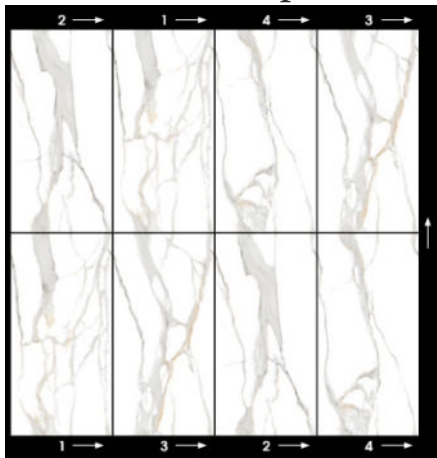

Endmatch Composition

ENDLES - 60120PS
Prisma Statuario 60x120cm)
$5.95/Sq.Ft