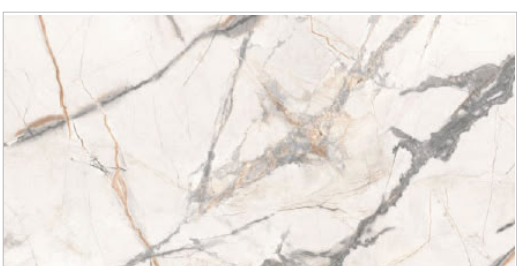

MONSAL - 60120
Salerno (60x120cm)
$6.95/Sq.Ft

(S3)