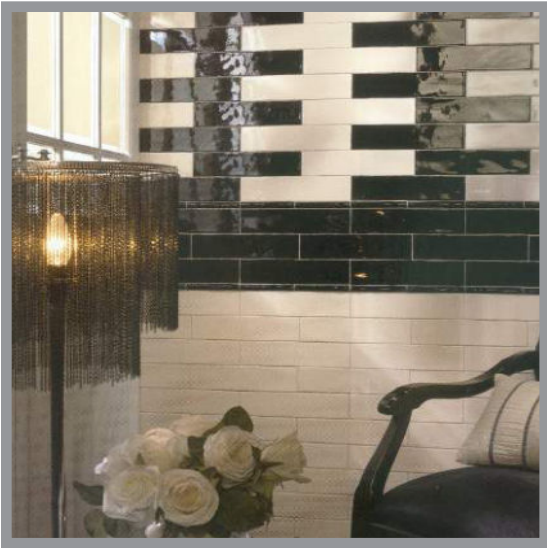

HALVOG - BLANC3060
 Blanco (30x60cm)
 \$5.84/Sq.Ft *Matte*

HALVOG - ORO3060
 Oro (30x60cm)
 \$5.84/Sq.Ft *Matte*

NOTE: TILE SIZES ARE APPROXIMATE

HANDMADE

WALL TILE | 7.5x30cm (3"x12")
Want to see the Handmade Brochure? Visit www.saranatile.com