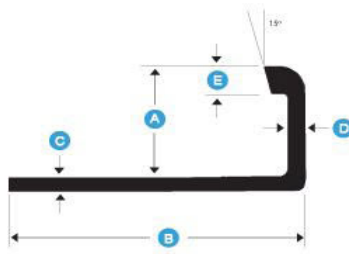

SARANA | TRIM

PVC Moulding

For All Inquiries Please Call For Pricing

INFORMATION		
SIZE	QUANTITY	LENGTH
8mm | 10mm	25 moulding/packet	96"