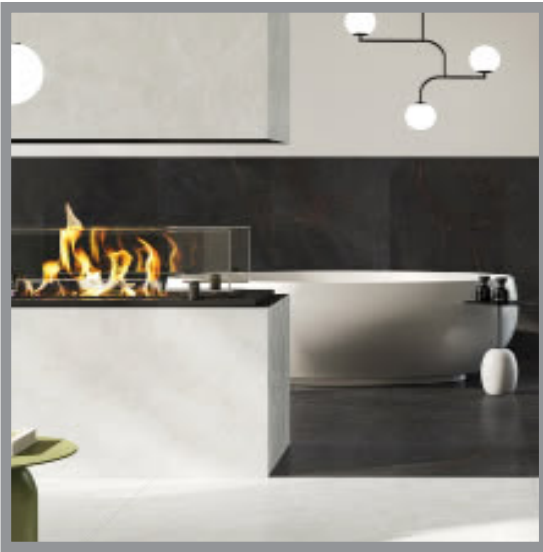

ON STAGE

RECTIFIED PORCELAIN 80x80cm (31"x31") | 60x120cm (24"x48") | 120x120cm (48"x48")

Want to see the On Stage Brochure? Visit www.saranatile.com

PACKAGING		**INFORMATION MAY CHANGE WITHOUT NOTICE**							
		BOX			PALLET			TECHNICAL	
SIZE	PIECES	SQ.FT	LBS	PIECES	BOXES	SQ.FT	PEI	MOHS	
80x80cm	2	13.77	-	80	40	550.8	-	-	
60x120cm	2	15.49	-	70	35	542.15	-	-	
120x120cm	2	30.98	-	40	20	619.6	-	-	
60x120cm New	2	15.49	-	60	30	464.7	-	-