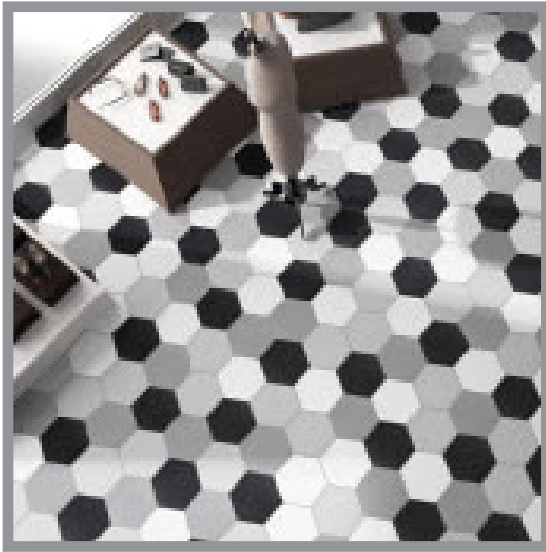

HEX

PORCELAIN | 25x25cm (9.8"x9.8")

Want to see the Hex Brochure? Visit www.saranatile.com

PACKAGING								
INFORMATION MAY CHANGE WITHOUT NOTICE								
	BOX			PALLET			TECHNICAL	
SIZE	PIECES	SQ.FT	LBS	PIECES	BOXES	SQ.FT	PEI	MOHS
25x25cm	25	11.19	52.9	1200	48	537	Silver/GreyCotton: 4 Black: 3	6
25x25cm <i>New</i>	25	11.19	52.9	1300	52	581.88	Silver/GreyCotton: 4 Black: 3	6