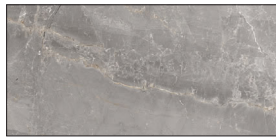

CHARME - GREY30
Gray (30x60cm)
$8.45/Sq.Ft *Matte*