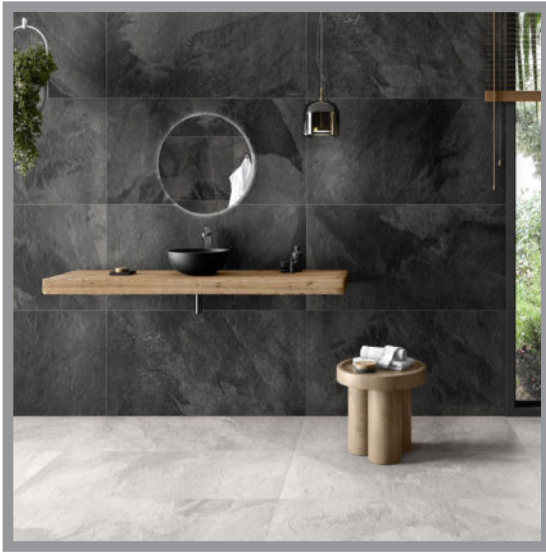

RHIN

PORCELAIN | 30x60cm (12"x23.6") | 60x60cm (23.6"x23.6") | 60x120cm(23.6"x47.2")

PACKAGING		**INFORMATION MAY CHANGE WITHOUT NOTICE**							
		BOX			PALLET			TECHNICAL	
SIZE	PIECES	SQ.FT	LBS	PIECES	BOXES	SQ.FT	PEI	MOHS	
30x60cm	6	11.62	52.8	288	48	557.7	-	-	
60x60cm	4	15.5	65.6	120	30	465	-	-	
60x120cm	2	15.5	64.9	72	36	558	-	-