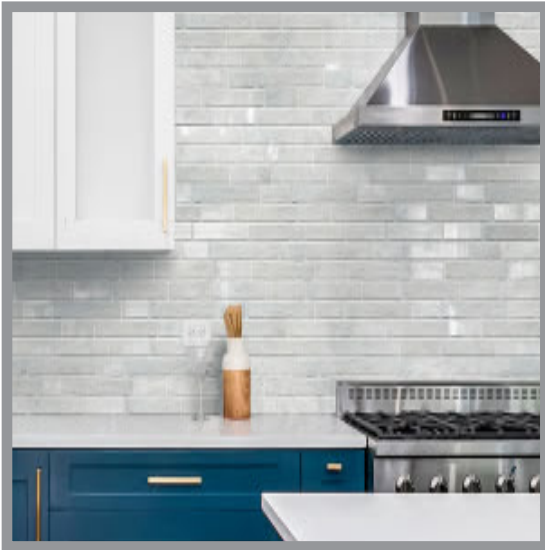

DANY

PORCELAIN | 16x40cm (6"x16")

Want to see the Dany Brochure? Visit www.saranatile.com

PACKAGING				**INFORMATION MAY CHANGE WITHOUT NOTICE**				
	BOX			PALLET			TECHNICAL	
SIZE	PIECES	SQ.FT	LBS	PIECES	BOXES	SQ.FT	PEI	MOHS
16x40cm	15	10.33	39.6	900	60	619.8	-	-