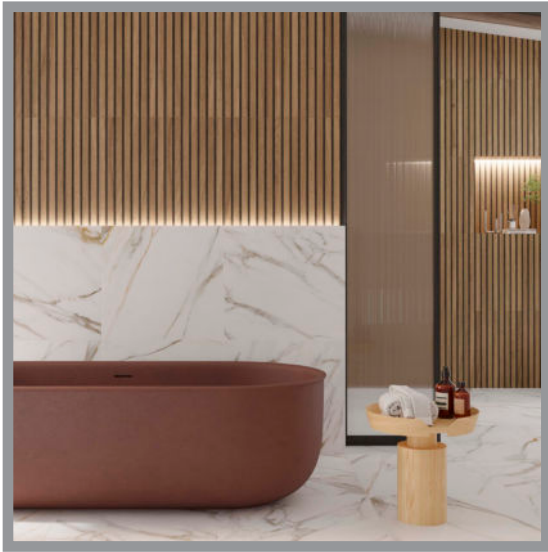

VECTOR - C-MIEL
Crema Miel (40x120cm)
\$9.95/Sq.Ft

VECTOR - M-CACAO
Marron Cacao (40x120cm)
\$9.95/Sq.Ft

NOTE: TILE SIZES ARE APPROXIMATE

VERMONT

WALL TILE - WHITE BODY | 30x60cm (12"x24")

PACKAGING				**INFORMATION MAY CHANGE WITHOUT NOTICE**				
	BOX			PALLET			TECHNICAL	
SIZE	PIECES	SQ.FT	LBS	PIECES	BOXES	SQ.FT	PEI	MOHS
30x60cm	8	15.49	48.4	384	48	743.52	-	-