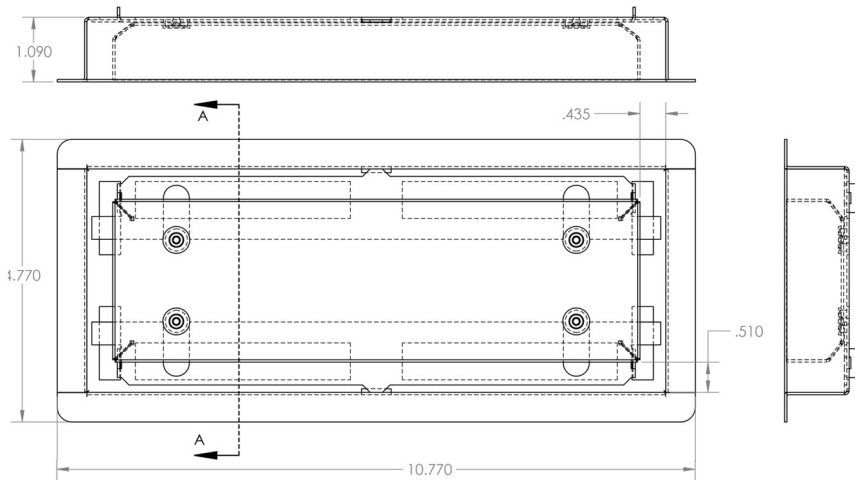

PREMIUM VENTS

PRODUCT CODE	DAVENTE Vents DESCRIPTION	WhoSe PRICE (CAD)	EFFECTIVE March 25/26
DAVENTE FLOOR VENTS			
DV4x10W	Magnetic Matte WHITE Top Mount Tray Floor Vent for 4" x 10" Duct	$49.95	
DV4x10B	Magnetic Matte BLACK Top Mount Tray Floor Vent for 4" x 10" Duct	$49.95	
DV4x10SS	Magnetic Stainless Steel Top Mount Tray Floor Vent for 4" x 10" Duct	$63.95	
DV3x10W	Magnetic Matte WHITE Top Mount Tray Floor Vent for 3" x 10" Duct	$52.95	
DV3x10B	Magnetic Matte BLACK Top Mount Tray Floor Vent for 3" x 10" Duct	$52.95	
DV-UMK	Undermount Kit for 4" x 10" Floor Vent (Black)	$20.00	
DV6x10W	Magnetic Matte WHITE Top Mount Tray Floor Vent for 6" x 10" Duct	$79.95	
DV6x10B	Magnetic Matte BLACK Top Mount Tray Floor Vent for 6" x 10" Duct	$79.95	
DV6x12W	Magnetic Matte WHITE Top Mount Tray Floor Vent for 6" x 12" Duct	$82.95	
DV6x12B	Magnetic Matte BLACK Top Mount Tray Floor Vent for 6" x 12" Duct	$82.95	
DV4x12W	Magnetic Matte WHITE Top Mount Tray Floor Vent for 4" x 12" Duct	$75.95	
Dv4x12B	Magnetic Matte BLACK Top Mount Tray Floor Vent for 4" x 12" Duct	$75.95	
Stocked Items		Distribution Customers Must Purchase 10pc at a time (Can Be Mixed) Non Discountable	

APPLICATION

- Designed for all materials up to 3/4" thick.
- All floor 4" x 10" ducts for tile, vinyl plank, laminate, hardwood, cork, carpet and more.

FEATURES

- CNC Manufactured from heavy 18 gauge cold rolled steel.
- Simple insert - cut flooring into a 2-11/16" x 8-13/16" (68mm x 224mm) rectangle.
- 4 rare earth magnets (3/8" diameter x 1/8" thick).
- Provided 6mm insert to use under tile to lift your flooring material to the insert height.
- Easily bond the flooring material with silicone or similar adhesive.
- Just under 11 square inches of open area.
- Adjustable metal diffuser plates.
- Fire Rated, Non-Flammable.
- Impact Resistant.
- Moisture and Water Resistant.

PRODUCT SPECIFICATIONS

- Over 10.75 square inches (69.35 square centimeters) of open area.
- Surface Opening: 1/2" x 7/16" x 25-11/32" (12.7mm x 11.1mm x 643.6mm).
- Bottom Openings: 4 slots 3-5/8" x 5/8" (92mm x 15.8mm), 4 slots 1-1/4" x 3/8" (31.7mm x 9.5mm).
- Overall dimensions are 10.77" x 4.77" x 1.09" (273.5mm x 121.1mm x 27.6mm).
- Product weight is 1.19 pounds (0.53 kilograms)

MATERIAL SPECIFICATIONS

- Body and Tray: CRS 20GA (0.036")
- Diffusers: ALUM 5052 (0.040")
- Durable powder coating exterior finish

AIRFLO DAT

Product Identifier	Opening Width [in]	Opening Height [in]	Core Area [ft²]	Open Area [sq"]	Core Velocity [FPM]											
					300	400	500	600	700	800	1000	1200	1400			
Davente 4x10	9.75	3.75	0.25	10.75	Core Velocity Pressure ["wc]	0.006	0.010	0.016	0.022	0.030	0.040	0.062	0.090	0.122		
					Flow [CFM]	43	57	71	86	100	114	143	171	200		
					Static Pressure ["wc]	0.040	0.081	0.137	0.207	0.291	0.390	0.630	0.927	1.280		
					Throw [ft] (150 100 50)	5.7 8.3 15	7.4 11 20	9.1 13 25	11 15 29	12 18 33	14 20 38	25 46	20 29 54	23 33 62