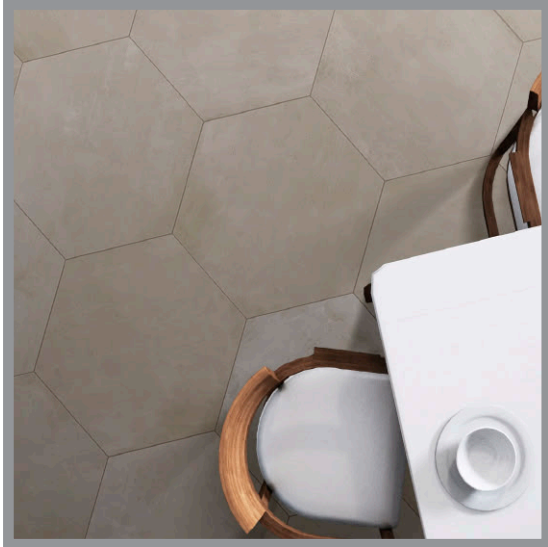

AZTCAL - SILVHEX60
Calacatta Silver Hex 60
(52x60cm)
$12.95/Sq.Ft

HCHES - BLACHEX60
Hex Chess Black (52x60cm)
$12.95/Sq.Ft

AZTECA KAI

PORCELAIN | 52x60cm (20.47" x 23.62")

Want to see the Kai Brochure? Visit www.saranatile.com

PACKAGING		**INFORMATION MAY CHANGE WITHOUT NOTICE**							
		BOX			PALLET			TECHNICAL	
SIZE	PIECES	SQ.FT	LBS	PIECES	BOXES	SQ.FT	PEI	MOHS	
52x60cm	4	10.11	41	144	36	363.96	-	-