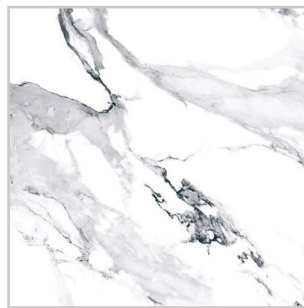

CRASH - BLAN75POL
Blanco (75x75cm)
POLISHED
$11.95/Sq.Ft

CRASH - BLANCO75
Blanco (75x75cm) *MATTE*
$10.95/Sq.Ft

Also Available In Slab:

CRASH - BLAN280
Blanco (120x280cm) *POLISHED*
$22.95/Sq.Ft

CRASH - BLAN280M
Blanco (120x280cm) *MATTE*
$19.95/Sq.Ft

NOTE: TILE SIZES ARE APPROXIMATE