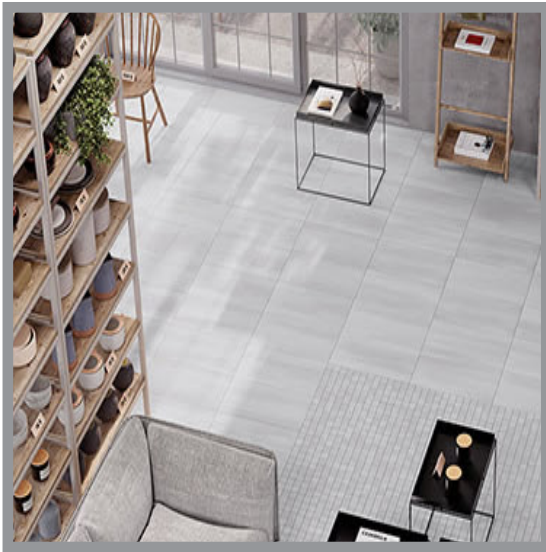

LANDMARK

PORCELAIN | 30x60cm (12"x 24")

Want to see the Landmark Brochure? Visit www.saranatile.com

PACKAGING		**INFORMATION MAY CHANGE WITHOUT NOTICE**							
		BOX			PALLET			TECHNICAL	
SIZE	PIECES	SQ.FT	LBS	PIECES	BOXES	SQ.FT	PEI	MOHS	
30x60cm	8	15.5	57.98	320	40	650	-	-