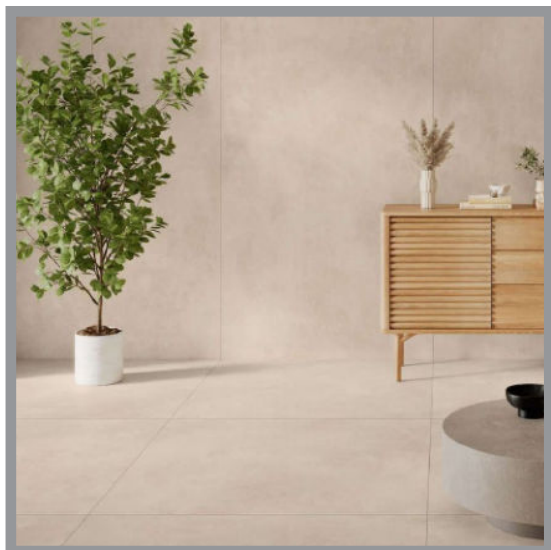

BALANCE

PORCELAIN 30x60cm (12"x24")

PACKAGING		**INFORMATION MAY CHANGE WITHOUT NOTICE**						
	BOX			PALLET			TECHNICAL	
SIZE	PIECES	SQ.FT	LBS	PIECES	BOXES	SQ.FT	PEI	MOHS
30x60cm	7	13.56	45.8	336	48	650.8	-	-