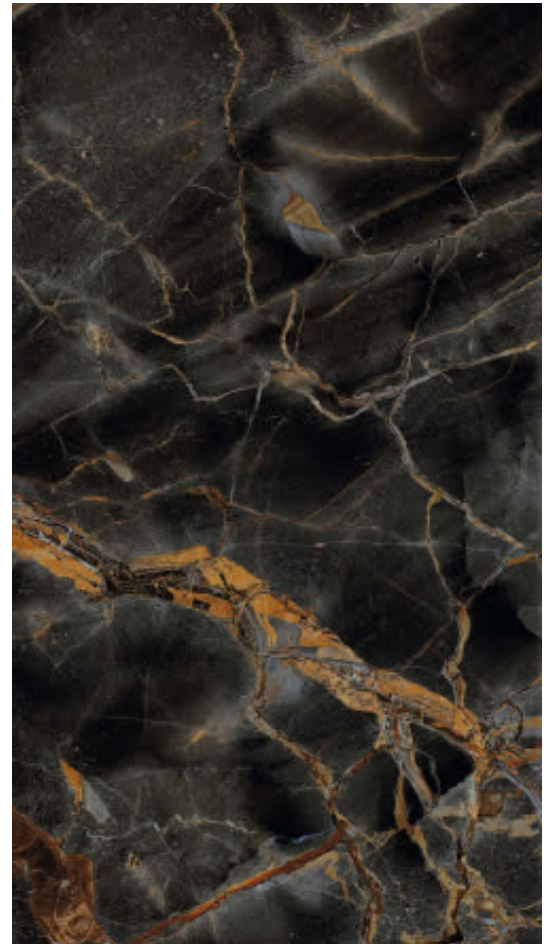

RHAPSO - BLUE120
Universe (60x120cm)
\$15.90/Sq.Ft

RHAPSO - OUTLIN120
Outline Dark (60x120cm)
\$15.90/Sq.Ft

RHAPSO - GOLD120
Gold Caravaggio (60x120cm)
\$15.90/Sq.Ft

RHAPSO - DARK120
Dark Wave (60x120cm)
\$15.90/Sq.Ft