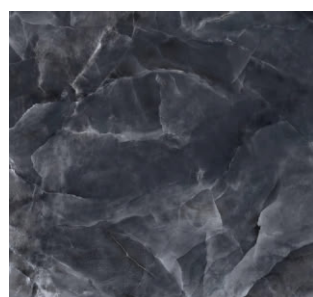

EKONYX - BLACK60P
Black (60x60cm) *POLISHED*
\$11.95/Sq.Ft

EKONYX - BLACK280P
Black (120x280cm)
6mm Thickness *POLISHED*
\$23.95/Sq.Ft

Important Slab Information:

Slabs are available in limited quantities and are **final sale**. Please ensure you have the proper equipment to safely receive large slabs—**delivery cannot be completed without it**. For local deliveries, charges start at \$300 for up to 3 slabs, with additional fees for more. **Inquire for full delivery details** and availability.