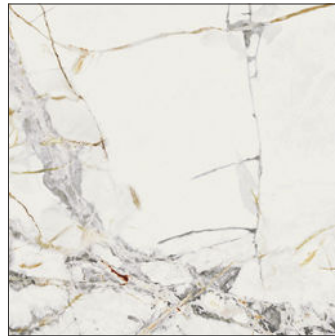

ALLURE - 6060
Allure (60x60cm)
$9.95/Sq.Ft