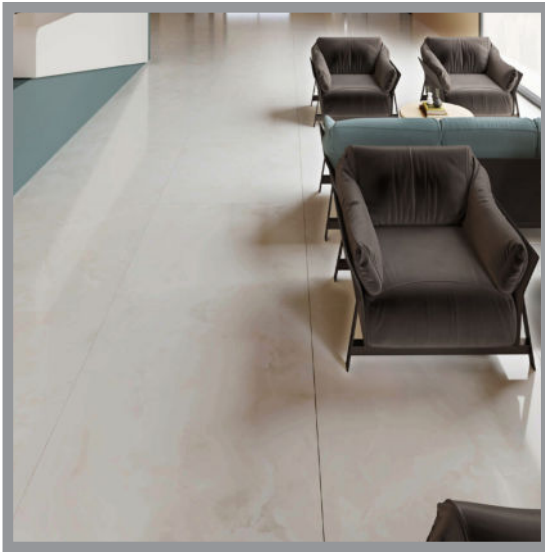

SLATER - BLACK60
Black (60x60cm)
\$7.55/Sq.Ft

SLATER - GREY60
Grey (60x60cm)
\$7.55/Sq.Ft

SLATER - BONE60
Bone (60x60cm)
\$7.55/Sq.Ft

NOTE: TILE SIZES ARE APPROXIMATE

SOLLER

PORCELAIN | 60x60cm (24"x24") | 60x120cm (24"x48") | 120x120cm (48"x48")