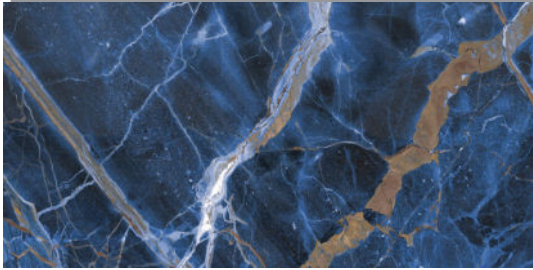

RHAPSO - BLUE120
Universe (60x120cm)
$15.90/Sq.Ft