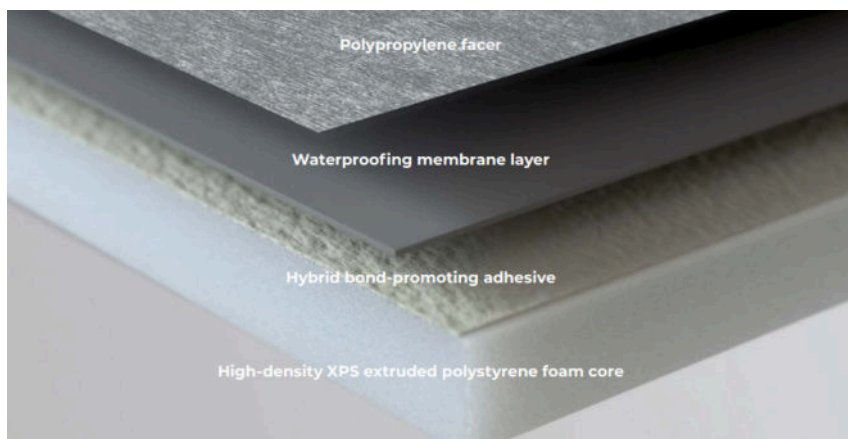

MAPEGUARD BOARD

Rigid, Lightweight, Waterproof, Foam Backer Board

PLEASE CONSULT THE DATA SHEET FOR ANY QUESTIONS OR CONCERNS ON MAPEGUARDUM AT MAPEI.COM

Product Code	Thickness	Width	Length	Sheets Per Pallet
8107001	1/2" (12mm)	3' (91.4 cm)	5' (152cm)	60
8107101	1/2" (12mm)	4' (122cm)	8'(244cm)	55

[Call For Pricing](#)

[Call For Pricing](#)

[Call For Pricing](#)

[Call For Pricing](#)

[Call For Pricing](#)

* PLEASE NOTE : WE ARE A DISTRIBUTOR OF CHEMBOND AND MAPEI PRODUCTS. FOR ADDITIONAL ITEMS, PLEASE CONTACT THE ORDER DESK OR YOUR SALES REP.*