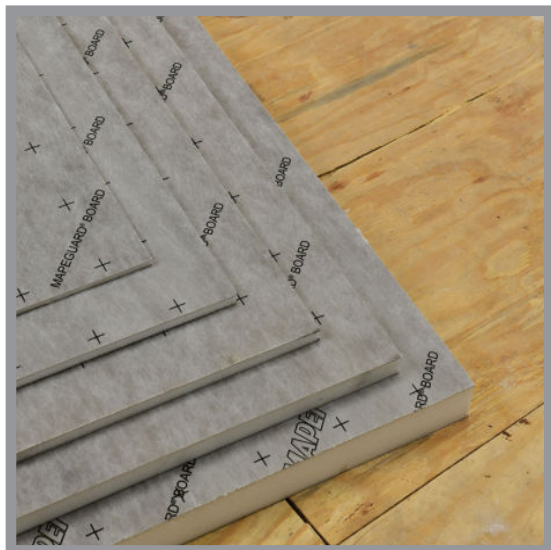

MAPEGUARD BOARD

Rigid, Lightweight, Waterproof, Foam Backer Board

PLEASE CONSULT THE DATA SHEET FOR ANY QUESTIONS OR CONCERNS ON MAPEGUARDUM AT MAPEI.COM

Product Code	Thickness	Width	Length	Sheets Per Pallet
8107001	1/2" (12mm)	3' (91.4 cm)	5' (152cm)	60
8107101	1/2" (12mm)	4' (122cm)	8'(244cm)	55