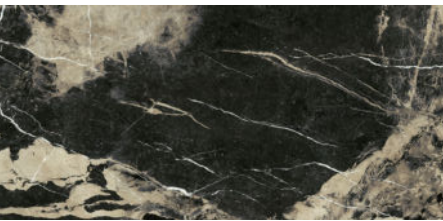

CONTACT

PORCELAIN RECTIFIED 60x120cm (24"x 48") | 120x120cm(48"x48")
Want to see the Contact Brochure? Visit www.saranatile.com

PACKAGING		**INFORMATION MAY CHANGE WITHOUT NOTICE**						
	BOX			PALLET			TECHNICAL	
SIZE	PIECES	SQ.FT	LBS	PIECES	BOXES	SQ.FT	PEI	MOHS
60x120cm	2	15.49	-	70	35	542.15	-	-
120x120cm	2	30.98	-	40	20	619.6	-	-

CONTACT - VOGU60120
Vogue (60x120cm)
$13.25/Sq.Ft