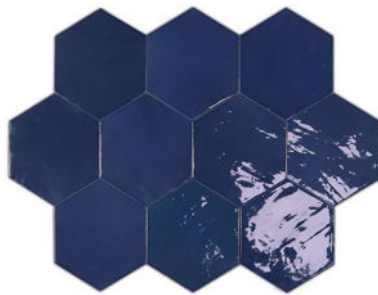

ZELLIG - COBALT
Cobalt (10.8x12.4cm)
$14.95/Sq.Ft