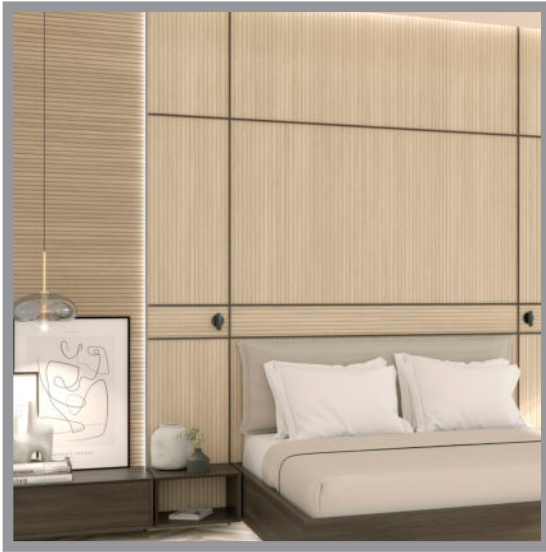

OSAKA

RECTIFIED PORCELAIN | 60x120cm (23.6"x47.2")

Want to see the Osaka Brochure? Visit www.saranatile.com

PACKAGING				**INFORMATION MAY CHANGE WITHOUT NOTICE**				
	BOX			PALLET			TECHNICAL	
SIZE	PIECES	SQ.FT	LBS	PIECES	BOXES	SQ.FT	PEI	MOHS
60x120cm	2	15.49	72.7	72	32	495.68	-	-