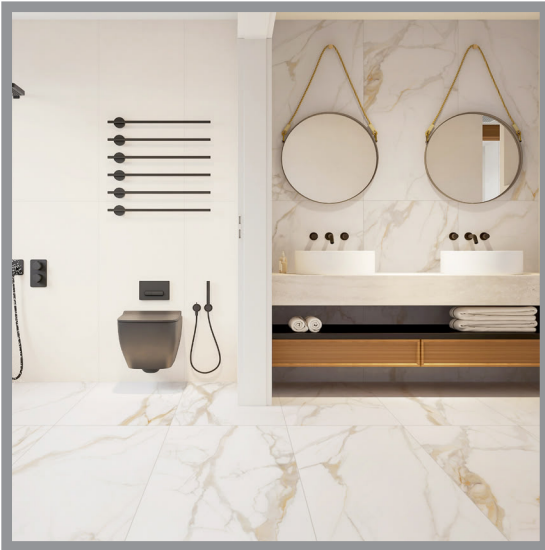

MACCHIA VECCHIA

PORCELAIN | 30x60cm (12"x24") | 60x60cm (24"x24")

PACKAGING		**INFORMATION MAY CHANGE WITHOUT NOTICE**						
	BOX			PALLET			TECHNICAL	
SIZE	PIECES	SQ.FT	LBS	PIECES	BOXES	SQ.FT	PEI	MOHS
30x60cm	8	15.49	61.60	320	40	619.6	-	-
60x60cm	4	15.49	66	160	40	619.6	-	-