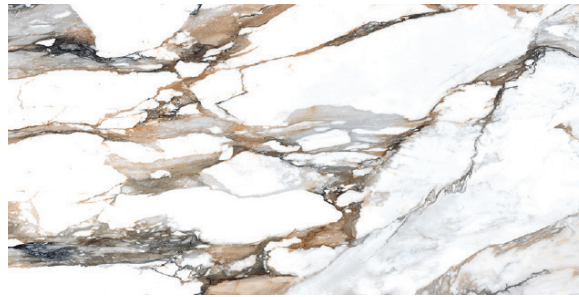

EKGOLD - 60120POL
Calacatta Gold (60x120cm)
POLISHED
$13.95/Sq.Ft