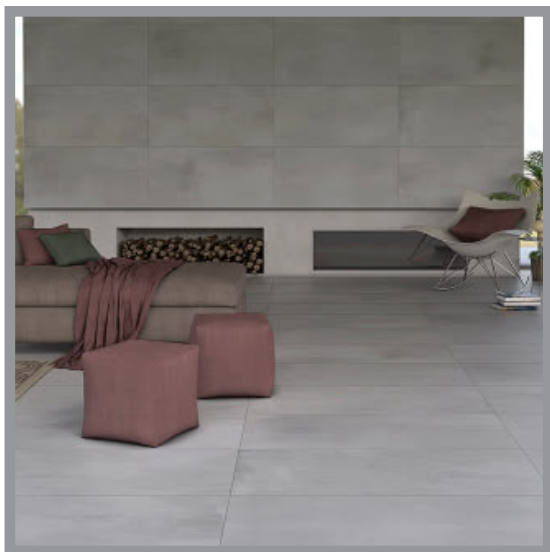

ABITARE STUDIO

PORCELAIN 60x60cm (23.6"x23.6") | 80x80cm (31.4"x31.4") | 60x119.8cm(23.6"x47")

Want to see the Abitare Studio Brochure? Visit www.saranatile.com

PACKAGING		**INFORMATION MAY CHANGE WITHOUT NOTICE**						
	BOX			PALLET			TECHNICAL	
SIZE	PIECES	SQ.FT	LBS	PIECES	BOXES	SQ.FT	PEI	MOHS
60x60cm	4	15.5	55	128	32	496	-	-
80x80cm	2	13.8	55	72	36	496.8	-	-
60x119.8cm	2	15.5	59.5	72	36	558	-	-