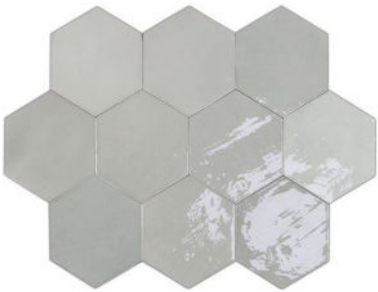

ZELLIG - COBALT
Cobalt (10.8x12.4cm)
\$14.95/Sq.Ft

ZELLIG - NUDE
Nude (10.8x12.4cm)
\$14.95/Sq.Ft

ZELLIG - GREY
Grey (10.8x12.4cm)
\$14.95/Sq.Ft

ZELLIG - GRAPHITE
Charcoal (10.8x12.4cm)
\$14.95/Sq.Ft

NOTE: TILE SIZES ARE APPROXIMATE