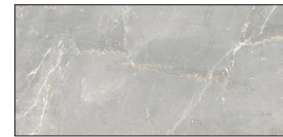

CHARME - PEARL30
Pearl (30x60cm)
$8.45/Sq.Ft *Matte*