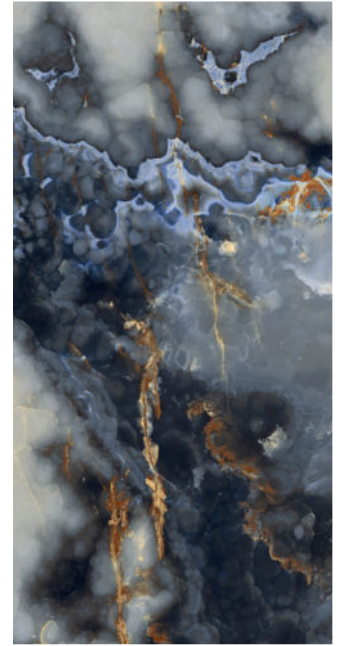

EKAGAT - OYS270POL
Agata Oyster
6mm Thickness ***POLISHED***
\$23.95/Sq.Ft

EKONYX - GRE270POL
Onyx Grey
6mm Thickness ***POLISHED***
\$23.95/Sq.Ft

EKETER - BLU270PO
Eternal Blue
6mm Thickness ***POLISHED***
\$23.95/Sq.Ft