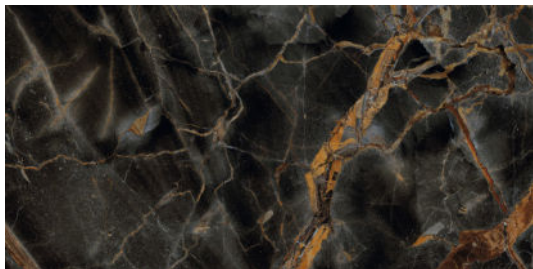

RHAPSO - GOLD120
Gold Caravaggio (60x120cm)
$15.90/Sq.Ft