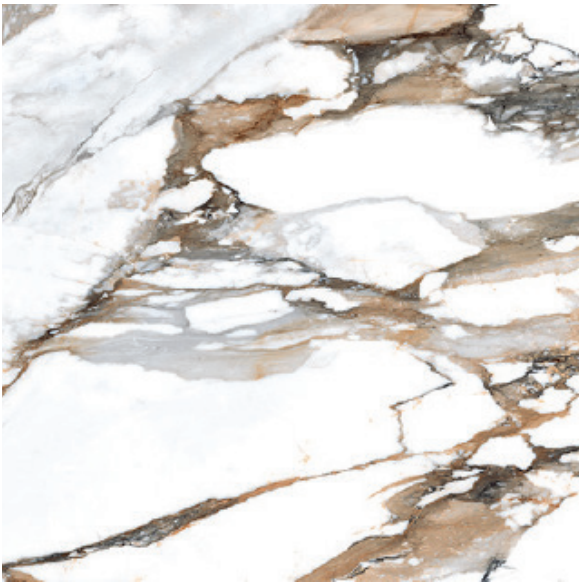

EKGOLD - 3060POL
Calacatta Gold (30x60cm)
POLISHED
\$10.90/Sq.Ft

EKGOLD - 60120POL
Calacatta Gold (60x120cm)
POLISHED
\$13.95/Sq.Ft

EKGOLD - HEXPOL
Calacatta Gold (30.2x30.2cm)
POLISHED
(1 Sheet = Approx 0.83 Sq.Ft)
\$36.95/Pc