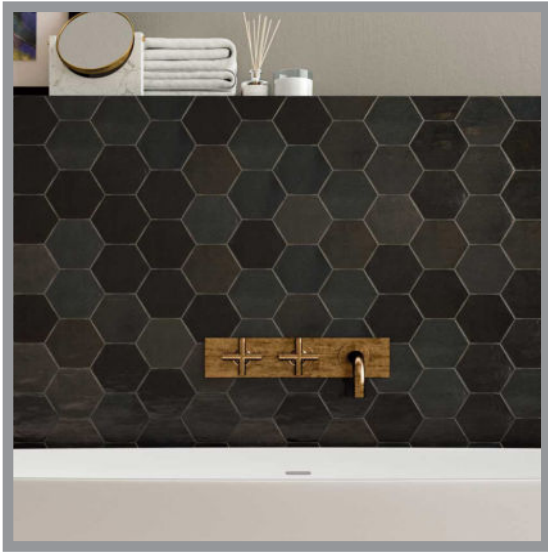

ZELLIGE

WALL | 10.8x12.4cm (4"x5")

Want to see the Zellige Brochure? Visit www.saranatile.com

PACKAGING **INFORMATION MAY CHANGE WITHOUT NOTICE**

SIZE	BOX			PALLET			TECHNICAL	
	PIECES	SQ.FT	LBS	PIECES	BOXES	SQ.FT	PEI	MOHS
10.8x12.4cm	38	4.11	12	4522	119	489	-	-