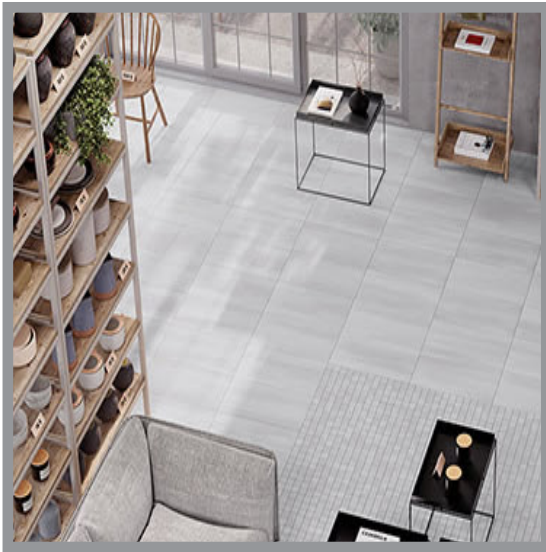

LANDMARK

PORCELAIN | 30x60cm (12"x 24")

Want to see the Landmark Brochure? Visit www.saranatile.com

PACKAGING		**INFORMATION MAY CHANGE WITHOUT NOTICE**							
		BOX			PALLET			TECHNICAL	
SIZE	PIECES	SQ.FT	LBS	PIECES	BOXES	SQ.FT	PEI	MOHS	
30x60cm	8	15.5	57.98	320	40	650	-	-	