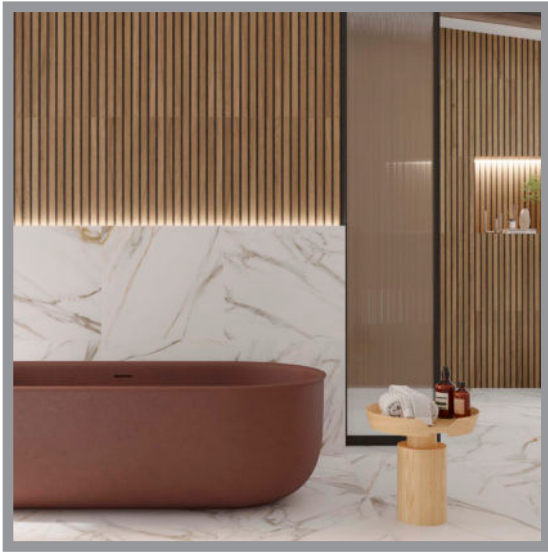

VARIEGATED SHADING

VECTOR - C-MIEL
Crema Miel (40x120cm)
\$9.95/Sq.Ft

VECTOR - M-CACAO
Marron Cacao (40x120cm)
\$9.95/Sq.Ft

NOTE: TILE SIZES ARE APPROXIMATE

VERMONT

WALL TILE - WHITE BODY | 30x60cm (12"x24")