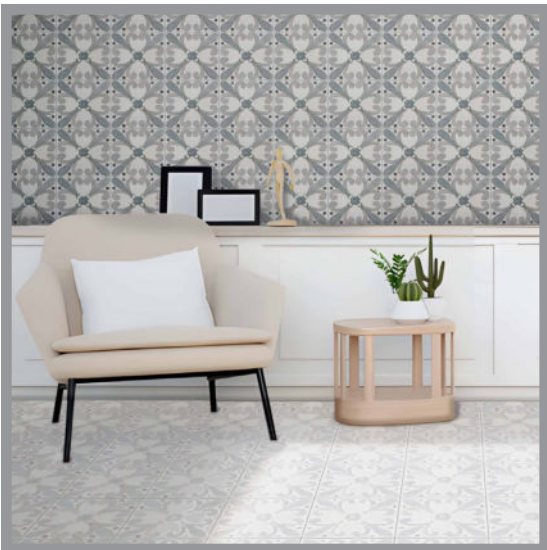

PACKAGING		**INFORMATION MAY CHANGE WITHOUT NOTICE**							
		BOX			PALLET			TECHNICAL	
SIZE	PIECES	SQ.FT	LBS	PIECES	BOXES	SQ.FT	PEI	MOHS	
18.7x18.7cm	23	8.65	34	1656	72	622.8	-	-