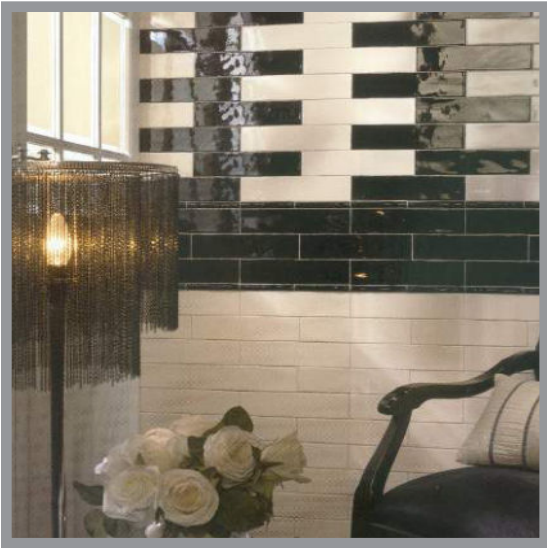

HALVOG - BLANC3060
 Blanco (30x60cm)
 \$5.84/Sq.Ft *Matte*

HALVOG - ORO3060
 Oro (30x60cm)
 \$5.84/Sq.Ft *Matte*

NOTE: TILE SIZES ARE APPROXIMATE

HANDMADE

WALL TILE | 7.5x30cm (3"x12")

Want to see the Handmade Brochure? Visit www.saranatile.com