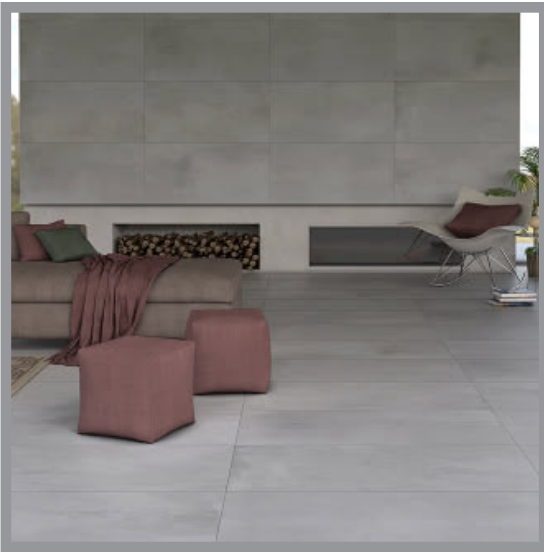

ABITARE STUDIO

PORCELAIN 60x60cm (23.6"x23.6") | 80x80cm (31.4"x31.4") | 60x119.8cm(23.6"x47")

Want to see the Abitare Studio Brochure? Visit www.saranatile.com

PACKAGING		**INFORMATION MAY CHANGE WITHOUT NOTICE**						
	BOX			PALLET			TECHNICAL	
SIZE	PIECES	SQ.FT	LBS	PIECES	BOXES	SQ.FT	PEI	MOHS
60x60cm	4	15.5	55	128	32	496	-	-
80x80cm	2	13.8	55	72	36	496.8	-	-
60x119.8cm	2	15.5	59.5	72	36	558	-	-