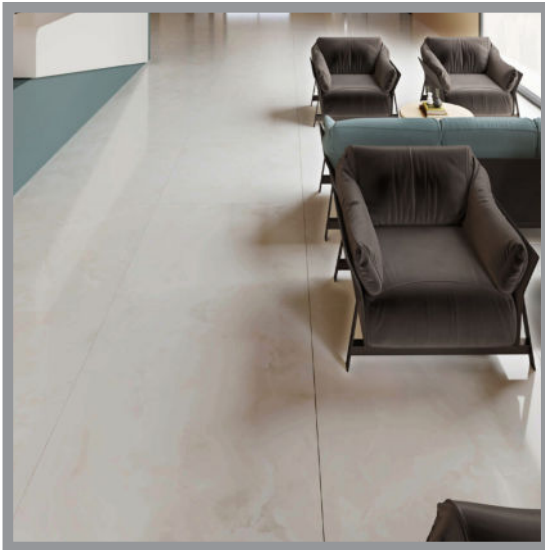

SLATER - BLACK60
Black (60x60cm)
\$7.55/Sq.Ft

SLATER - GREY60
Grey (60x60cm)
\$7.55/Sq.Ft

SLATER - BONE60
Bone (60x60cm)
\$7.55/Sq.Ft

NOTE: TILE SIZES ARE APPROXIMATE

SOLLER

PORCELAIN | 60x60cm (24"x24") | 60x120cm (24"x48") | 120x120cm (48"x48")