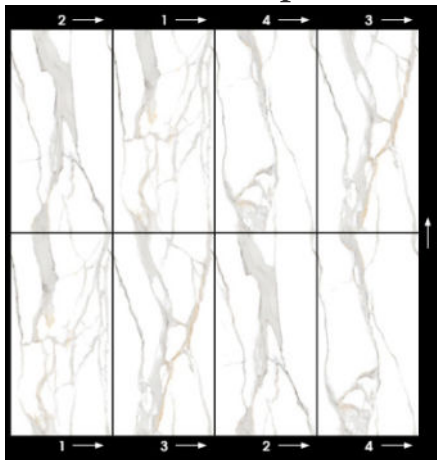

Endmatch Composition

ENDLES - 60120PS
Prisma Statuario 60x120cm)
$5.95/Sq.Ft