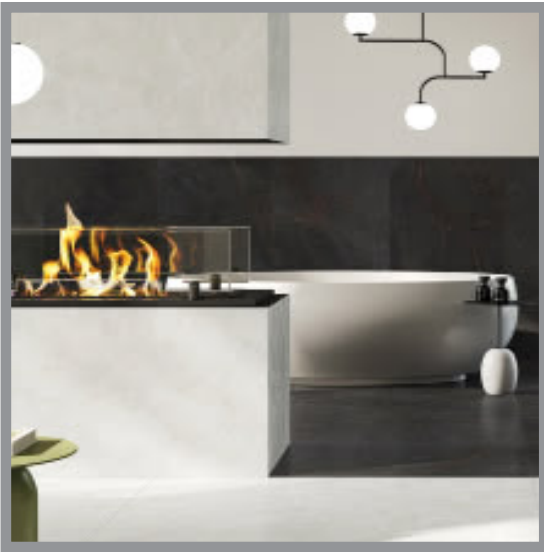

ON STAGE

RECTIFIED PORCELAIN 80x80cm (31"x31") | 60x120cm (24"x48") | 120x120cm (48"x48")

Want to see the On Stage Brochure? Visit www.saranatile.com

PACKAGING		**INFORMATION MAY CHANGE WITHOUT NOTICE**							
		BOX			PALLET			TECHNICAL	
SIZE	PIECES	SQ.FT	LBS	PIECES	BOXES	SQ.FT	PEI	MOHS	
80x80cm	2	13.77	-	80	40	550.8	-	-	
60x120cm	2	15.49	-	70	35	542.15	-	-	
120x120cm	2	30.98	-	40	20	619.6	-	-	
60x120cm New	2	15.49	-	60	30	464.7	-	-