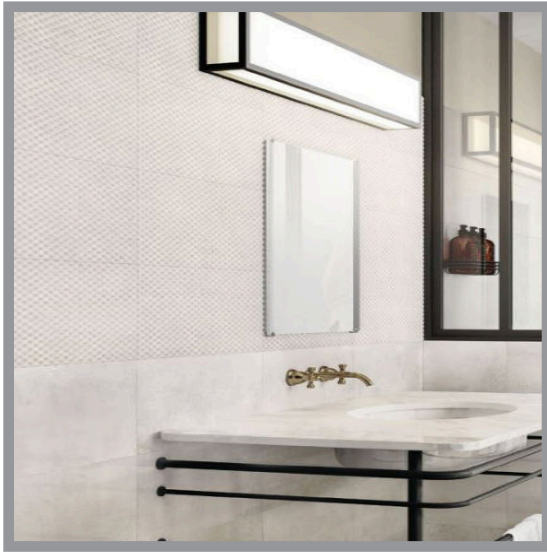

RECOMMENDED

VARIEGATED
SHADING

MADE IN ITALY

MATERI - OPAL60POLN
Opal (60x60cm)
SEMI POLISHED
\$10.95/Sq.Ft

MATERI - OPA60NATN
Opal (60x60cm) ***NATURAL***
\$9.95/Sq.Ft

MATERI - NACR60POL(N)
Nacre (60x60cm)
SEMI POLISHED
\$10.95/Sq.Ft