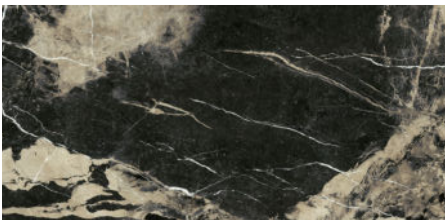

CONTACT

PORCELAIN RECTIFIED 60x120cm (24"x 48") | 120x120cm(48"x48")
Want to see the Contact Brochure? Visit www.saranatile.com

PACKAGING		**INFORMATION MAY CHANGE WITHOUT NOTICE**						
	BOX			PALLET			TECHNICAL	
SIZE	PIECES	SQ.FT	LBS	PIECES	BOXES	SQ.FT	PEI	MOHS
60x120cm	2	15.49	-	70	35	542.15	-	-
120x120cm	2	30.98	-	40	20	619.6	-	-

CONTACT - VOGU60120
Vogue (60x120cm)
$13.25/Sq.Ft