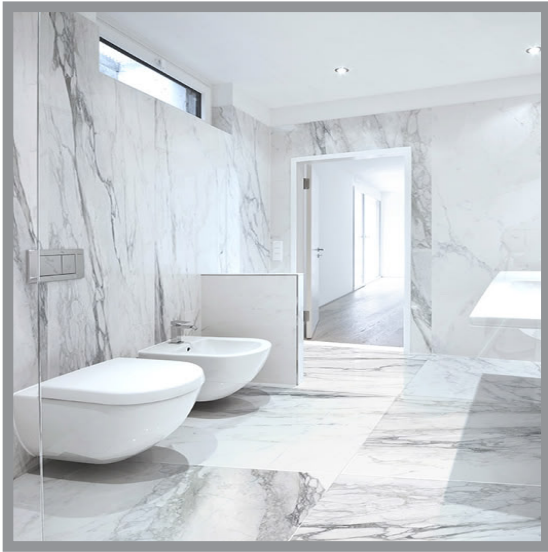

RECOMMENDED

EKBERN - 6161MAT

White (61x61cm) *MATTE*
\$9.25/Sq.Ft

EKBERN - 930P

White (9.9x30.2cm)
POLISHED
\$12.95/Sq.Ft

EKBERN - 930M

White (9.9x30.2cm)
MATTE
\$12.95/Sq.Ft

EKBERN - BOOKMATCH