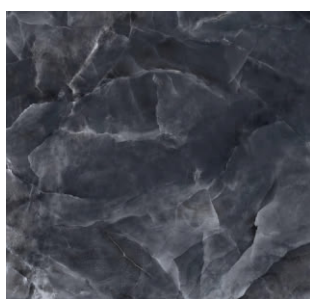

VARIEGATED SHADING

MADE IN ITALY

EKONYX - BLACK60P
Black (60x60cm) *POLISHED*
\$11.95/Sq.Ft

EKONYX - BLACK280P
Black (120x280cm)
6mm Thickness *POLISHED*
\$23.95/Sq.Ft

Important Slab Information:

Slabs are available in limited quantities and are **final sale**. Please ensure you have the proper equipment to safely receive large slabs—**delivery cannot be completed without it**. For local deliveries, charges start at \$300 for up to 3 slabs, with additional fees for more. **Inquire for full delivery details** and availability.