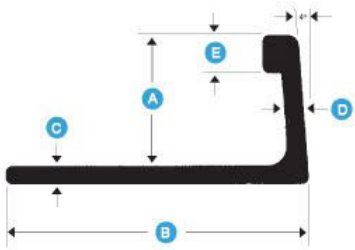

ALUMINUM MOULDING

INFORMATION		
SIZE	QUANTITY	LENGTH
10mm | 12.5mm	25 moulding/packet	96"