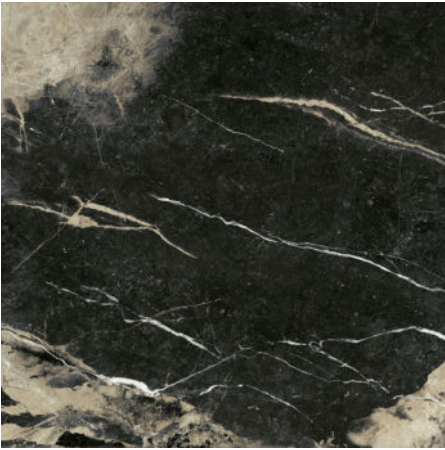

CONTACT - VOG120120
Vogue (120x120cm)
$15.25/Sq.Ft

Addition Slabs Available: 120x260cm (Low Stock/ Special Order)

Important Slab Information:

Slabs are available in limited quantities and are **final sale**. Please ensure you have the proper equipment to safely receive large slabs—**delivery cannot be completed without it**. For local deliveries, charges start at **$300 for up to 3 slabs**, with additional fees for more. **Inquire for full delivery details and availability.**

NOTE: TILE SIZES ARE APPROXIMATE