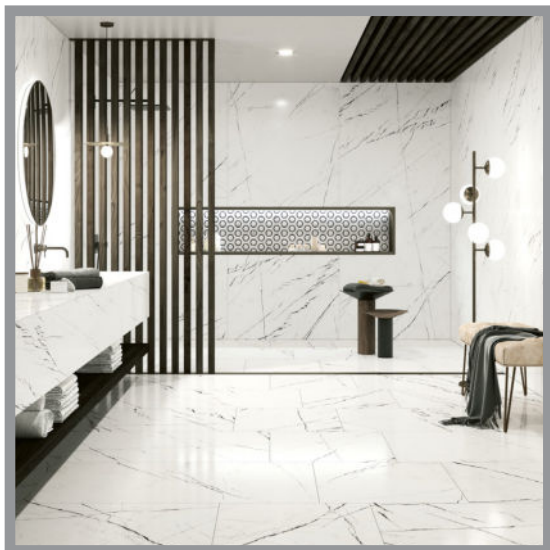

EK MARQUINA WHITE

PORCELAIN | 30x60cm (12"x24") | 60x60cm (24"x24") | 120x120cm (47.2"x47.2")
Want to see the Ek White Marquina Brochure? Visit www.saranatile.com

PACKAGING		**INFORMATION MAY CHANGE WITHOUT NOTICE**						
SIZE	BOX			PALLET			TECHNICAL	
	PIECES	SQ.FT	LBS	PIECES	BOXES	SQ.FT	PEI	MOHS
30x60cm (10 mm aprox)	7	13.56	52.75	280	40	542.4	-	-
60x60cm (10 mm aprox)	4	15.5	68.6	180	30	465	-	-

RECOMMENDED