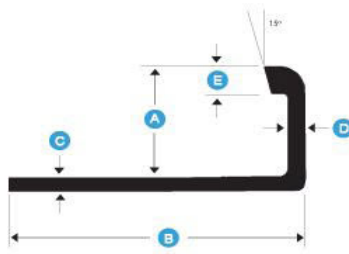

The perfect grout size spacer for 0.5mm, 1mm, 2mm and 3mm.

NOTE: TILE SIZES ARE APPROXIMATE

SARANA | TRIM

PVC Moulding

For All Inquiries Please Call For Pricing

INFORMATION		
SIZE	QUANTITY	LENGTH
8mm 10mm	25 moulding/packet	96"