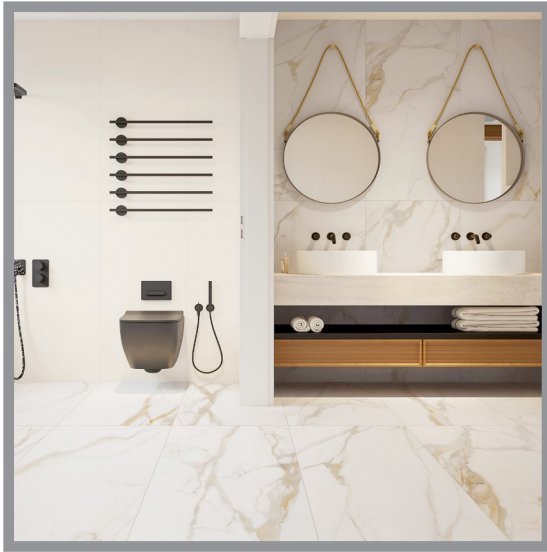

# MACCHIA VECCHIA

PORCELAIN | 30x60cm (12"x24") | 60x60cm (24"x24")

PACKAGING		**INFORMATION MAY CHANGE WITHOUT NOTICE**						
	BOX			PALLET			TECHNICAL	
SIZE	PIECES	SQ.FT	LBS	PIECES	BOXES	SQ.FT	PEI	MOHS
30x60cm	8	15.49	61.60	320	40	619.6	-	-
60x60cm	4	15.49	66	160	40	619.6	-	-