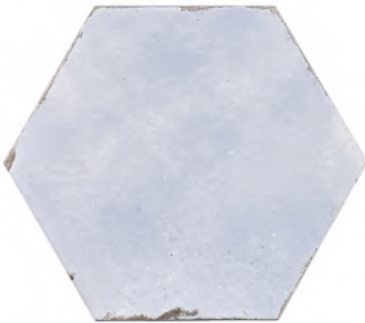

STUDIO

PORCELAIN | 20x24cm (7.87"x9.4")

Want to see the Studio Brochure? Visit www.saranatile.com

PACKAGING				**INFORMATION MAY CHANGE WITHOUT NOTICE**				
	BOX			PALLET			TECHNICAL	
SIZE	PIECES	SQ.FT	LBS	PIECES	BOXES	SQ.FT	PEI	MOHS
20x24cm	25	9.9	38	1125	45	445.5	-	-

STUDIO - SEA
Sea (20x24cm)
\$9.95/Sq.Ft

STUDIO - BLACK
Black (20x24cm)
\$9.95/Sq.Ft

Please Note: Before mixing colors, ensure calibration compatibility. Inquire for assistance if needed.

COMPLIMENTARY WALL TILE

ATLAS

ATLAS - SNOW
Snow (7.5x30cm)
\$10.95/Sq.Ft

ATLAS - SKY
Sky (7.5x30cm)
\$10.95/Sq.Ft

ATLAS - GREY
Grey (7.5x30cm)
\$10.95/Sq.Ft

ATLAS - GRAFITO
Grafito (7.5x30cm)
\$10.95/Sq.Ft

NOTE: TILE SIZES ARE APPROXIMATE