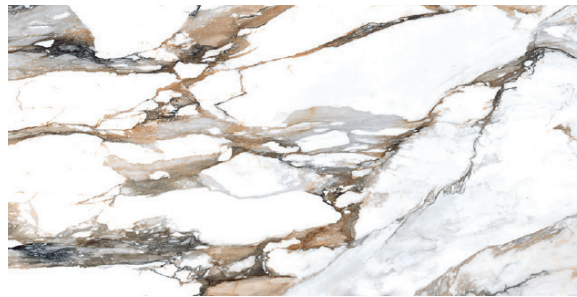

EKGOLD - 60120POL
Calacatta Gold (60x120cm)
POLI
$13.95/Pc