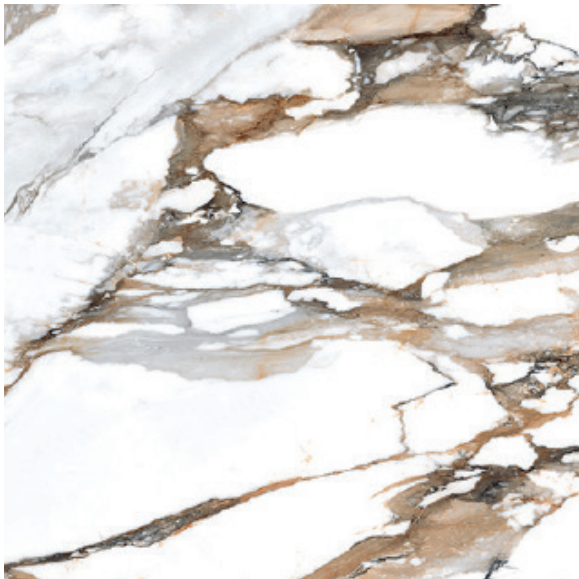

EK GOLD CALACATTA

PORCELAINE | 60x60cm (24"x24") | 60x120cm (23.6"x47.2") | 120x120cm (47.2"x47.2") | 120x270cm (47.2"x106")
30x60cm (11.8"x23.6")

Si vous voulez voir cette page EK Gold Calacatta ? Visiter www.saranatile.com

EKGOLD - 3060POL
Calacatta Gold (30x60cm)
POLI
\$10.90/Pc

EKGOLD - 60120POL
Calacatta Gold (60x120cm)
POLI
\$13.95/Pc

EKGOLD - HEXPOL
Calacatta Gold (30.2x30.2cm)
POLI
(1 Sheet = Approx 0.83 Sq.Ft)
\$36.95/Mcx