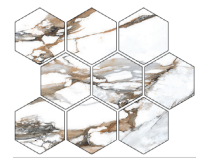

EK GOLD CALACATTA

PORCELAINE | 60x60cm (24"x24") | 60x120cm (23.6"x47.2") | 120x120cm (47.2"x47.2") | 120x270cm (47.2"x106")
30x60cm (11.8"x23.6")

Si vous voulez voir cette page EK Gold Calacatta ? Visiter www.saranatile.com

EKGOLD - 3060POL
Calacatta Gold (30x60cm)
POLI
\$10.90/Pc

EKGOLD - 60120POL
Calacatta Gold (60x120cm)
POLI
\$13.95/Pc

EKGOLD - HEXPOL
Calacatta Gold (30.2x30.2cm)
POLI
(1 Sheet = Approx 0.83 Sq.Ft)
\$36.95/Mcx