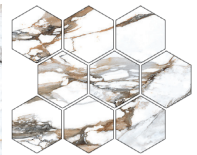

EK GOLD CALACATTA

PORCELAIN | 60x60cm (24"x24") | 60x120cm (23.6"x47.2") | 120x120cm (47.2"x47.2") | 120x270cm (47.2"x106")
30x60cm (11.8"x23.6")

Want to see the Ek Gold Calacatta Brochure? Visit www.saranatile.com

EKGOLD - 3060POL
Calacatta Gold (30x60cm)
POLISHED
\$10.90/Sq.Ft

EKGOLD - 60120POL
Calacatta Gold (60x120cm)
POLISHED
\$13.95/Sq.Ft

EKGOLD - HEXPOL
Calacatta Gold (30.2x30.2cm)
POLISHED
(1 Sheet = Approx 0.83 Sq.Ft)
\$36.95/Pc

EKGOLD - 120120PO
Calacatta Gold (120x120cm)
POLISHED
\$16.15/Sq.Ft

EKGOLD - 120270POL
Calacatta Gold (120x270cm)
6mm Thickness ***POLISHED***
\$23.95/Sq.Ft

Important Slab Information:

Slabs are available in limited quantities and are **final sale**. Please ensure you have the proper equipment to safely receive large slabs—**delivery cannot be completed without it**. For local deliveries, charges start at \$300 for up to 3 slabs, with additional fees for more. **Inquire for full delivery details and availability.**