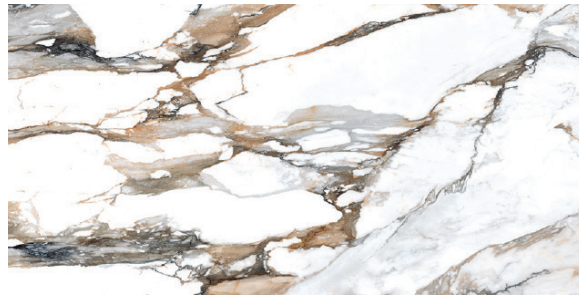

EK GOLD CALACATTA

PORCELAIN | 60x60cm (24"x24") | 60x120cm (23.6"x47.2") | 120x120cm (47.2"x47.2") | 120x270cm (47.2"x106")
30x60cm (11.8"x23.6")

Want to see the Ek Gold Calacatta Brochure? Visit www.saranatile.com

EKGOLD - 3060POL
Calacatta Gold (30x60cm)
POLISHED
\$10.90/Sq.Ft

EKGOLD - 60120POL
Calacatta Gold (60x120cm)
POLISHED
\$13.95/Sq.Ft

EKGOLD - HEXPOL
Calacatta Gold (30.2x30.2cm)
POLISHED
(1 Sheet = Approx 0.83 Sq.Ft)
\$36.95/Pc

EKGOLD - 120120PO
Calacatta Gold (120x120cm)
POLISHED
\$16.15/Sq.Ft

EKGOLD - 120270POL
Calacatta Gold (120x270cm)
6mm Thickness ***POLISHED***
\$23.95/Sq.Ft

Important Slab Information:

Slabs are available in limited quantities and are **final sale**. Please ensure you have the proper equipment to safely receive large slabs—**delivery cannot be completed without it**. For local deliveries, charges start at \$300 for up to 3 slabs, with additional fees for more. **Inquire for full delivery details and availability.**