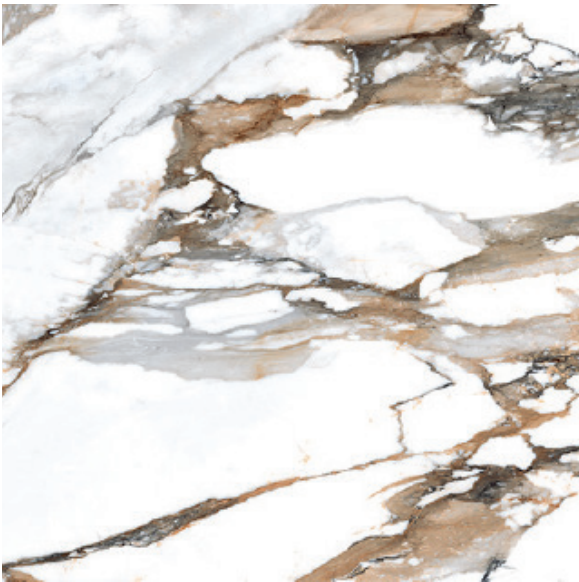

EK GOLD CALACATTA

PORCELAIN | 60x60cm (24"x24") | 60x120cm (23.6"x47.2") | 120x120cm (47.2"x47.2") | 120x270cm (47.2"x106")
30x60cm (11.8"x23.6")

Want to see the Ek Gold Calacatta Brochure? Visit www.saranatile.com

EKGOLD - 3060POL
Calacatta Gold (30x60cm)
POLISHED
\$10.90/Sq.Ft

EKGOLD - 60120POL
Calacatta Gold (60x120cm)
POLISHED
\$13.95/Sq.Ft

EKGOLD - HEXPOL
Calacatta Gold (30.2x30.2cm)
POLISHED
(1 Sheet = Approx 0.83 Sq.Ft)
\$36.95/Pc

EKGOLD - 120120PO
Calacatta Gold (120x120cm)
POLISHED
\$16.15/Sq.Ft

EKGOLD - 120270POL
Calacatta Gold (120x270cm)
6mm Thickness ***POLISHED***
\$23.95/Sq.Ft

Important Slab Information:

Slabs are available in limited quantities and are **final sale**. Please ensure you have the proper equipment to safely receive large slabs—**delivery cannot be completed without it**. For local deliveries, charges start at \$300 for up to 3 slabs, with additional fees for more. **Inquire for full delivery details and availability.**