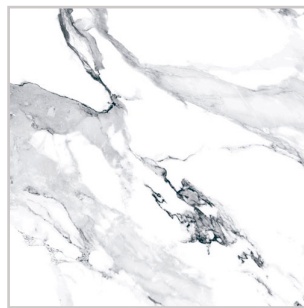

CRASH - BEIHEXPOL
Beige (22.5x32.5cm) *POLISHED*
(1 Sheet = 0.80 Sq.Ft)
\$32.95/Pc

Also Available In Slab:

CRASH - BEIGE280
Beige (120x280cm) *POLISHED*
\$22.95/Sq.Ft

CRASH - BEIGE280M
Beige (120x280cm) *MATTE*
\$19.95/Sq.Ft

CRASH - BLANCO30
Blanco (30x60cm) *MATTE*
\$8.45/Sq.Ft

CRASH - BLAN75POL
Blanco (75x75cm)
POLISHED
\$11.95/Sq.Ft

CRASH - BLANCO75
Blanco (75x75cm) *MATTE*
\$10.95/Sq.Ft

CRASH - BLANCOHEX
Blanco (22.5x32.5cm) *MATTE*
(1 Sheet = 0.80 Sq.Ft)
\$32.95/Pc

CRASH - BLAHEXPOL
Blanco (22.5x32.5cm) *POLISHED*
(1 Sheet = 0.80 Sq.Ft)
\$32.95/Pc

CRASH - BLANCOMOS
Blanco (30x30cm) *MATTE*
\$24.95/Pc

Also Available In Slab:

CRASH - BLAN280
Blanco (120x280cm) *POLISHED*
\$22.95/Sq.Ft