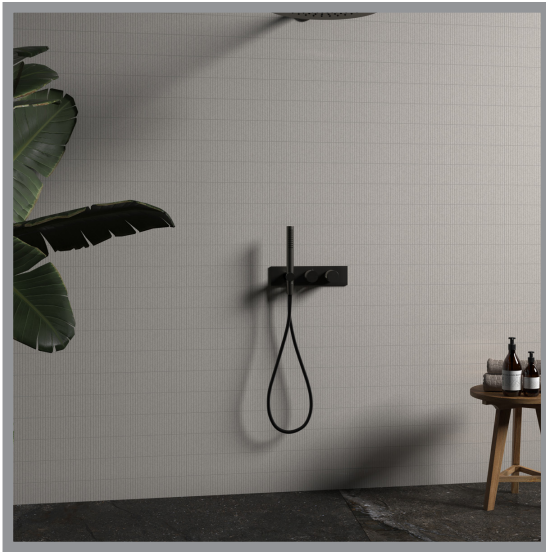

# MURANO

PORCELAIN | 7.5x30cm (2.9"x12")

PACKAGING				**INFORMATION MAY CHANGE WITHOUT NOTICE**						
				BOX		PALLET			TECHNICAL	
SIZE	PIECES	SQ.FT	LBS	PIECES	BOXES	SQ.FT	PEI	MOHS		
7.5x30cm	26	6.35	19.8	3120	120	762	-	-		