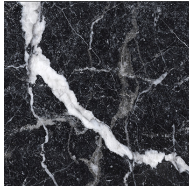

KERA PURO

PORCELAIN | 25x25cm (9.8"x9.8")

PACKAGING			**INFORMATION MAY CHANGE WITHOUT NOTICE**					
	BOX			PALLET			TECHNICAL	
SIZE	PIECES	SQ.FT	LBS	PIECES	BOXES	SQ.FT	PEI	MOHS
25x25cm	20	13.4	52.9	1080	54	723.6	-	-

KERPUR - NERO2525
Nero Marquina (25x25cm)
$8.98/Sq.Ft