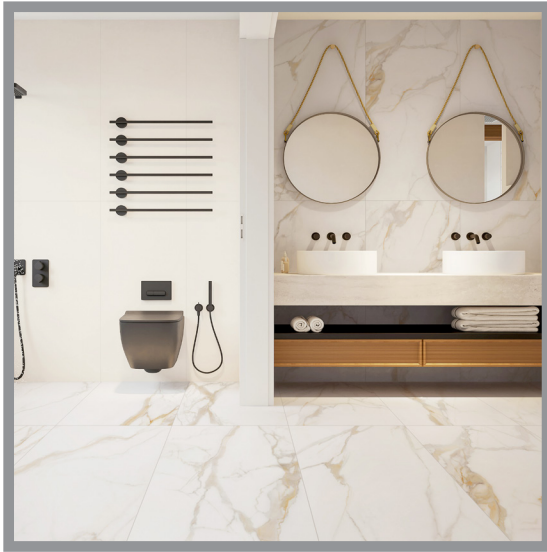

MACCHIA VECCHIA

PORCELAIN | 30x60cm (12"x24") | 60x60cm (24"x24")

PACKAGING		**INFORMATION MAY CHANGE WITHOUT NOTICE**						
	BOX			PALLET			TECHNICAL	
SIZE	PIECES	SQ.FT	LBS	PIECES	BOXES	SQ.FT	PEI	MOHS
30x60cm	8	15.49	61.60	320	40	619.6	-	-
60x60cm	4	15.49	66	160	40	619.6	-	-