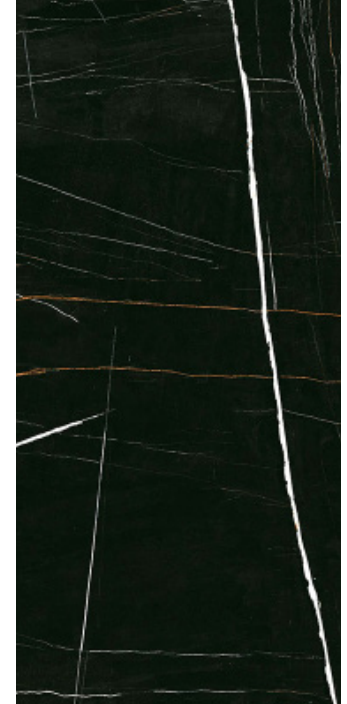

GEO SLABS

RECTIFIED PORCELAIN | 120 x 280cm (47 1/8"x110.2")

CRASH - BEIGE280
Beige (120x280cm) *POLISHED*
\$22.95/Sq.Ft

CRASH - BLAN280
Blanco (120x280cm) *POLISHED*
\$22.95/Sq.Ft

AURORA - G280POL
Gold (120x280cm) *POLISHED*
\$22.95/Sq.Ft

SAHARA - NOIR280-P
Noir (120x280cm) *POLISHED*
\$22.95/Sq.Ft

CRASH - BEIGE280M
Beige (120x280cm) *MATTE*
\$19.95/Sq.Ft

CRASH - BLAN280M
Blanco (120x280cm) *MATTE*
\$19.95/Sq.Ft

AURORA - G280MAT
Gold (120x280cm) *MATTE*
\$19.95/Sq.Ft

SAHARA - NOIR280-M
Noir (120x280cm) *MATTE*
\$19.95/Sq.Ft

- Slabs have limited stock.
- Subject to delivery charges. Please inquire for details.
- All slabs are final sale.
- Ensure you have the proper equipment for accepting large slabs or material cannot be delivered.