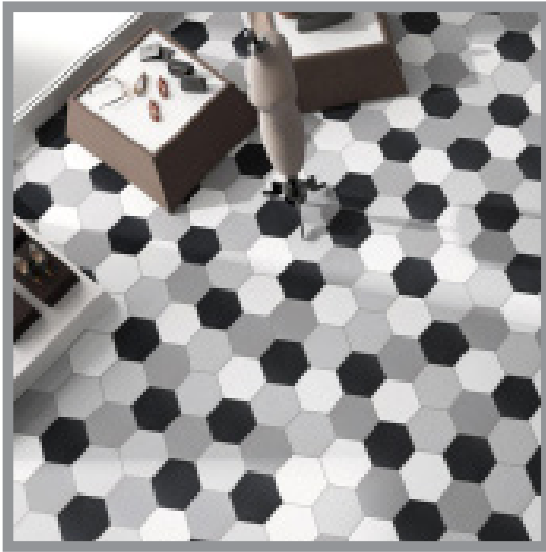

HEX

PORCELAIN | 25x25cm (9.8"x9.8")

Want to see the Hex Brochure? Visit www.saranatile.com

PACKAGING		**INFORMATION MAY CHANGE WITHOUT NOTICE**						
SIZE	BOX			PALLET			TECHNICAL	
	PIECES	SQ.FT	LBS	PIECES	BOXES	SQ.FT	PEI	MOHS
25x25cm	25	11.19	52.9	1200	48	537	Silver/GreyCotton: 4 Black: 3	6
25x25cm New	25	11.19	52.9	1300	52	581.88	Silver/GreyCotton: 4 Black: 3	6

HEX - GREY
Grey (25x25cm)
\$9.95/Sq.Ft

HEX - BLACK
Black (25x25cm)
\$9.95/Sq.Ft

HEX - WHITE
White (25x25cm)
\$9.95/Sq.Ft

HEX - SILVER-N
Silver (25x25cm)
\$9.95/Sq.Ft

HEX - COTTON
Cotton (25x25cm)
\$9.95/Sq.Ft