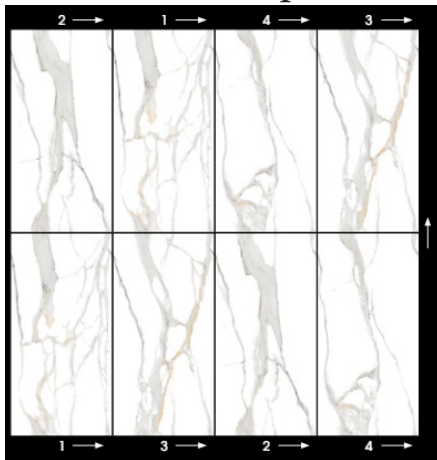

# ENDLESS LOVE

POLISHED PORCELAIN | 60x120cm (24x 48")

[Click Here To See The Endless Love Video](#)

PACKAGING		**INFORMATION MAY CHANGE WITHOUT NOTICE**							
		BOX			PALLET			TECHNICAL	
SIZE	PIECES	SQ.FT	LBS	PIECES	BOXES	SQ.FT	PEI	MOHS	
60x120cm	2	15.49	61.6	68	34	536.66	-	-	

**ENDLES - 60120CG**  
Calacatta Gold (60x120cm)  
\$5.95/Sq.Ft

## Endmatch Composition

**ENDLES - 60120PS**  
Prisma Statuario 60x120cm)  
\$5.95/Sq.Ft