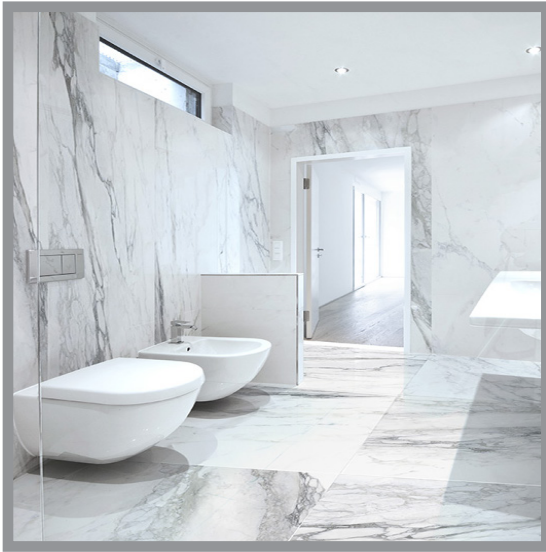

EK BERNINI

PORCELAIN | 60x60cm (24"x24") | 60x120cm (23.6"x47.2") | 120x120cm (47.2"x47.2") | 120x270cm (47.2"x106")
30x60cm (11.8"x23.6") | 7.6x30cm (3"x12")

Want to see the Bernini Brochure? Visit www.saranatile.com