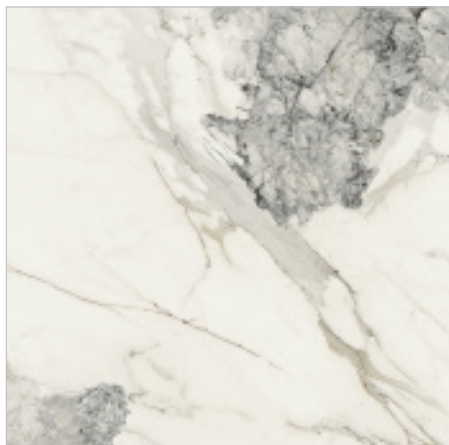

**ONSTAG - VIC60**  
Victoria (60x120cm)  
\$13.25/PC

**ONSTAG - RIV60**  
Riverside (60x120cm)  
\$13.25/PC

**ONSTAG - ADE60**  
Adelphi (60x120cm)  
\$13.25/PC

**ONSTAG - VIC80**  
Victoria (80x80cm)  
\$13.25/PC

**ONSTAG - RIV80**  
Riverside (80x80cm)  
\$13.25/PC

**ONSTAG - ADE80**  
Adelphi (80x80cm)  
\$13.25/PC

**ONSTAG - VIC120**  
Victoria (120x120cm)  
\$15.25/PC

**ONSTAG - RIV120**  
Riverside (120x120cm)  
\$15.25/PC