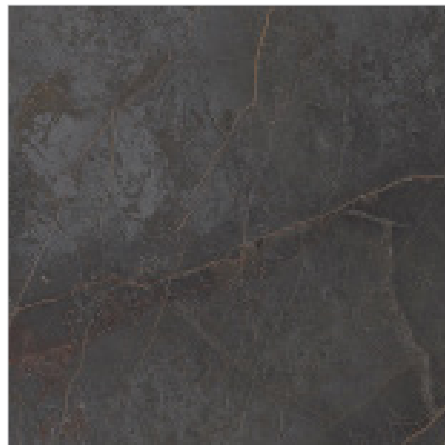

**ONSTAG - RIV80**  
Riverside (80x80cm)  
\$13.25/PC

**ONSTAG - ADE80**  
Adelphi (80x80cm)  
\$13.25/PC

**ONSTAG - VIC120**  
Victoria (120x120cm)  
\$15.25/PC

**ONSTAG - RIV120**  
Riverside (120x120cm)  
\$15.25/PC