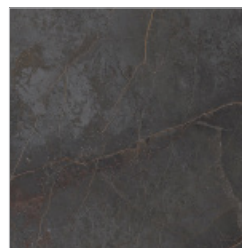

**ONSTAG - VIC60**  
Victoria (60x120cm)  
\$13.25/PC

**ONSTAG - RIV60**  
Riverside (60x120cm)  
\$13.25/PC

**ONSTAG - ADE60**  
Adelphi (60x120cm)  
\$13.25/PC

**ONSTAG - VIC80**  
Victoria (80x80cm)  
\$13.25/PC

**ONSTAG - RIV80**  
Riverside (80x80cm)  
\$13.25/PC

**ONSTAG - ADE80**  
Adelphi (80x80cm)  
\$13.25/PC

**ONSTAG - VIC120**  
Victoria (120x120cm)  
\$15.25/PC

**ONSTAG - RIV120**  
Riverside (120x120cm)  
\$15.25/PC