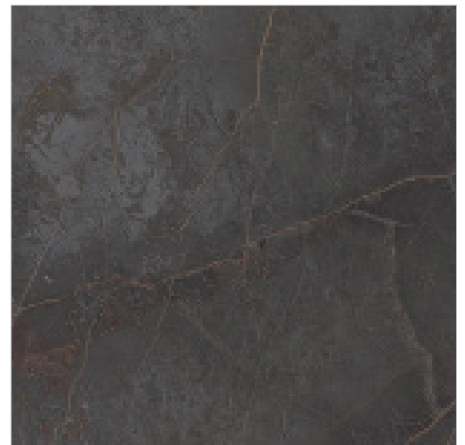

ONSTAG - VIC60
Victoria (60x120cm)
\$13.25/Sq.Ft

ONSTAG - RIV60
Riverside (60x120cm)
\$13.25/Sq.Ft

ONSTAG - ADE60
Adelphi (60x120cm)
\$13.25/Sq.Ft

ONSTAG - VIC80
Victoria (80x80cm)
\$13.25/Sq.Ft

ONSTAG - RIV80
Riverside (80x80cm)
\$13.25/Sq.Ft

ONSTAG - ADE80
Adelphi (80x80cm)
\$13.25/Sq.Ft

ONSTAG - VIC120
Victoria (120x120cm)
\$15.25/Sq.Ft

ONSTAG - RIV120
Riverside (120x120cm)
\$15.25/Sq.Ft

ONSTAG - ADE120
Adelphi (120x120cm)
\$15.25/Sq.Ft

NOTE: TILE SIZES ARE APPROXIMATE