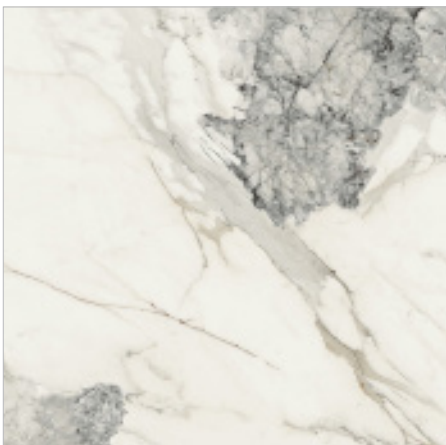

ONSTAG - VIC120
Victoria (120x120cm)
$15.25/Sq.Ft