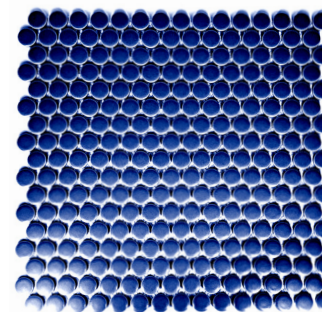

MHPENN - P011
Gray Penny (30x30cm)
1pc=1 sq.ft APPROX *Matte*
\$13.95/Sheet

MHPENN - P005
Ivory Penny (30x30cm)
1pc=1 sq.ft APPROX *Glossy*
\$13.95/Sheet

MHPENN - P008
Dark Gray Penny (30x30cm)
1pc=1 sq.ft APPROX *Glossy*
\$13.95/Sheet

MHPENN - P007
Dark Gray Penny (30x30cm)
1pc=1 sq.ft APPROX *Matte*
\$13.95/Sheet

MHPENN - P013
Dark Blue Penny (30x30cm)
1pc=1 sq.ft APPROX *Glossy*
\$13.95/Sheet

NOTE: TILE SIZES ARE APPROXIMATE