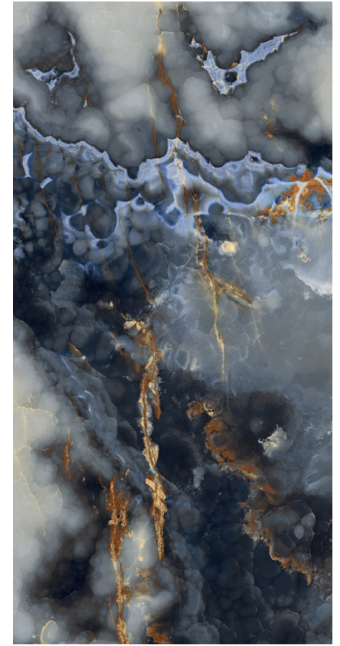

EK SLABS

PORCELAIN | 120x270cm (47.2"x106") | 120x280cm (47.2"x110.2")

Want to see the Ek Slabs Brochure? Visit www.saranatile.com

EKAGAT - BLU270POL
Agata Blue
6mm Thickness ***POLISHED***
\$23.95/Sq.Ft

EKAGAT - OYS270POL
Agata Oyster
6mm Thickness ***POLISHED***
\$23.95/Sq.Ft

EKONYX - GRE270POL
Onyx Grey
6mm Thickness ***POLISHED***
\$23.95/Sq.Ft

EKETER - BLU270POL
Eternal Blue
6mm Thickness ***POLISHED***
\$23.95/Sq.Ft

EKSAHA-BLACK
SaharaNoir ~ Black
6mm Thickness ***POLISHED***
\$23.95/Sq.Ft

EKSAHA - WHITE
SaharaNoir ~ White
6mm Thickness ***POLISHED***
\$23.95/Sq.Ft

- Slabs have limited stock.
- Subject to delivery charges. Please inquire for details.
- All slabs are final sale.
- Ensure you have the proper equipment for accepting large slabs or material cannot be delivered.