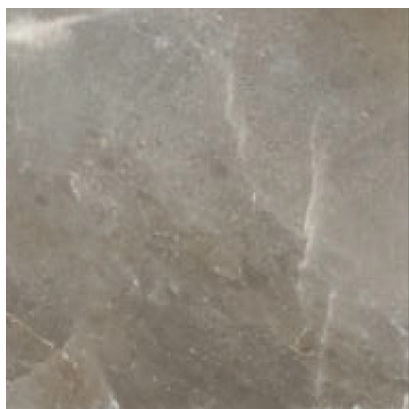

RECOMMENDED

SALT - 3060ASH

Ash (30x60cm)
\$7.35/Pc

SALT - 3060DES

Desert (30x60cm)
\$7.35/Pc

SALT - 3060ICE

Ice (30x60cm)
\$7.35/Pc

SALT - 6060ASH

Ash (60x60cm)
\$7.95/Pc

SALT - 6060DES

Desert (60x60cm)
\$7.95/Pc

SALT - 6060ICE

Ice (60x60cm)
\$7.95/Pc

SALT - HEXASH

Hex Ash (30x34cm)
(1 Sheet = 1.10/Sq.Ft)
\$31.95/Mcx

SALT - HEXDES