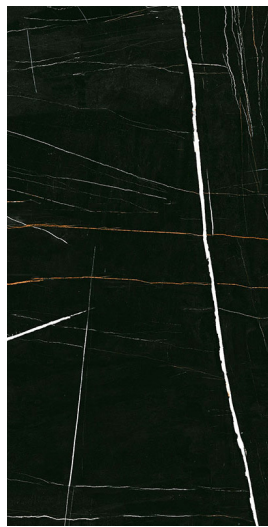

SAHARA

RECTIFIED POLISHED PORCELAIN | 60x120cm(23.6"x47.2")

Want to see the Sahara Brochure? Visit www.saranatile.com

PACKAGING **INFORMATION MAY CHANGE WITHOUT NOTICE**

| SIZE | BOX | | | PALLET | | | TECHNICAL | |
|----------|--------|-------|-----|--------|-------|-------|-----------|------|
| | PIECES | SQ.FT | LBS | PIECES | BOXES | SQ.FT | PEI | MOHS |
| 60x120cm | 2 | 15.5 | | 64 | 32 | 496 | - | - |

SAHARA - BLANCO
\$11.95/Sq.Ft

SAHARA - NOIR
\$12.95/Sq.Ft

SAHARA - BLANHEX-P
Blanco (22.5x32.5cm) *Polished*
(1 Sheet = 0.80 Sq.Ft)
\$32.95/Pc

SAHARA - NOIRHEX-P
Noir (22.5x32.5cm) *Polished*
(1 Sheet = 0.80 Sq.Ft)
\$32.95/Pc