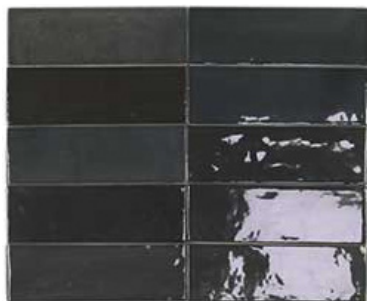

SAFI - WHITE
White (5.2 x 16 cm)
\$10.95/Pc

SAFI - GREY
Grey (5.2 x 16 cm)
\$10.95/Pc

SAFI - NUDE
Nude (5.2 x 16 cm)
\$10.95/Pc

SAFI - AQUA
Aqua (5.2 x 16 cm)
\$10.95/Pc

SAFI - MINT
Mint (5.2 x 16 cm)
\$10.95/Pc

SAFI - COBALT
White (5.2 x 16 cm)
\$10.95/Pc

SAFI - GRAPHITE
Graphite (5.2 x 16 cm)
\$10.95/Pc

SAFI - EMERALD
Emerald (5.2 x 16 cm)
\$10.95/Pc

NOTEZ: LES GRANDEURS SONT APPROXIMATIFS.