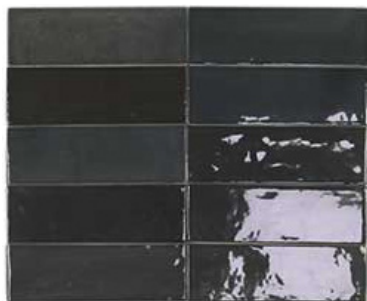

# SAFI

WALL | 5.2 x 16 cm (2"x 6")

Want to see the Safi Brochure? Visit [www.saranatile.com](http://www.saranatile.com)

PACKAGING		**INFORMATION MAY CHANGE WITHOUT NOTICE**						
	BOX			PALLET			TECHNICAL	
SIZE	PIECES	SQ.FT	LBS	PIECES	BOXES	SQ.FT	PEI	MOHS
5.2 x 16 cm	85	7.6	21	8500	100	760	-	-

**VARIEGATED SHADING**

**MADE IN SPAIN**

**SAFI - WHITE**  
White (5.2 x 16 cm)  
\$10.95/Sq.Ft

**SAFI - GREY**  
Grey (5.2 x 16 cm)  
\$10.95/Sq.Ft

**SAFI - NUDE**  
Nude (5.2 x 16 cm)  
\$10.95/Sq.Ft

**SAFI - AQUA**  
Aqua (5.2 x 16 cm)  
\$10.95/Sq.Ft

**SAFI - MINT**  
Mint (5.2 x 16 cm)  
\$10.95/Sq.Ft

**SAFI - COBALT**  
White (5.2 x 16 cm)  
\$10.95/Sq.Ft

**SAFI - GRAPHITE**  
Graphite (5.2 x 16 cm)  
\$10.95/Sq.Ft

**SAFI - EMERALD**  
Emerald (5.2 x 16 cm)  
\$10.95/Sq.Ft