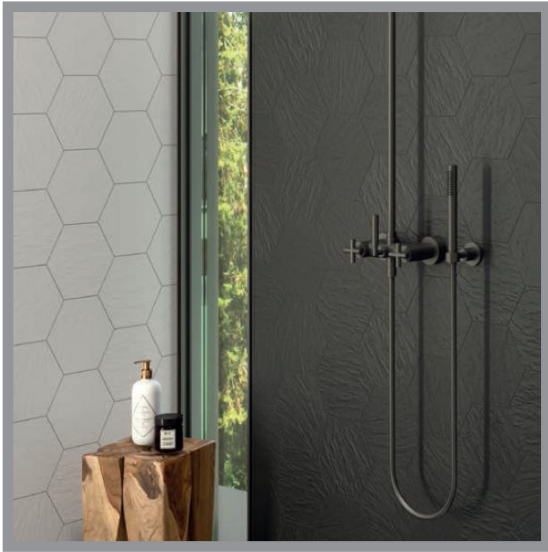

# NORLAND

PORCELAIN | 20x23cm (7.87"x9") | 20x24cm (7.87"x9.4") | 8x33cm (3.1"x12.99")

Want to see the Norland Brochure? Visit [www.saranatile.com](http://www.saranatile.com)

PACKAGING				**INFORMATION MAY CHANGE WITHOUT NOTICE**				
	BOX			PALLET			TECHNICAL	
SIZE	PIECES	SQ.FT	LBS	PIECES	BOXES	SQ.FT	PEI	MOHS
20x24cm	25	9.85	36.7	1500	60	591	-	-
8x33cm	48	13.67	45.9	2304	48	656.16	-	-
New 20x23cm	24	9	-	1152	48	432	-	-
New 8x33cm	32	9	-	2432	76	684	-	-