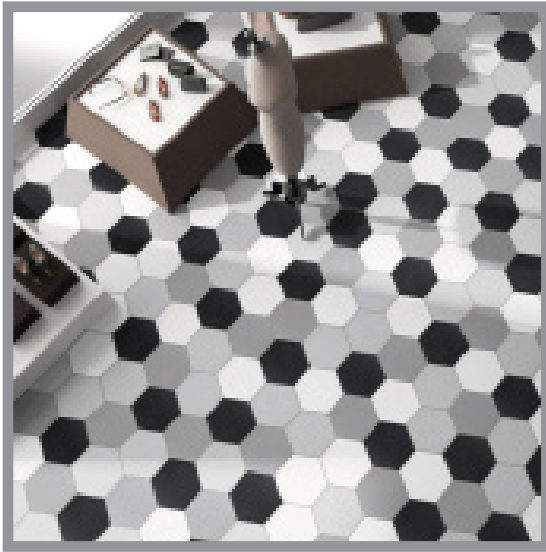

HEX

PORCELAIN | 25x25cm (9.8"x9.8")

Want to see the Hex Brochure? Visit www.saranatile.com

PACKAGING				**INFORMATION MAY CHANGE WITHOUT NOTICE**				
	BOX			PALLET			TECHNICAL	
SIZE	PIECES	SQ.FT	LBS	PIECES	BOXES	SQ.FT	PEI	MOHS
25x25cm	25	11.19	52.9	1200	48	537	Silver/GreyCotton: 4 Black: 3	6

HEX - GREY
Grey (25x25cm)
\$9.95/Sq.Ft

HEX - BLACK
Black (25x25cm)
\$9.95/Sq.Ft

HEX - WHITE
White (25x25cm)
\$9.95/Sq.Ft

HEX - SILVER
Silver (25x25cm)
\$9.95/Sq.Ft

HEX - COTTON
Cotton (25x25cm)
\$9.95/Sq.Ft