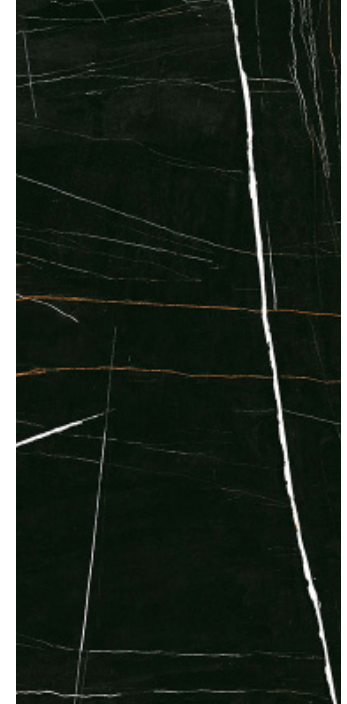

GEO SLABS

RECTIFIED PORCELAIN | 120 x 280cm (47 1/8"x110.2")

CRASH - BEIGE280
Beige (120x280cm) *POLISHED*
\$22.95/Sq.Ft

CRASH - BEIGE280M
Beige (120x280cm) *MATTE*
\$19.95/Sq.Ft

CRASH - BLAN280
Blanco (120x280cm) *POLISHED*
\$22.95/Sq.Ft

CRASH - BLAN280M
Blanco (120x280cm) *MATTE*
\$19.95/Sq.Ft

AURORA - G280POL
Gold (120x280cm) *POLISHED*
\$22.95/Sq.Ft

AURORA - G280MAT
Gold (120x280cm) *MATTE*
\$19.95/Sq.Ft

SAHARA - NOIR280-P
Noir (120x280cm) *POLISHED*
\$22.95/Sq.Ft

SAHARA - NOIR280-M
Noir (120x280cm) *MATTE*
\$19.95/Sq.Ft

NOTE: TILE SIZES ARE APPROXIMATE