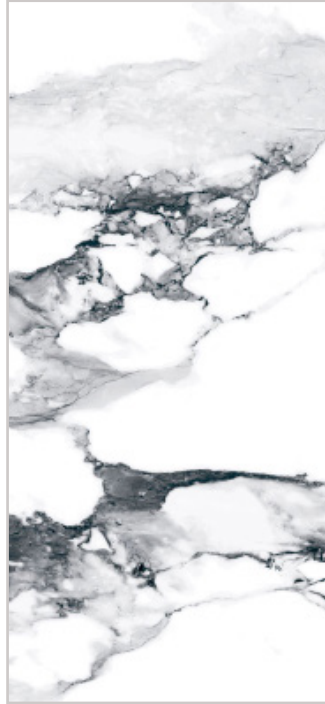

GEO SLABS

RECTIFIED PORCELAIN | 120 x 280cm (47 1/8"x110.2")

CRASH - BEIGE280
Beige (120x280cm) *POLISHED*
\$22.95/Sq.Ft

CRASH - BEIGE280M
Beige (120x280cm) *MATTE*
\$19.95/Sq.Ft

CRASH - BLAN280
Blanco (120x280cm) *POLISHED*
\$22.95/Sq.Ft

CRASH - BLAN280M
Blanco (120x280cm) *MATTE*
\$19.95/Sq.Ft

AURORA - G280POL
Gold (120x280cm) *POLISHED*
\$22.95/Sq.Ft

AURORA - G280MAT
Gold (120x280cm) *MATTE*
\$19.95/Sq.Ft

SAHARA - NOIR280-P
Noir (120x280cm) *POLISHED*
\$22.95/Sq.Ft

SAHARA - NOIR280-M
Noir (120x280cm) *MATTE*
\$19.95/Sq.Ft

NOTE: TILE SIZES ARE APPROXIMATE