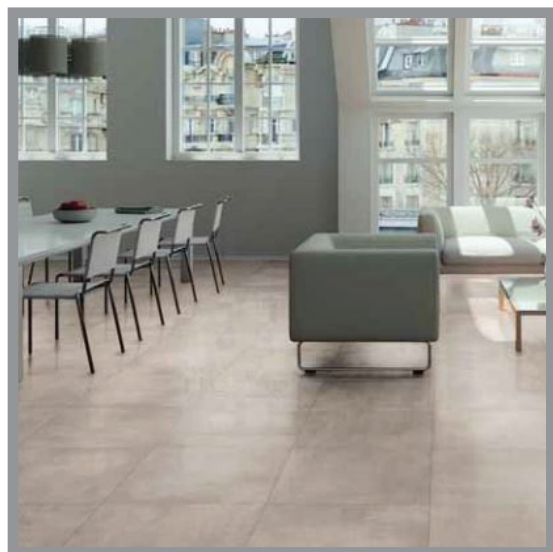

RECOMMENDED

FLOW - WHITE10MA
White (10x40cm) **Mat**
\$15.99/Pc

FLOW - BLACK10MA
Black (10x40cm) **Mat**
\$15.99/Pc

FLOW - GREY10MA
Grey (10x40cm) **Mat**
\$15.99/Pc

FLOW - SMOKE10MA
Smoke (10x40cm) **Mat**
\$15.99/Pc