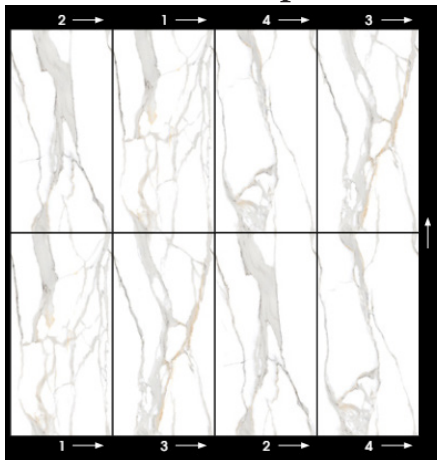

ENDLESS LOVE

POLISHED PORCELAIN | 60x120cm (24x 48")

Want to see the Endless Love Brochure? Visit www.saranatile.com

PACKAGING		**INFORMATION MAY CHANGE WITHOUT NOTICE**							
		BOX			PALLET			TECHNICAL	
SIZE	PIECES	SQ.FT	LBS	PIECES	BOXES	SQ.FT	PEI	MOHS	
60x120cm	2	15.49	61.6	68	34	536.66	-	-	

ENDLES - 60120CG
Calacatta Gold (60x120cm)
\$5.95/Sq.Ft

Endmatch Composition

ENDLES - 60120PS
Prisma Statuario 60x120cm)
\$5.95/Sq.Ft

Endmatch Composition

NOTE: TILE SIZES ARE APPROXIMATE