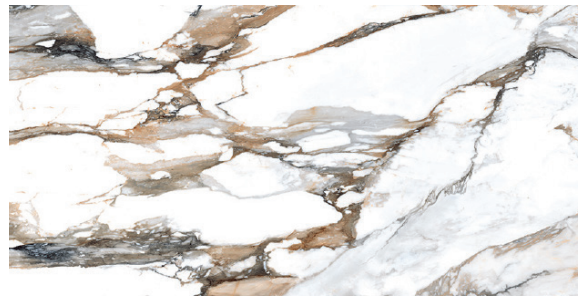

RECOMMENDED

EKGOLD - 3060POL
Calacatta Gold (30x60cm)
POLI
\$10.90/Pc

EKGOLD- 6060POL
Calacatta Gold (60x60cm)
POLI
\$11.95/Pc

EKGOLD - 60120POL
Calacatta Gold (60x120cm)
POLI
\$13.95/Pc

EKGOLD - HEXPOL
Calacatta Gold (30.2x30.2cm)
POLI
(1 Sheet = Approx 0.83 Sq.Ft)
\$36.95/Mcx