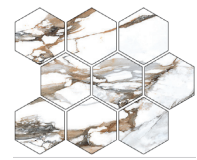

RECOMMENDED

EKGOLD - 3060POL
Calacatta Gold (30x60cm)
POLI
\$10.90/Pc

EKGOLD- 6060POL
Calacatta Gold (60x60cm)
POLI
\$11.95/Pc

EKGOLD - 60120POL
Calacatta Gold (60x120cm)
POLI
\$13.95/Pc

EKGOLD - HEXPOL
Calacatta Gold (30.2x30.2cm)
POLI
(1 Sheet = Approx 0.83 Sq.Ft)
\$36.95/Mcx

EKGOLD - HEXMAT
Black (30.2x30.2cm) *MATTE*
(1 Sheet = Approx 0.83 Sq.Ft)
\$31.95/Mcx

EKGOLD - 3161MAT
Calacatta Gold (31x61cm)
MAT
\$8.35/Pc

EKGOLD - 120120PO
Calacatta Gold (120x120cm)
POLI
\$16.15/Pc