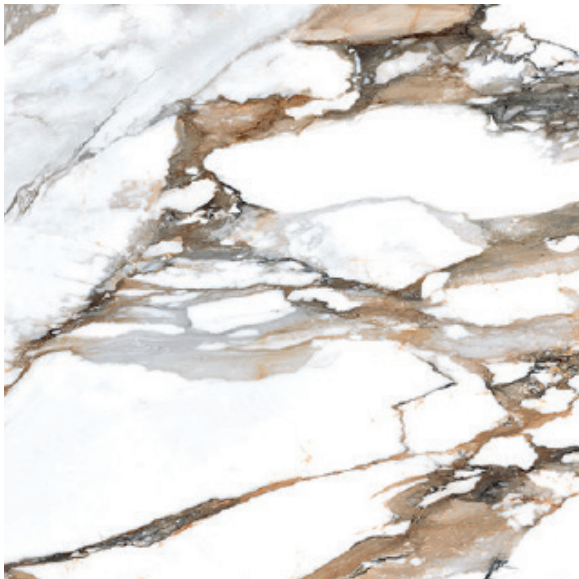

RECOMMENDED

EKGOLD - 3060POL
Calacatta Gold (30x60cm)
POLI
\$10.90/Pc

EKGOLD- 6060POL
Calacatta Gold (60x60cm)
POLI
\$11.95/Pc

EKGOLD - 60120POL
Calacatta Gold (60x120cm)
POLI
\$13.95/Pc

EKGOLD - HEXPOL
Calacatta Gold (30.2x30.2cm)
POLI
(1 Sheet = Approx 0.83 Sq.Ft)
\$36.95/Mcx

EKGOLD - HEXMAT
Black (30.2x30.2cm) *MATTE*
(1 Sheet = Approx 0.83 Sq.Ft)
\$31.95/Mcx

EKGOLD - 3161MAT
Calacatta Gold (31x61cm)
MAT
\$8.35/Pc

EKGOLD - 120120PO
Calacatta Gold (120x120cm)
POLI
\$16.15/Pc