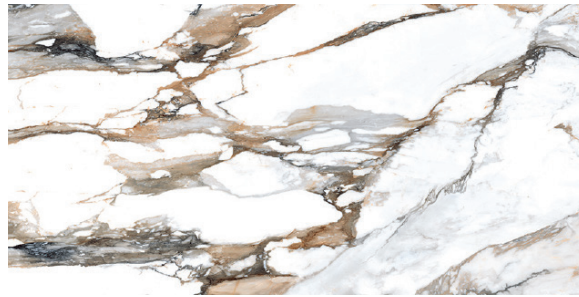

EKGOLD - 3060POL
Calacatta Gold (30x60cm)
POLISHED
\$10.90/Sq.Ft

EKGOLD- 6060POL
Calacatta Gold (60x60cm)
POLISHED
\$11.95/Sq.Ft

EKGOLD - 60120POL
Calacatta Gold (60x120cm)
POLISHED
\$13.95/Sq.Ft

EKGOLD - HEXPOL
Calacatta Gold (30.2x30.2cm)
POLISHED
(1 Sheet = Approx 0.83 Sq.Ft)
\$36.95/Pc

EKGOLD - HEXMAT
Black (30.2x30.2cm) ***MATTE***
(1 Sheet = Approx 0.83 Sq.Ft)
\$31.95/Pc

EKGOLD - 3161MAT
Calacatta Gold (31x61cm)
MATTE
\$8.35/Sq.Ft

EKGOLD - 120120PO
Calacatta Gold (120x120cm)
POLISHED
\$16.15/Sq.Ft