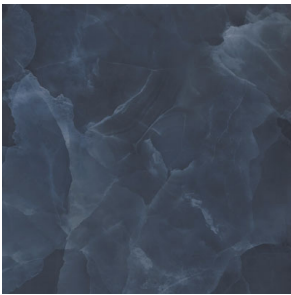

EK ONYX BLUE

POLISHED PORCELAIN | 60x60cm (24"x24") | 60x120cm (23.6"x47.2") | 120x280cm (47.2"x110.2")

Want to see the Onyx Blue Brochure? Visit www.saranatile.com

PACKAGING		**INFORMATION MAY CHANGE WITHOUT NOTICE**						
SIZE	BOX			PALLET			TECHNICAL	
	PIECES	SQ.FT	LBS	PIECES	BOXES	SQ.FT	PEI	MOHS
60x60cm (10 mm aprox)	4	15.5	68.2	180	30	465	-	-
60x120cm (10 mm aprox)	2	15.5	64.64	70	35	542.5	-	-

EKONYX - B6060POL
Blue (60x60cm) *POLISHED*
\$11.95/Sq.Ft

EKONYX - B60120POL
Blue (60x120cm) *POLISHED*
\$13.95/Sq.Ft

EKONYX - 930POL
Blue (9.9x30.2cm)
POLISHED
\$12.95/Sq.Ft

EKONYX - BL120280P
Blue (120x280cm) *POLISHED*
\$23.95/Sq.Ft