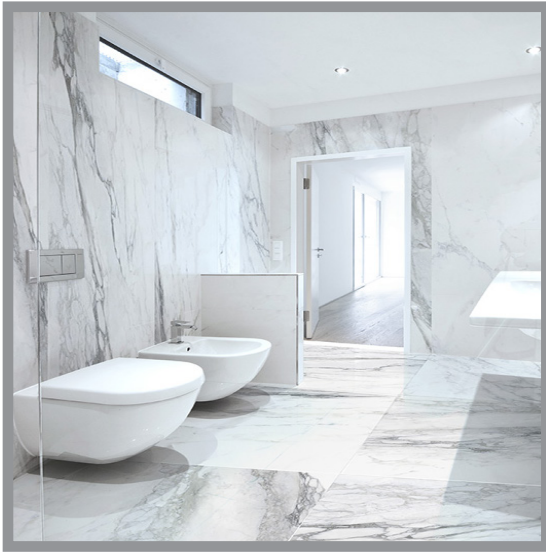

# EK BERNINI

PORCELAIN | 60x60cm (24"x24") | 60x120cm (23.6"x47.2") | 120x120cm (47.2"x47.2") | 120x270cm (47.2"x106")  
30x60cm (11.8"x23.6") | 7.6x30cm (3"x12")

Want to see the Bernini Brochure? Visit [www.saranatile.com](http://www.saranatile.com)