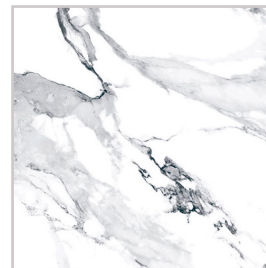

CRASH - BLAN60POL
Blanco (60x60cm)
POLI
$9.59/Pc