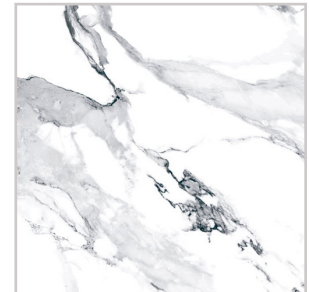

CRASH - BEIGE280
Beige (120x280cm) *POLISHED*
$22.95/Sq.Ft

CRASH - BEIGE280M
Beige (120x280cm) *MATTE*
$19.95/Sq.Ft

CRASH - BLAN75POL
Blanco (75x75cm)
POLISHED
$11.95/Sq.Ft

CRASH - BLANCO120
Blanco (60x120cm)*MATTE*
$11.45/Sq.Ft

Also Availabe In Slab:

CRASH - BLAN280
Blanco (120x280cm) *POLISHED*
$22.95/Sq.Ft

CRASH - BLAN280M
Blanco (120x280cm) *MATTE*
$19.95/Sq.Ft

NOTE: TILE SIZES ARE APPROXIMATE