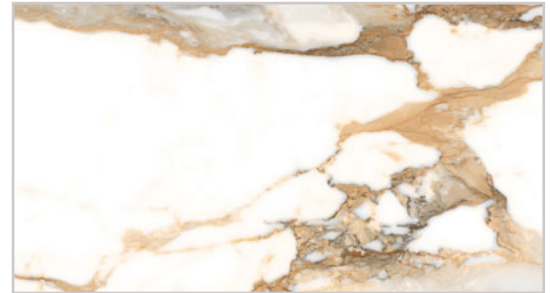

CRASH - BEIGE30
Beige (30x60cm) *POLISHED*
\$9.45/Sq.Ft

CRASH - BEIGE60
Beige (60x60cm)*POLISHED*
\$9.59/Sq.Ft

CRASH - BEIGE75
Beige (75x75cm)*POLISHED*
\$11.95/Sq.Ft

CRASH - BEIGE120
Beige (60x120cm)*POLISHED*
\$12.55/Sq.Ft