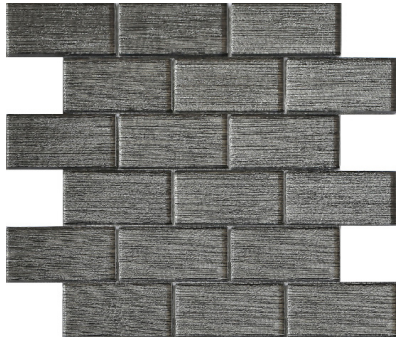

FABRIC GLASS

GLASS - FABGM0C13
GM0133C-13 (30x30cm sheet)
(1 Pc = 0.98 Sq.Ft)
\$21.95/Sheet

GLASS - FABGM0C14
GM0133C-14 (30x30cm sheet)
(1 Pc = 0.98 Sq.Ft)
\$21.95/Sheet

GLASS - FABGM0C15
GM0133C-15 (30x30cm sheet)
(1 Pc = 0.98 Sq.Ft)
\$21.95/Sheet

GLASS ALEXANDER GLOSSY

GLASS - SW6255
Glossy SW6255
1Pc = 7.5 Mcx Approx
(6x20cm)
\$2.55/Sheet

GLASS - 4004-4B
Glossy 4004-4B
1Pc = 7.5 Mcx Approx
(6x20cm)
\$2.55/Sheet

GLASS - SW7075
Glossy SW7075
1Pc = 7.5 Mcx Approx
(6x20cm)
\$2.55/Sheet

PLEASE NOTE THAT MOSAICS MAY BE EITHER GLASS OR STONE, OR A COMBINATION OF BOTH. NOTE: TILE SIZES ARE APPROXIMATE