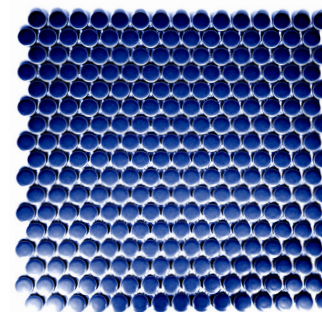

MHPENN - P011
Gray Penny (30x30cm)
1pc=1 sq.ft APPROX *Matte*
\$13.95/Sheet

MHPENN - P005
Ivory Penny (30x30cm)
1pc=1 sq.ft APPROX *Glossy*
\$13.95/Sheet

MHPENN - P006
Ivory Penny (30x30cm)
1pc=1 sq.ft APPROX *Matte*
\$13.95/Sheet

MHPENN - P008
Dark Gray Penny (30x30cm)
1pc=1 sq.ft APPROX *Glossy*
\$13.95/Sheet

MHPENN - P007
Dark Gray Penny (30x30cm)
1pc=1 sq.ft APPROX *Matte*
\$13.95/Sheet

MHPENN - P013
Dark Blue Penny (30x30cm)
1pc=1 sq.ft APPROX *Glossy*
\$13.95/Sheet

NOTE: TILE SIZES ARE APPROXIMATE