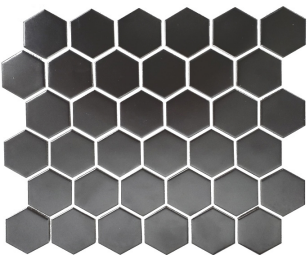

**MHPENN - H004**  
Black Hexagon (30x26cm)  
1pc=0.84 sq.ft APPROX *\*Matte\**  
\$12.65/Sheet

**MHPENN - H001**  
White Hexagon (30x26cm)  
1pc=0.84 sq.ft APPROX *\*Glossy\**  
\$12.65/Sheet

**MHPENN - H002**  
White Hexagon (30x26cm)  
1pc=0.84 sq.ft APPROX *\*Matte\**  
\$12.65/Sheet

**MHPENN - H008**  
Dark Grey Hexagon (30x26cm)  
1pc=0.84 sq.ft APPROX *\*Glossy\**  
\$12.65/Sheet

**MHPENN - H007**  
Dark Grey Hexagon (30x26cm)  
1pc=0.84 sq.ft APPROX *\*Matte\**  
\$12.65/Sheet

**MHPENN - H009**  
Light Grey Hexagon (30x26cm)  
1pc=0.84 sq.ft APPROX *\*Glossy\**  
\$12.65/Sheet

**MHPENN - H011**  
Light Grey Hexagon (30x26cm)  
1pc=0.84 sq.ft APPROX *\*Matte\**  
\$12.65/Sheet

**MHPENN - X002**  
White Hexagon (26x27cm)  
1pc=0.8 sq.ft APPROX *\*Matte\**  
\$12.25/Sheet

**MHPENN - X011**  
Grey Hexagon (26x27cm)  
1pc=0.8 sq.ft APPROX *\*Matte\**  
\$12.25/Sheet

**GENHEX - BLACKMAT**  
Black Hexagon (32.3x29.2cm)  
1pc=1 sq.ft APPROX *\*Matte\**  
\$13.55/Sheet

*\*NOTE: TILE SIZES ARE APPROXIMATE\**