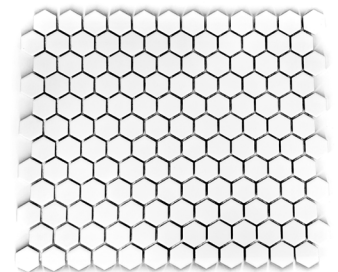

# MH HEXAGON

PORCELAIN | Want to see the MH Hexagon Brochure? Visit [www.saranatile.com](http://www.saranatile.com)

**MHPENN - H003**  
Black Hexagon (30x26cm)  
1pc=0.84 sq.ft APPROX *\*Glossy\**  
\$12.65/Sheet

**MHPENN - H004**  
Black Hexagon (30x26cm)  
1pc=0.84 sq.ft APPROX *\*Matte\**  
\$12.65/Sheet

**MHPENN - H001**  
White Hexagon (30x26cm)  
1pc=0.84 sq.ft APPROX *\*Glossy\**  
\$12.65/Sheet

**MHPENN - H002**  
White Hexagon (30x26cm)  
1pc=0.84 sq.ft APPROX *\*Matte\**  
\$12.65/Sheet

**MHPENN - H008**  
Dark Grey Hexagon (30x26cm)  
1pc=0.84 sq.ft APPROX *\*Glossy\**  
\$12.65/Sheet

**MHPENN - H007**  
Dark Grey Hexagon (30x26cm)  
1pc=0.84 sq.ft APPROX *\*Matte\**  
\$12.65/Sheet

**MHPENN - H009**  
Light Grey Hexagon (30x26cm)  
1pc=0.84 sq.ft APPROX *\*Glossy\**  
\$12.65/Sheet

**GENHEX - BLACKMAT**  
Black Hexagon (32.3x29.2cm)  
1pc=1 sq.ft APPROX *\*Matte\**  
\$13.55/Sheet

*\*NOTE: TILE SIZES ARE APPROXIMATE\**