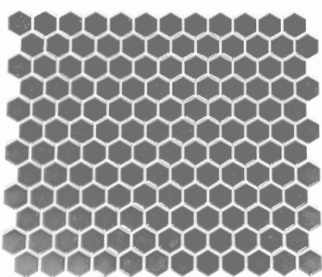

# MH HEXAGON

PORCELAIN | Want to see the MH Hexagon Brochure? Visit [www.saranatile.com](http://www.saranatile.com)

**MHPENN - H003**  
Black Hexagon (30x26cm)  
1pc=0.84 sq.ft APPROX *\*Glossy\**  
\$12.65/Sheet

**MHPENN - H004**  
Black Hexagon (30x26cm)  
1pc=0.84 sq.ft APPROX *\*Matte\**  
\$12.65/Sheet

**MHPENN - H001**  
White Hexagon (30x26cm)  
1pc=0.84 sq.ft APPROX *\*Glossy\**  
\$12.65/Sheet

**MHPENN - H002**  
White Hexagon (30x26cm)  
1pc=0.84 sq.ft APPROX *\*Matte\**  
\$12.65/Sheet

**MHPENN - H008**  
Dark Grey Hexagon (30x26cm)  
1pc=0.84 sq.ft APPROX *\*Glossy\**  
\$12.65/Sheet

**MHPENN - H007**  
Dark Grey Hexagon (30x26cm)  
1pc=0.84 sq.ft APPROX *\*Matte\**  
\$12.65/Sheet

**MHPENN - H009**  
Light Grey Hexagon (30x26cm)  
1pc=0.84 sq.ft APPROX *\*Glossy\**  
\$12.65/Sheet

**GENHEX - BLACKMAT**  
Black Hexagon (32.3x29.2cm)  
1pc=1 sq.ft APPROX *\*Matte\**  
\$13.55/Sheet

*\*NOTE: TILE SIZES ARE APPROXIMATE\**