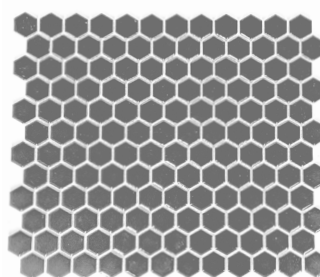

# MH HEXAGON

PORCELAIN | Want to see the MH Hexagon Brochure? Visit [www.saranatile.com](http://www.saranatile.com)

**MHPENN - H003**  
Black Hexagon (30x26cm)  
1pc=0.84 sq.ft APPROX *\*Glossy\**  
\$12.65/Sheet

**MHPENN - H004**  
Black Hexagon (30x26cm)  
1pc=0.84 sq.ft APPROX *\*Matte\**  
\$12.65/Sheet

**MHPENN - H001**  
White Hexagon (30x26cm)  
1pc=0.84 sq.ft APPROX *\*Glossy\**  
\$12.65/Sheet

**MHPENN - H002**  
White Hexagon (30x26cm)  
1pc=0.84 sq.ft APPROX *\*Matte\**  
\$12.65/Sheet

**MHPENN - H008**  
Dark Grey Hexagon (30x26cm)  
1pc=0.84 sq.ft APPROX *\*Glossy\**  
\$12.65/Sheet

**MHPENN - H007**  
Dark Grey Hexagon (30x26cm)  
1pc=0.84 sq.ft APPROX *\*Matte\**  
\$12.65/Sheet

**MHPENN - H009**  
Light Grey Hexagon (30x26cm)  
1pc=0.84 sq.ft APPROX *\*Glossy\**  
\$12.65/Sheet

**MHPENN - H011**  
Light Grey Hexagon (30x26cm)  
1pc=0.84 sq.ft APPROX *\*Matte\**  
\$12.65/Sheet

**MHPENN - X002**  
White Hexagon (26x27cm)  
1pc=0.8 sq.ft APPROX *\*Matte\**  
\$12.25/Sheet

**MHPENN - X011**  
Grey Hexagon (26x27cm)  
1pc=0.8 sq.ft APPROX *\*Matte\**  
\$12.25/Sheet