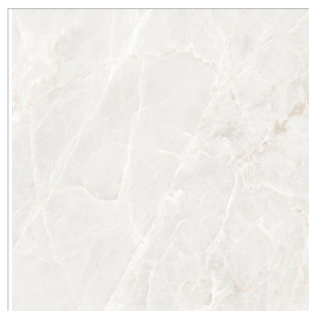

BRASILIA

RECTIFIED PORCELAIN 60x60cm (24"x24") | 60x120cm (24"x48")

Want to see the more? Visit www.saranatile.com

PACKAGING		**INFORMATION MAY CHANGE WITHOUT NOTICE**							
		BOX			PALLET			TECHNICAL	
SIZE	PIECES	SQ.FT	LBS	PIECES	BOXES	SQ.FT	PEI	MOHS	
60x60cm	4	15.5	70.4	120	30	465	4	-	
60x120cm	2	15.5	74.8	64	32	496	4	-	

BRASIL - WHITE60-P
White (60x60cm)
\$8.95/Sq.Ft **Polished**

BRASIL - WHITE60-M
White (60x60cm)
\$7.25/Sq.Ft **Matte**

BRASIL - WHIT120-P
White (60x120cm)
\$9.95/Sq.Ft **Polished**

BRASIL - WHIT120-M
White (60x120cm)
\$8.95/Sq.Ft **Matte**

NOTE: TILE SIZES ARE APPROXIMATE