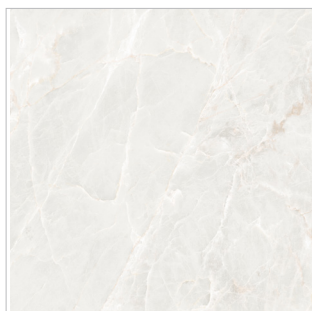

BRASILIA

RECTIFIED PORCELAIN 60x60cm (24"x24") | 60x120cm (24"x48")

Want to see the more? Visit www.saranatile.com

PACKAGING		**INFORMATION MAY CHANGE WITHOUT NOTICE**							
		BOX			PALLET			TECHNICAL	
SIZE	PIECES	SQ.FT	LBS	PIECES	BOXES	SQ.FT	PEI	MOHS	
60x60cm	4	15.5	70.4	120	30	465	4	-	
60x120cm	2	15.5	74.8	64	32	496	4	-	

BRASIL - WHITE60-P
White (60x60cm)
\$8.95/Sq.Ft **Polished**

BRASIL - WHITE60-M
White (60x60cm)
\$7.25/Sq.Ft **Matte**

BRASIL - WHIT120-P
White (60x120cm)
\$9.95/Sq.Ft **Polished**

BRASIL - WHIT120-M
White (60x120cm)
\$8.95/Sq.Ft **Matte**

NOTE: TILE SIZES ARE APPROXIMATE