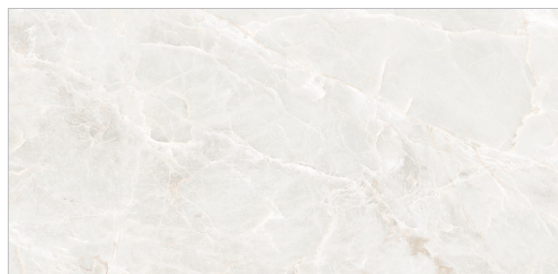

BRASILIA

RECTIFIED PORCELAIN 60x60cm (24"x24") | 60x120cm (24"x48")

Want to see the more? Visit www.saranatile.com

PACKAGING		**INFORMATION MAY CHANGE WITHOUT NOTICE**							
		BOX			PALLET			TECHNICAL	
SIZE	PIECES	SQ.FT	LBS	PIECES	BOXES	SQ.FT	PEI	MOHS	
60x60cm	4	15.5	70.4	120	30	465	4	-	
60x120cm	2	15.5	74.8	64	32	496	4	-	

BRASIL - WHITE60-P
White (60x60cm)
\$8.95/Sq.Ft **Polished**

BRASIL - WHITE60-M
White (60x60cm)
\$7.25/Sq.Ft **Matte**

BRASIL - WHIT120-P
White (60x120cm)
\$9.95/Sq.Ft **Polished**

BRASIL - WHIT120-M
White (60x120cm)
\$8.95/Sq.Ft **Matte**