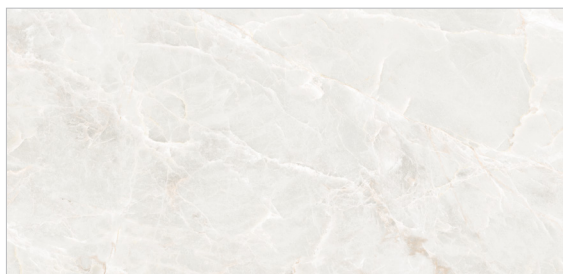

BRASILIA

RECTIFIED PORCELAIN 60x60cm (24"x24") | 60x120cm (24"x48")

Want to see the more? Visit www.saranatile.com

PACKAGING		**INFORMATION MAY CHANGE WITHOUT NOTICE**							
		BOX			PALLET			TECHNICAL	
SIZE	PIECES	SQ.FT	LBS	PIECES	BOXES	SQ.FT	PEI	MOHS	
60x60cm	4	15.5	70.4	120	30	465	4	-	
60x120cm	2	15.5	74.8	64	32	496	4	-	

BRASIL - WHITE60-P
White (60x60cm)
\$8.95/Sq.Ft **Polished**

BRASIL - WHITE60-M
White (60x60cm)
\$7.25/Sq.Ft **Matte**

BRASIL - WHIT120-P
White (60x120cm)
\$9.95/Sq.Ft **Polished**

BRASIL - WHIT120-M
White (60x120cm)
\$8.95/Sq.Ft **Matte**