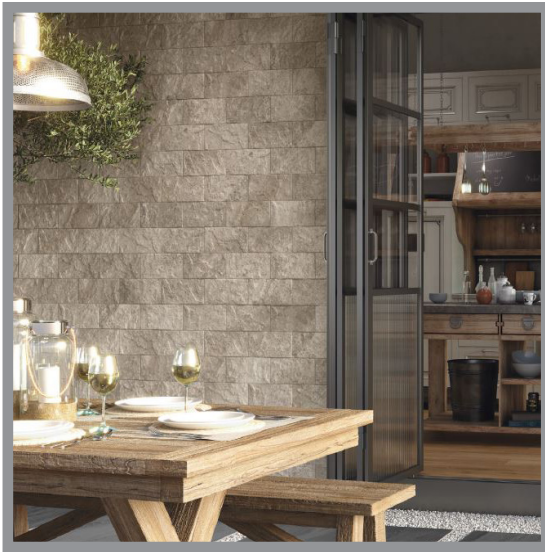

ORDESA

PORCELAIN | 12.5x25cm(4.9"x9.8")

Want to see the Ordesa Brochure? Visit www.saranatile.com

PACKAGING				**INFORMATION MAY CHANGE WITHOUT NOTICE**				
	BOX			PALLET			TECHNICAL	
SIZE	PIECES	SQ.FT	LBS	PIECES	BOXES	SQ.FT	PEI	MOHS
12.5x25cm	20	6.67	28.4	1280	64	426.8	-	-