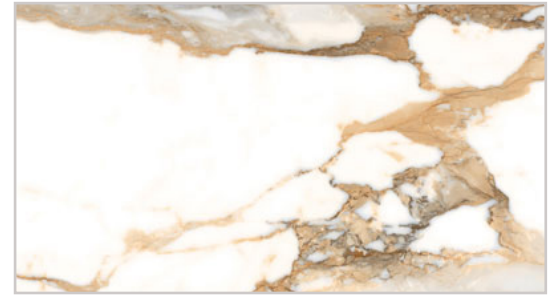

CRASH - BEIGE30
Beige (30x60cm) *POLISHED*
\$9.45/Sq.Ft

CRASH - BEIGE60
Beige (60x60cm) *POLISHED*
\$9.59/Sq.Ft

CRASH - BEIGE75
Beige (75x75cm) *POLISHED*
\$11.95/Sq.Ft

CRASH - BEIGE120
Beige (60x120cm) *POLISHED*
\$12.55/Sq.Ft