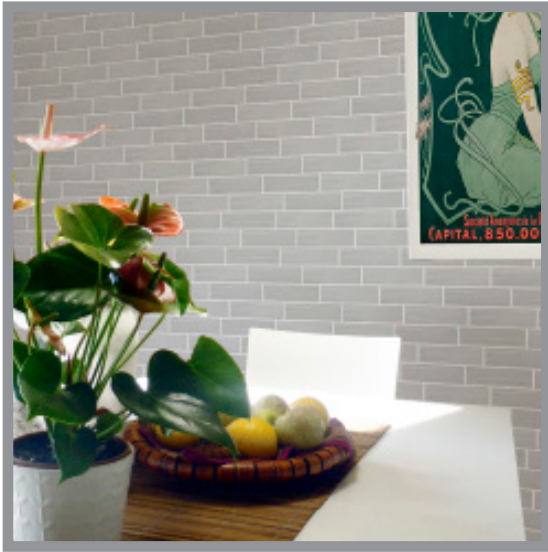

COLORS

PORCELAIN | 6x25cm (2.3"x 9.8")

Want to see the Colors Brochure? Visit www.saranatile.com

PACKAGING				**INFORMATION MAY CHANGE WITHOUT NOTICE**				
	BOX			PALLET			TECHNICAL	
SIZE	PIECES	SQ.FT	LBS	PIECES	BOXES	SQ.FT	PEI	MOHS
6x25cm	50	8.07	-	4200	84	677.88	-	-