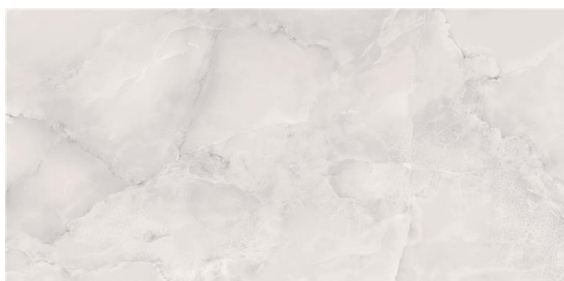

BIBURY - GREY120

Grey (60x120cm)
$8.95/Pc