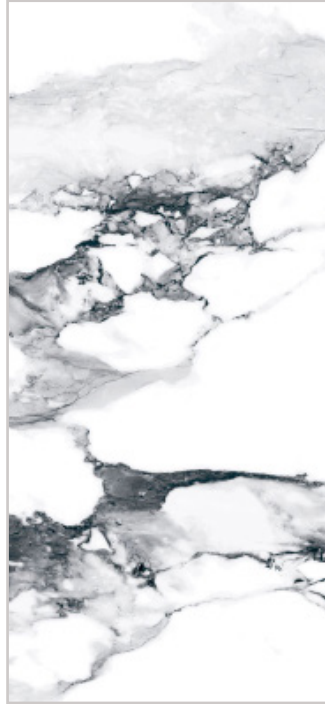

# GEO SLABS

RECTIFIED PORCELAIN | 120 x 280cm ( 47 1/8"x110.2")

CRASH - BEIGE280  
Beige (120x280cm) \*POLISHED\*  
\$21.95/Sq.Ft

CRASH - BEIGE280M  
Beige (120x280cm) \*MATTE\*  
\$18.95/Sq.Ft

CRASH - BLAN280  
Blanco (120x280cm) \*POLISHED\*  
\$21.95/Sq.Ft

CRASH - BLAN280M  
Blanco (120x280cm) \*MATTE\*  
\$18.95/Sq.Ft

AURORA - G280POL  
Gold (120x280cm) \*POLISHED\*  
\$21.95/Sq.Ft

AURORA - G280MAT  
Gold (120x280cm) \*MATTE\*  
\$18.95/Sq.Ft

SAHARA - NOIR280-P  
Noir (120x280cm) \*POLISHED\*  
\$21.95/Sq.Ft

SAHARA - NOIR280-M  
Noir (120x280cm) \*MATTE\*  
\$18.95/Sq.Ft

\*NOTE: TILE SIZES ARE APPROXIMATE\*