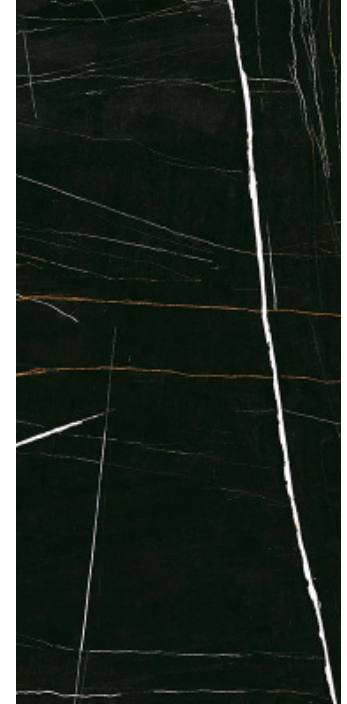

# GEO SLABS

RECTIFIED PORCELAIN | 120 x 280cm ( 47 1/8"x110.2")

CRASH - BEIGE280  
Beige (120x280cm) \*POLISHED\*  
\$21.95/Sq.Ft

CRASH - BEIGE280M  
Beige (120x280cm) \*MATTE\*  
\$18.95/Sq.Ft

CRASH - BLAN280  
Blanco (120x280cm) \*POLISHED\*  
\$21.95/Sq.Ft

CRASH - BLAN280M  
Blanco (120x280cm) \*MATTE\*  
\$18.95/Sq.Ft

AURORA - G280POL  
Gold (120x280cm) \*POLISHED\*  
\$21.95/Sq.Ft

AURORA - G280MAT  
Gold (120x280cm) \*MATTE\*  
\$18.95/Sq.Ft

SAHARA - NOIR280-P  
Noir (120x280cm) \*POLISHED\*  
\$21.95/Sq.Ft

SAHARA - NOIR280-M  
Noir (120x280cm) \*MATTE\*  
\$18.95/Sq.Ft

\*NOTE: TILE SIZES ARE APPROXIMATE\*