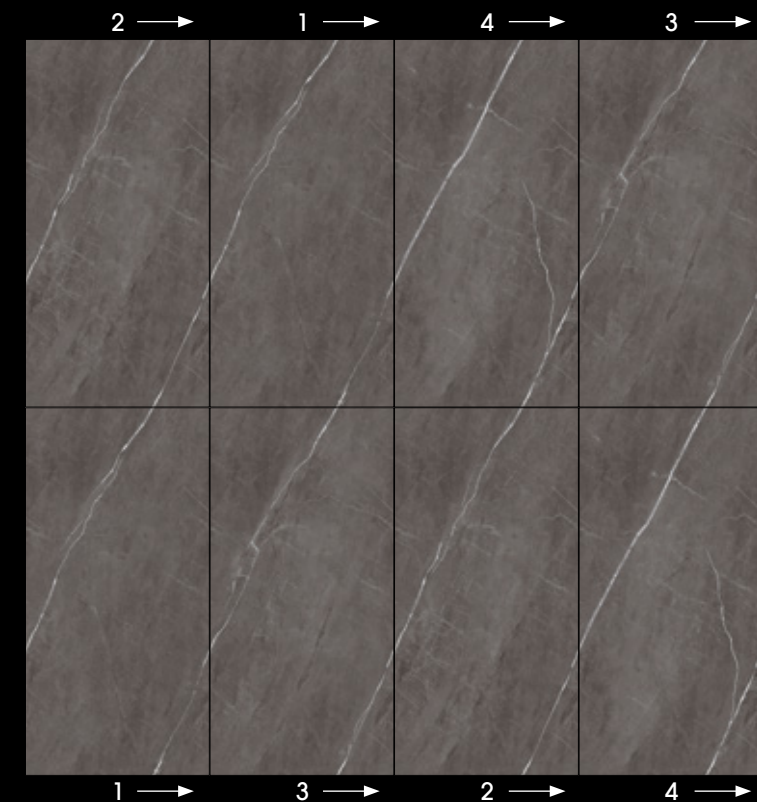

ENDMATCH COMPOSITION