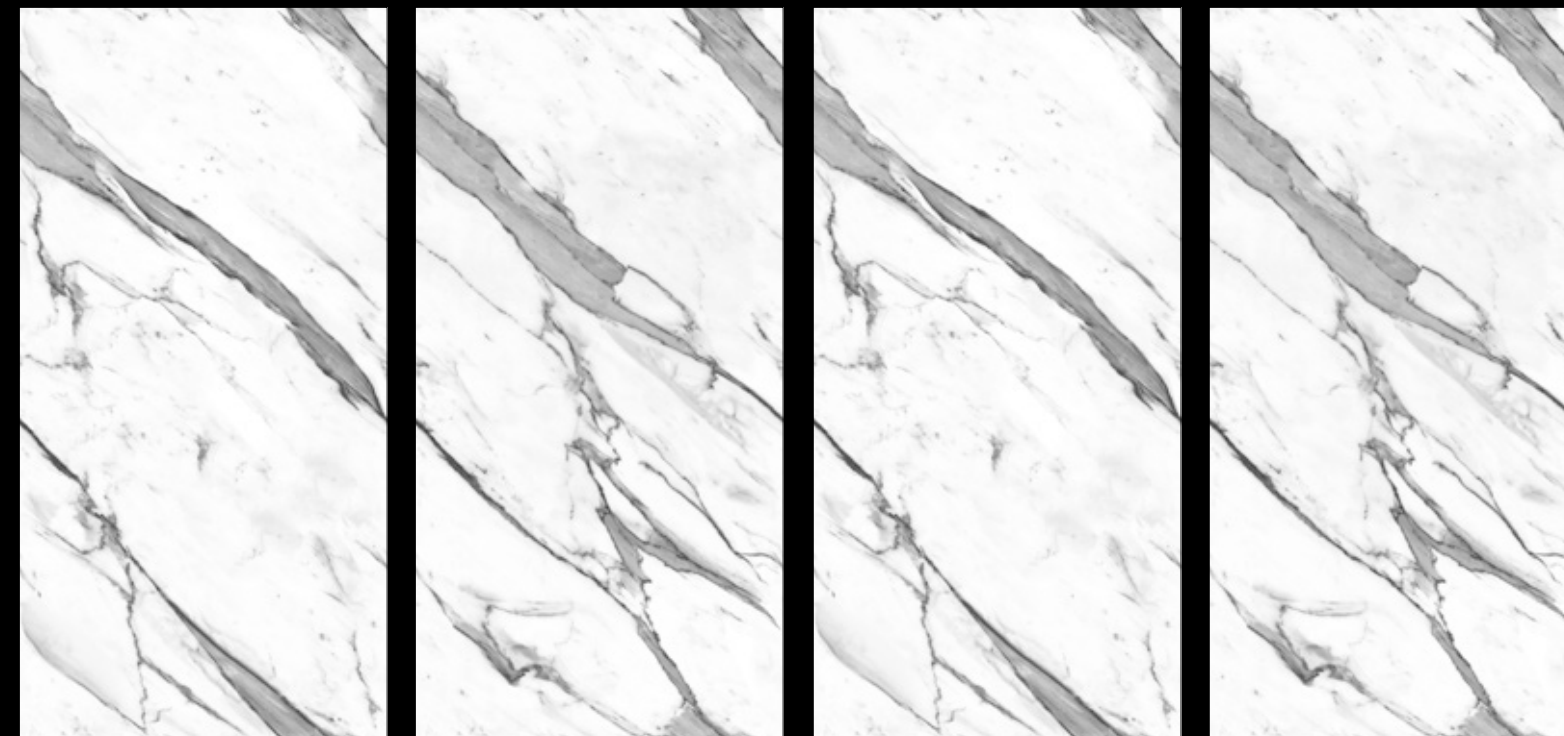

STATUARIO 60x120 M32

Vena Continua 60x120
Continuous veining 60x120

1 2 3 4