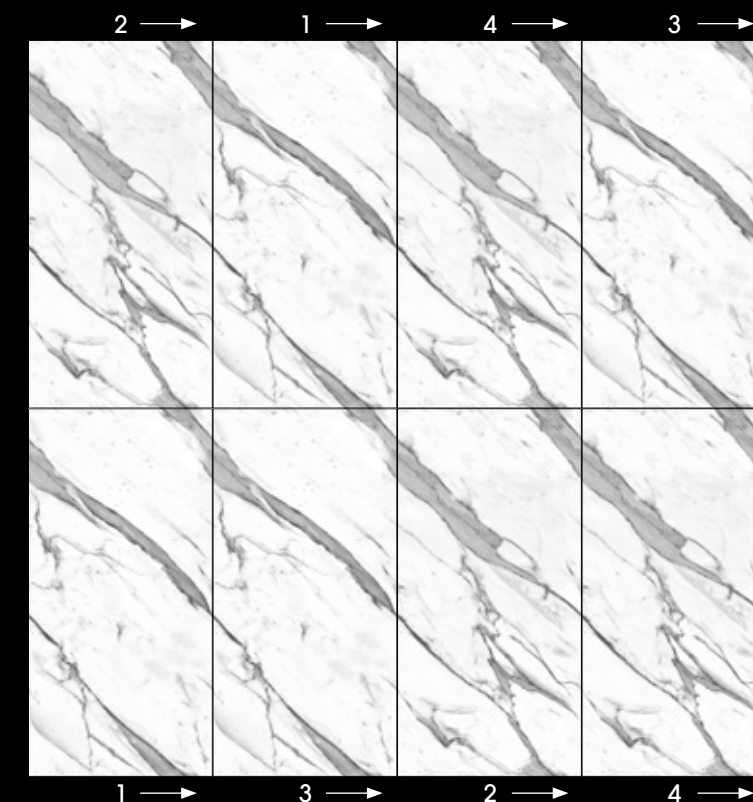

Vena Continua 60x120
Continuous veining 60x120

1 2 3 4

STATUARIO 60x120 M32

Vena Continua 60x120
Continuous veining 60x120

1 2 3 4

ENDMATCH COMPOSITION

Vuoi saperne di più? Guarda il video.

Would you like to know more? Watch the video.

ENDMATCH COMPOSITION

Vuoi saperne di più? Guarda il video.

Would you like to know more? Watch the video.

PRISMA STATUARIO 60x120 M32

Vena Continua 60x120
Continuous veining 60x120

1 2 3 4

PERLATO 60x120 M32