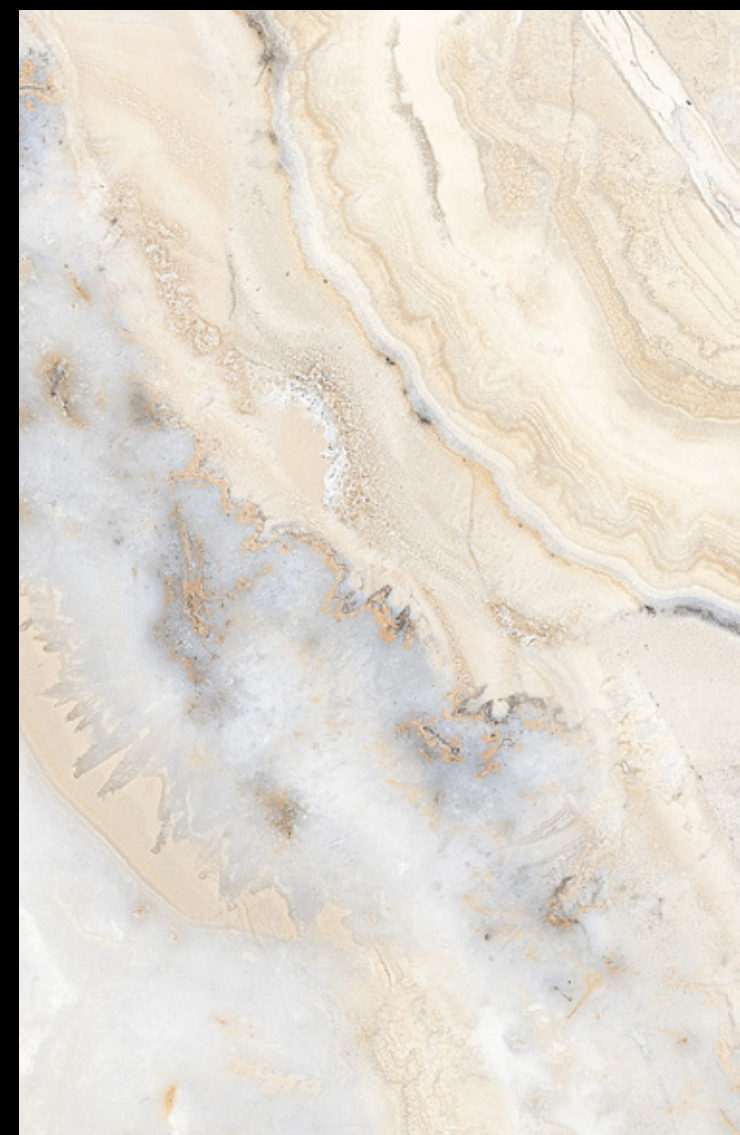

Would you like to know more? Watch the video.

SCAN ME

CORAL 60x120 M32

Vena Continua 60x120
Continuous veining 60x120

1

2

3

4

ENDMATCH COMPOSITION

Vuoi saperne di più? Guarda il video.

Would you like to know more? Watch the video.

SHINE 60x120 M32

Vena Continua 60x120 Continuous veining 60x120

1 2 3 4

EMPIRE 60x120 M32

Vena Continua 60x120 Continuous veining 60x120