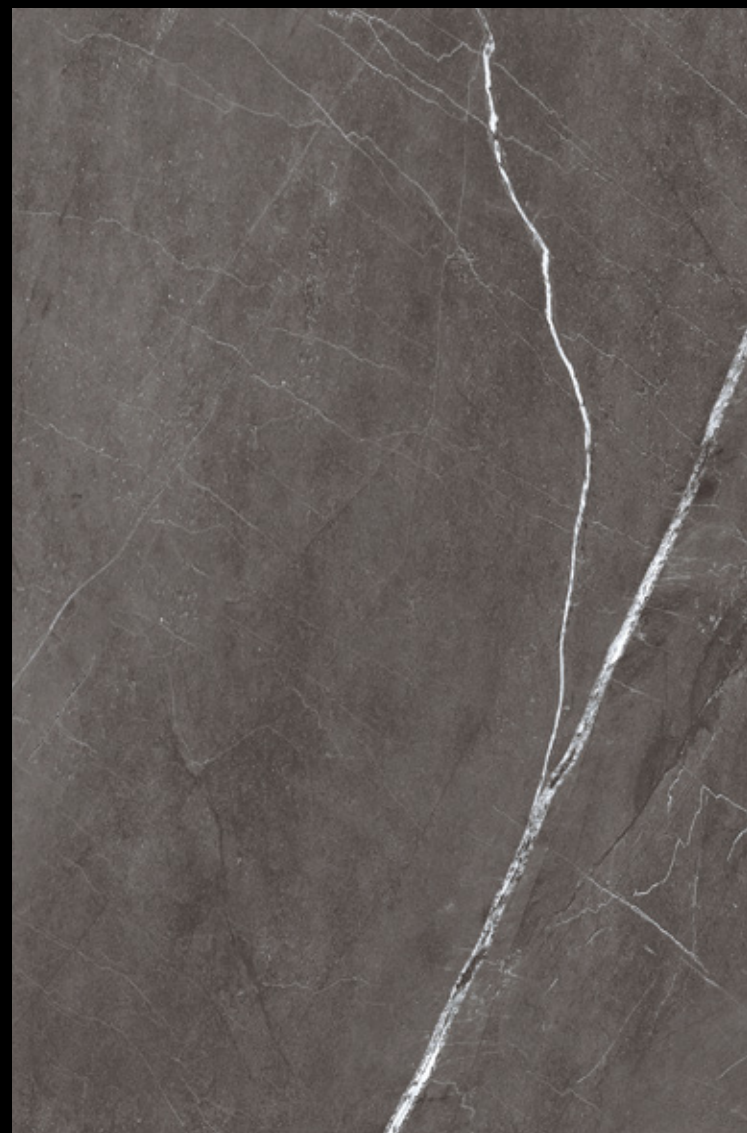

ENDMATCH COMPOSITION