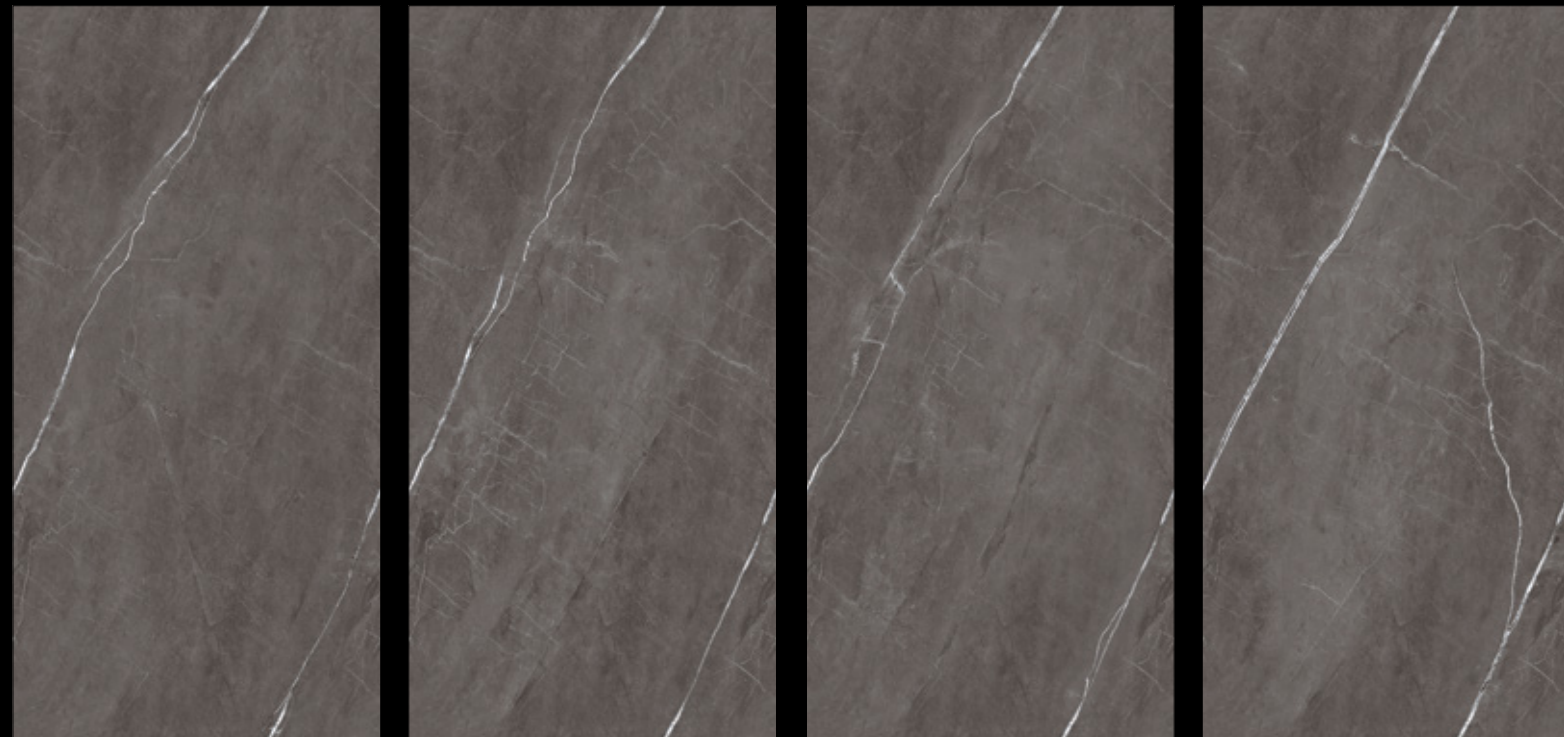

ENDMATCH COMPOSITION

Vuoi saperne di più? Guarda il video.

Would you like to know more? Watch the video.

SHINE 60x120 M32

Vena Continua 60x120 Continuous veining 60x120

1 2 3 4

EMPIRE 60x120 M32

Vena Continua 60x120 Continuous veining 60x120