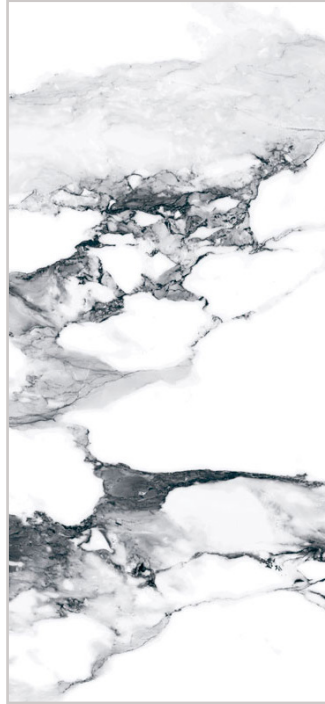

# GEO SLABS

RECTIFIED PORCELAIN | 120 x 280cm (47 1/8"x110.2")

CRASH - BEIGE280  
Beige (120x280cm) \*POLISHED\*  
\$21.95/Sq.Ft

CRASH - BEIGE280M  
Beige (120x280cm) \*MATTE\*  
\$18.95/Sq.Ft

CRASH - BLAN280  
Blanco (120x280cm) \*POLISHED\*  
\$21.95/Sq.Ft

CRASH - BLAN280M  
Blanco (120x280cm) \*MATTE\*  
\$18.95/Sq.Ft

AURORA - G280POL  
Gold (120x280cm) \*POLISHED\*  
\$21.95/Sq.Ft

AURORA - G280MAT  
Gold (120x280cm) \*MATTE\*  
\$18.95/Sq.Ft

SAHARA - NOIR280-P  
Noir (120x280cm) \*POLISHED\*  
\$21.95/Sq.Ft

SAHARA - NOIR280-M  
Noir (120x280cm) \*MATTE\*  
\$18.95/Sq.Ft

\*NOTE: TILE SIZES ARE APPROXIMATE\*