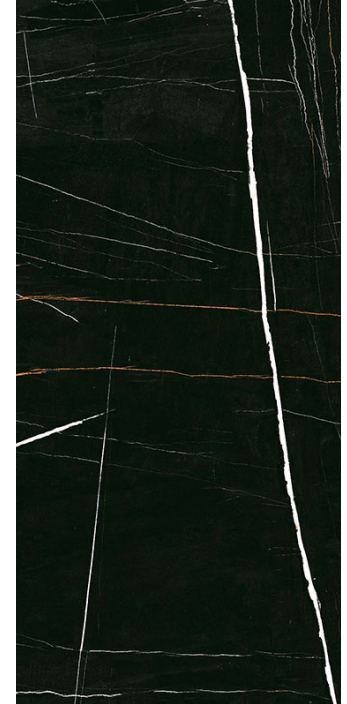

# GEO SLABS

RECTIFIED PORCELAIN | 120 x 280cm (47 1/8"x110.2")

CRASH - BEIGE280  
Beige (120x280cm) \*POLISHED\*  
\$21.95/Sq.Ft

CRASH - BEIGE280M  
Beige (120x280cm) \*MATTE\*  
\$18.95/Sq.Ft

CRASH - BLAN280  
Blanco (120x280cm) \*POLISHED\*  
\$21.95/Sq.Ft

CRASH - BLAN280M  
Blanco (120x280cm) \*MATTE\*  
\$18.95/Sq.Ft

AURORA - G280POL  
Gold (120x280cm) \*POLISHED\*  
\$21.95/Sq.Ft

AURORA - G280MAT  
Gold (120x280cm) \*MATTE\*  
\$18.95/Sq.Ft

SAHARA - NOIR280-P  
Noir (120x280cm) \*POLISHED\*  
\$21.95/Sq.Ft

SAHARA - NOIR280-M  
Noir (120x280cm) \*MATTE\*  
\$18.95/Sq.Ft

\*NOTE: TILE SIZES ARE APPROXIMATE\*