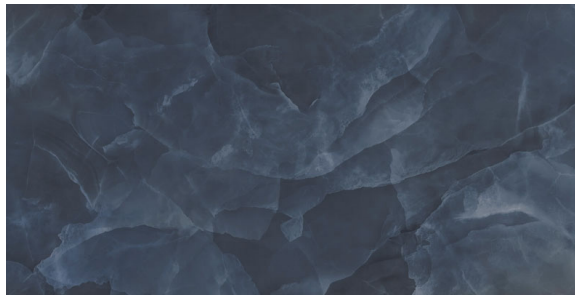

EK ONYX BLUE

POLISHED PORCELAIN | 60x60cm (24"x24") | 60x120cm (23.6"x47.2") | 120x280cm (47.2"x110.2")

Want to see the Onyx Blue Brochure? Visit www.saranatile.com

PACKAGING		**INFORMATION MAY CHANGE WITHOUT NOTICE**						
SIZE	BOX			PALLET			TECHNICAL	
	PIECES	SQ.FT	LBS	PIECES	BOXES	SQ.FT	PEI	MOHS
60x60cm (10 mm aprox)	4	15.5	68.2	180	30	465	-	-
60x120cm (10 mm aprox)	2	15.5	64.64	70	35	542.5	-	-

VARIEGATED SHADING

MADE IN ITALY

EKONYX - B6060POL
Blue (60x60cm) *POLISHED*
\$11.95/Sq.Ft

EKONYX - B60120POL
Blue (60x120cm) *POLISHED*
\$13.95/Sq.Ft

EKONYX - 930POL
Blue (9.9x30.2cm)
POLISHED
\$12.95/Sq.Ft