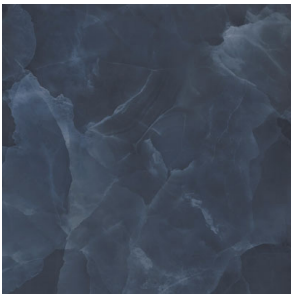

EK ONYX BLUE

POLISHED PORCELAIN | 60x60cm (24"x24") | 60x120cm (23.6"x47.2") | 120x280cm (47.2"x110.2")

Want to see the Onyx Blue Brochure? Visit www.saranatile.com

PACKAGING		**INFORMATION MAY CHANGE WITHOUT NOTICE**						
SIZE	BOX			PALLET			TECHNICAL	
	PIECES	SQ.FT	LBS	PIECES	BOXES	SQ.FT	PEI	MOHS
60x60cm (10 mm aprox)	4	15.5	68.2	180	30	465	-	-
60x120cm (10 mm aprox)	2	15.5	64.64	70	35	542.5	-	-

VARIEGATED SHADING

MADE IN ITALY

EKONYX - B6060POL
Blue (60x60cm) *POLISHED*
\$11.95/Sq.Ft

EKONYX - B60120POL
Blue (60x120cm) *POLISHED*
\$13.95/Sq.Ft

EKONYX - 930POL
Blue (9.9x30.2cm)
POLISHED
\$12.95/Sq.Ft

EKONYX - BL120280P
Blue (120x280cm) *POLISHED*
Inquire For Pricing *SPECIAL ORDER*

- Slabs have limited stock. • Subject to delivery charges. Please inquire for details. • All slabs are final sale.
- Ensure you have the proper equipment for accepting large slabs or material cannot be delivered.